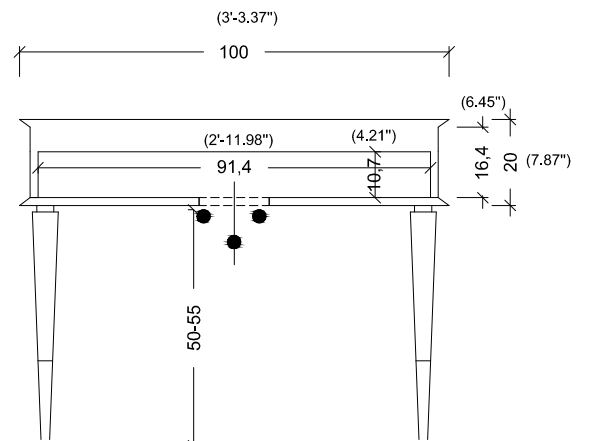

BRILLIANTE

A-22

CAPITONE 78

TOP VIEW DRAWER

CAPITONE 100

TOP VIEW DRAWER

CABINET BACKING

BACK VIEW DRAWER

CARMEN

A-28/29

CRISTALLO

A-30

DIAMOND

BACK VIEW

ELEGANTE

A-26

FIABA 2K

MIRROR LATH

BOTTOM LATH

TOP VIEW

BACK VIEW

FIABA 3K

MIRROR LATH

BOTTOM LATH

MIRROR LATH

ALT ÇITA

ÇEKMECE

TOP VIEW

RUBINA

A-33