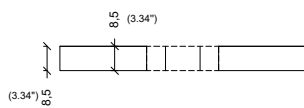

TOP VIEW DRAWER

BACK VIEW DRAWER