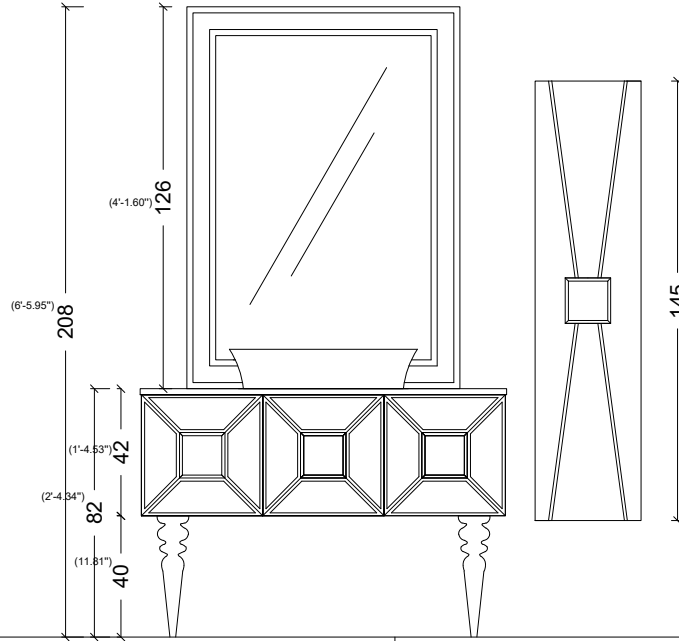

CABINET BACKING

BACK VIEW DRAWER

CAPITONE 128 CM

CARMEN

CARMEN

CRISTALLO

A-28/29

MIRROR LATH

BACK VIEW

TOP VIEW

BACK VIEW DRAWER

FIABA 3K

MIRROR LATH

FIABA 4K

BACK VIEW

BACK VIEW