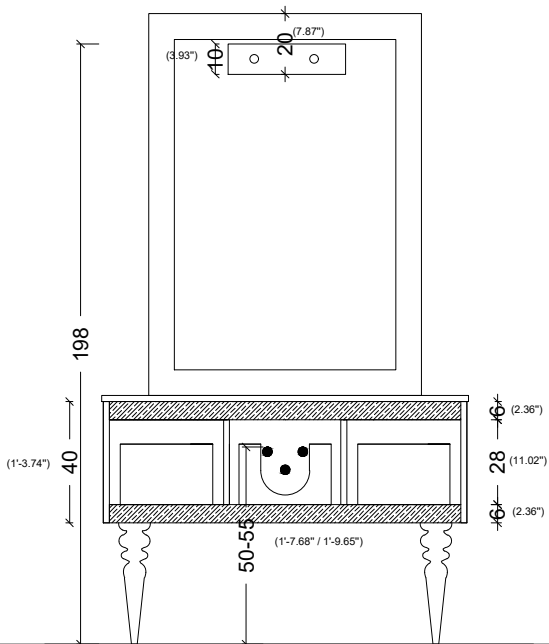

CABINET BACKING

BACK VIEW DRAWER

CAPITONE 128 CM

CARMEN

CARMEN

CRISTALLO

A-28/29

MIRROR LATH

BACK VIEW

TOP VIEW

BACK VIEW DRAWER

FIABA 3K

MIRROR LATH

FIABA 4K

BACK VIEW

BACK VIEW