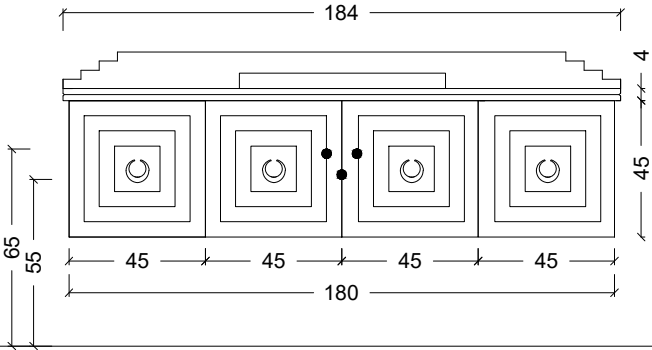

BACK VIEW

TOP VIEW

BACK VIEW DRAWER

FIABA 3K

MIRROR LATH

FIABA 4K

BACK VIEW

BACK VIEW

TOP VIEW

FIABA VESSEL SINK

FIABA INTEGRATED SINK

NERO 2K-3K

NERO 4K-5K

NOTTE

Notte - G6vde - 118,6

Notte - G6vde - 157,9