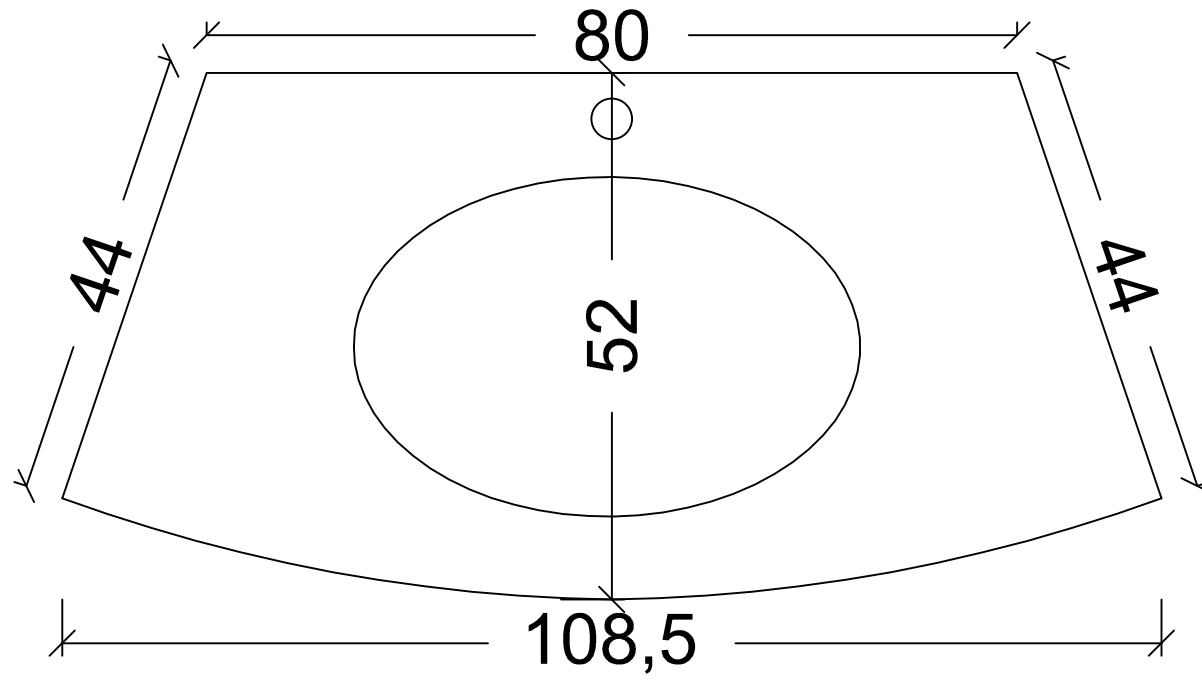

BRILLIANTE

A-22

CAPITONE 78

TOP VIEW DRAWER

CAPITONE 100

TOP VIEW DRAWER

CABINET BACKING

BACK VIEW DRAWER

CARMEN

A-28/29

CRISTALLO

A-30

DIAMOND

BACK VIEW

ELEGANTE

A-26

FIABA 2K

MIRROR LATH

BOTTOM LATH

TOP VIEW

BACK VIEW

FIABA 3K

MIRROR LATH

BOTTOM LATH

MIRROR LATH

ALT ÇITA

ÇEKMECE

TOP VIEW

RUBINA

A-33