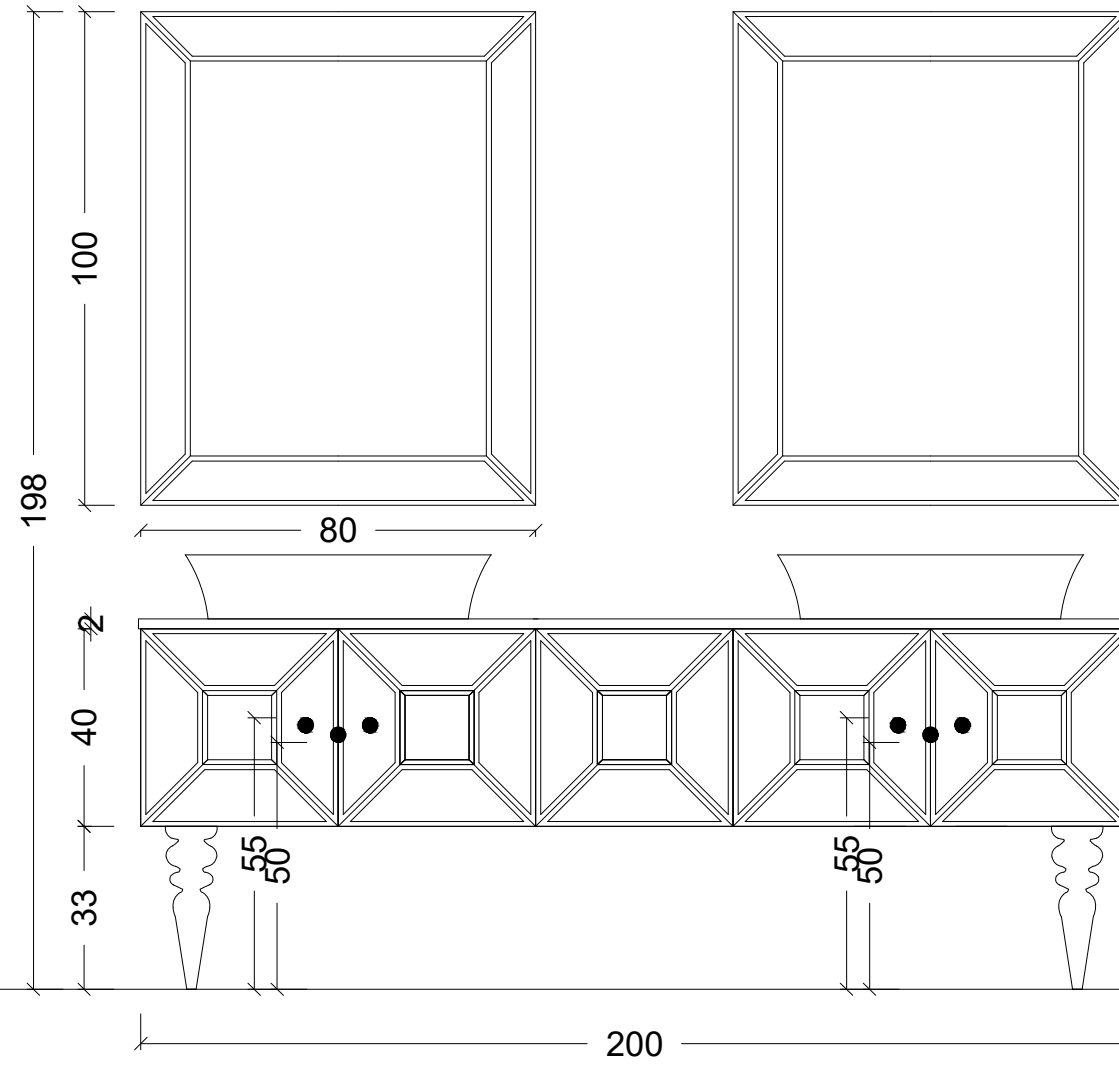

FIABA 2K

MIRROR LATH

BOTTOM LATH

TOP VIEW

BACK VIEW

FIABA 3K

MIRROR LATH

BOTTOM LATH

BACK VIEW

TOP VIEW

BACK VIEW DRAWER

FIABA 4K

BACK VIEW

BACK VIEW

TOP VIEW

FIABA 5K

MIRROR LATH

ALT ÇITA

ÇEKMECE

TOP VIEW

RUBINA

A-33