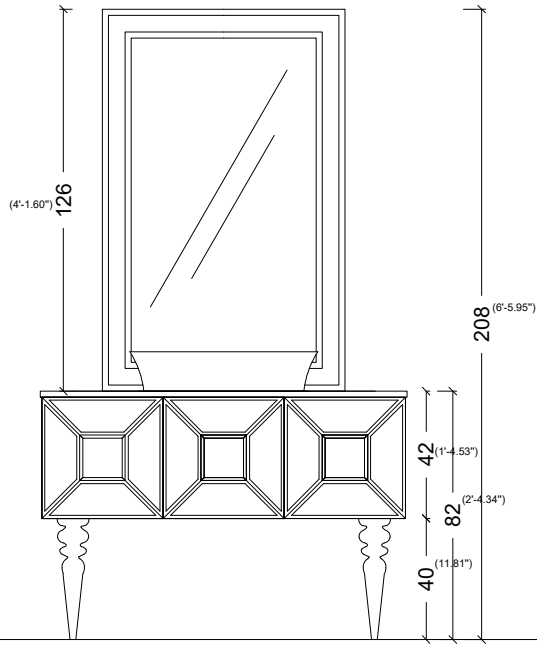

CABINET BACKING

BACK VIEW DRAWER

CAPITONE 128 CM

CARMEN

CARMEN

CRISTALLO

A-28/29

MIRROR LATH

BACK VIEW

TOP VIEW

BACK VIEW DRAWER

FIABA 3K

MIRROR LATH

FIABA 4K

BACK VIEW

BACK VIEW