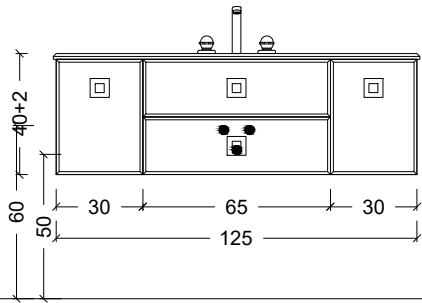

DOLCE VITA

Dolce Vita - Gövde - 125