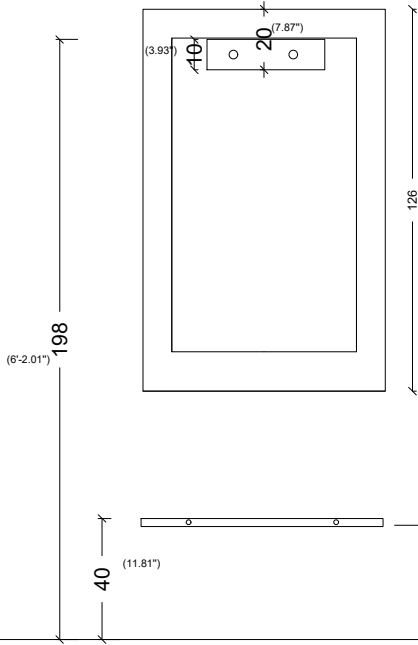

FIABA 3K

MIRROR LATH

BOTTOM LATH