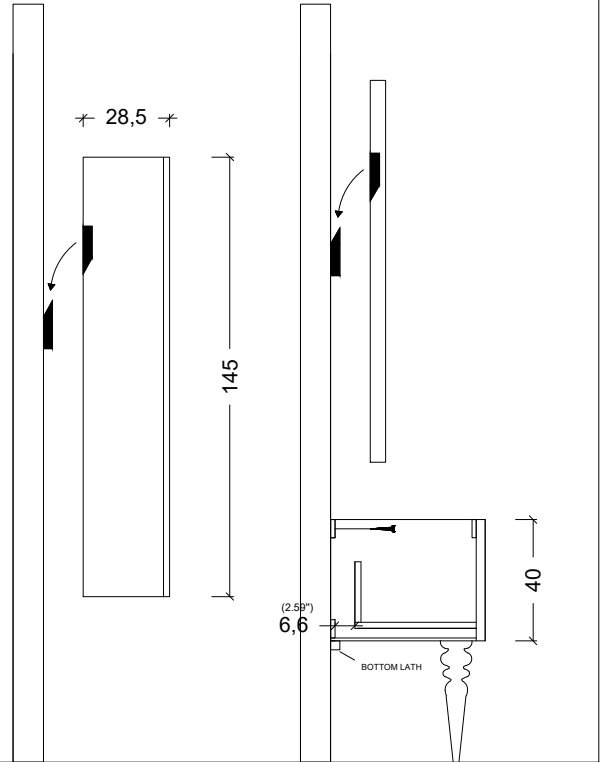

ARGENTO

ARGENTO

BRILLANTE

A-22

125-120-115
(4'-1.21"/3'-11.24"/3'-9.27")

CAPITONE 78 CM

CAPITONE 100 CM

TOP VIEW DRAWER

BACK VIEW

TOP VIEW

BACK VIEW DRAWER

FIABA 3K

MIRROR LATH

FIABA 4K

BACK VIEW

BACK VIEW