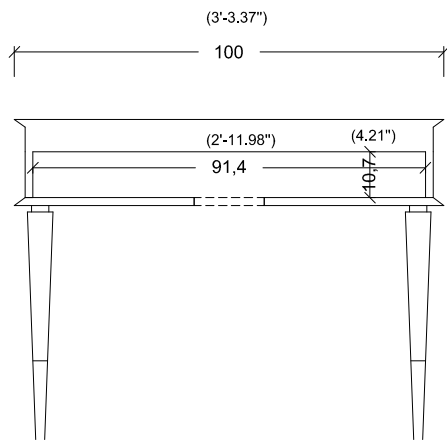

BRILLIANTE

A-22

CAPITONE 78

TOP VIEW DRAWER

CAPITONE 100

TOP VIEW DRAWER

CABINET BACKING

BACK VIEW DRAWER

FIABA 2K

MIRROR LATH

BOTTOM LATH

TOP VIEW

BACK VIEW

FIABA 3K

MIRROR LATH

BOTTOM LATH

MIRROR LATH

ALT ÇITA

ÇEKMECE

TOP VIEW

RUBINA

A-33