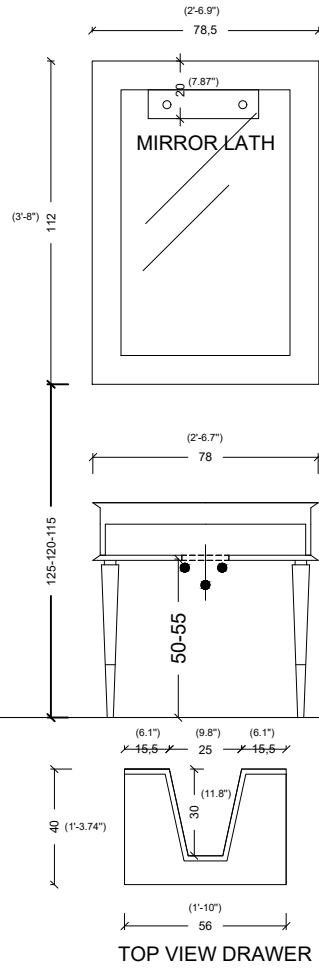

ARGENTO

ARGENTO

BRILLANTE

A-22

125-120-115
(4'-1.21"/3'-11.24"/3'-9.27")

CAPITONE 78 CM

CAPITONE 100 CM

TOP VIEW DRAWER

CABINET BACKING

BACK VIEW DRAWER

CAPITONE 128 CM

CARMEN

CARMEN

CRISTALLO

A-28/29

MIRROR LATH

BACK VIEW

TOP VIEW

BACK VIEW DRAWER

FIABA 3K

MIRROR LATH

FIABA 4K

BACK VIEW

BACK VIEW