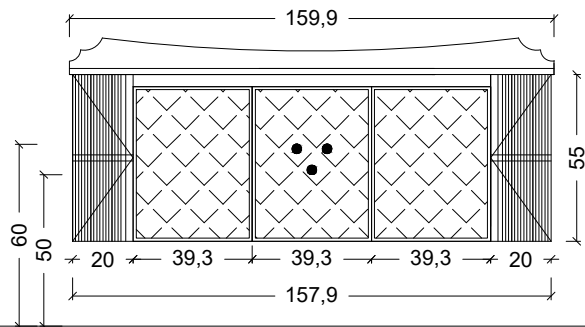

BACK VIEW

TOP VIEW

BACK VIEW DRAWER

FIABA 3K

MIRROR LATH

FIABA 4K

BACK VIEW

BACK VIEW

TOP VIEW

FIABA VESSEL SINK

FIABA INTEGRATED SINK

NERO 2K-3K

NERO 4K-5K

NOTTE

Notte - G6vde - 118,6

Notte - G6vde - 157,9