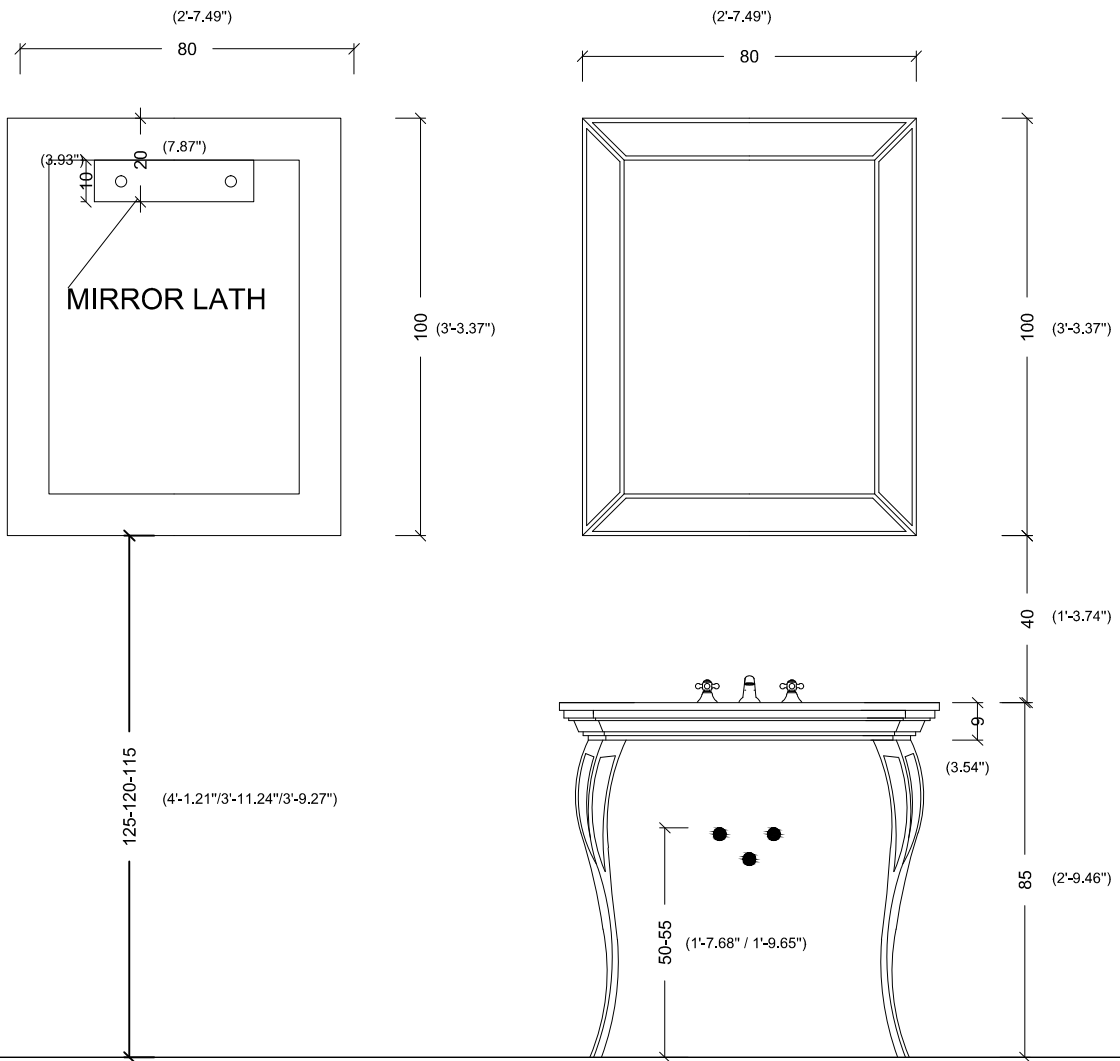

CARMEN

A-28/29

CRISTALLO

A-30

DIAMOND

BACK VIEW

ELEGANTE

A-26

FIABA 2K

MIRROR LATH

BOTTOM LATH

TOP VIEW

BACK VIEW

FIABA 3K

MIRROR LATH

BOTTOM LATH

BACK VIEW

TOP VIEW

BACK VIEW DRAWER

FIABA 4K

BACK VIEW

BACK VIEW

TOP VIEW

FIABA 5K

MIRROR LATH

ALT ÇITA

ÇEKMECE

TOP VIEW

RUBINA

A-33