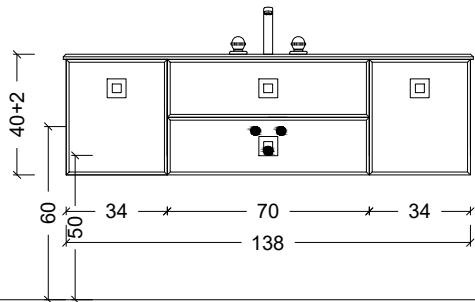

Dolce Vita - Gövde - 138