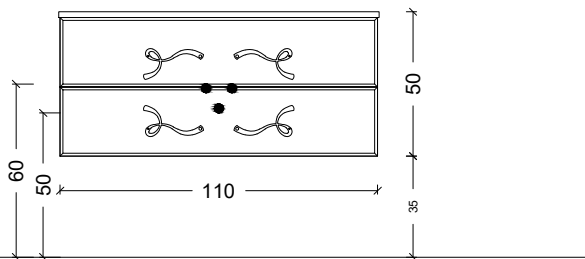

Crystal - Gvde / 110