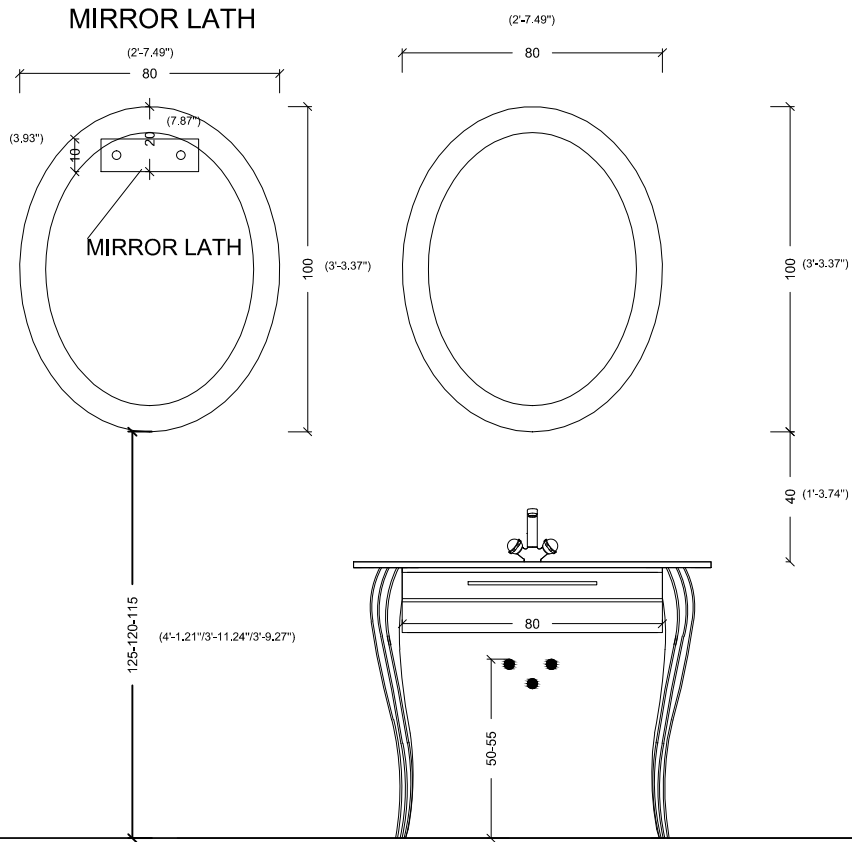

A-28/29

CRISTALLO