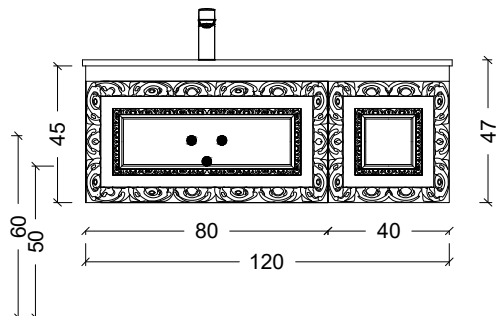

PITTURA

Pittura - G6vde - 120