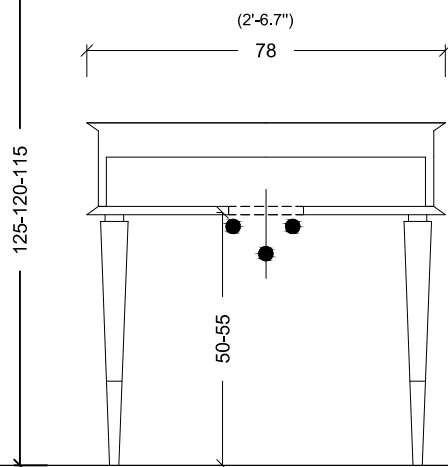

BRILLIANTE

A-22

CAPITONE 78

TOP VIEW DRAWER

CAPITONE 100

TOP VIEW DRAWER

CABINET BACKING

BACK VIEW DRAWER

CARMEN

A-28/29

CRISTALLO

A-30

DIAMOND

BACK VIEW

ELEGANTE

A-26

FIABA 2K

MIRROR LATH

BOTTOM LATH

TOP VIEW

BACK VIEW

FIABA 3K

MIRROR LATH

BOTTOM LATH

MIRROR LATH

ALT ÇITA

ÇEKMECE

TOP VIEW

RUBINA

A-33