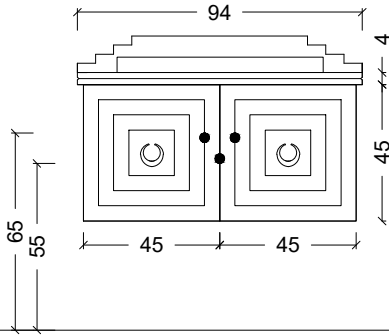

BACK VIEW

TOP VIEW

BACK VIEW DRAWER

FIABA 3K

MIRROR LATH

FIABA 4K

BACK VIEW

BACK VIEW

TOP VIEW

FIABA VESSEL SINK

FIABA INTEGRATED SINK

NERO 2K-3K

NERO 4K-5K

NOTTE

Notte - G6vde - 118,6

Notte - G6vde - 157,9