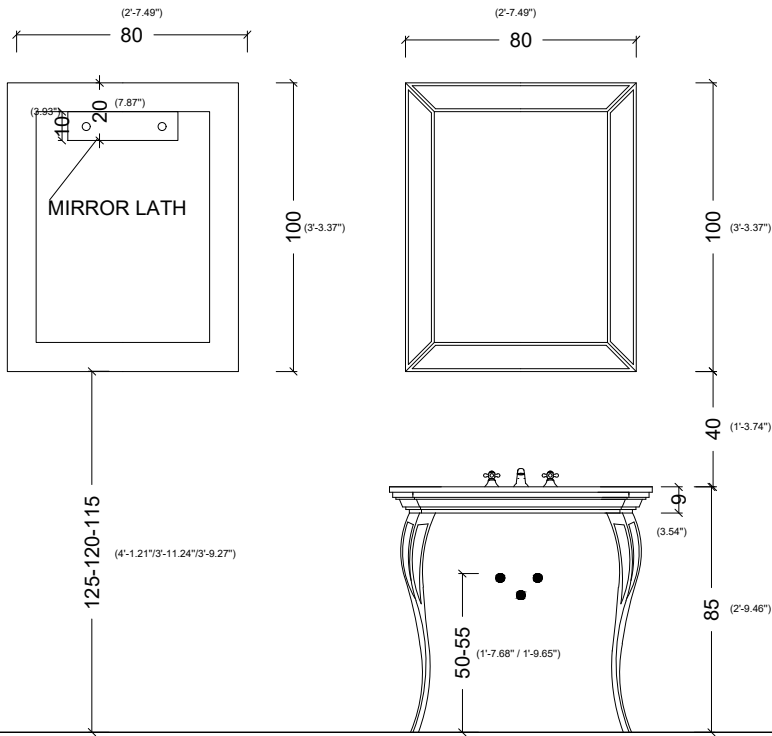

ELEGANTE

A-26