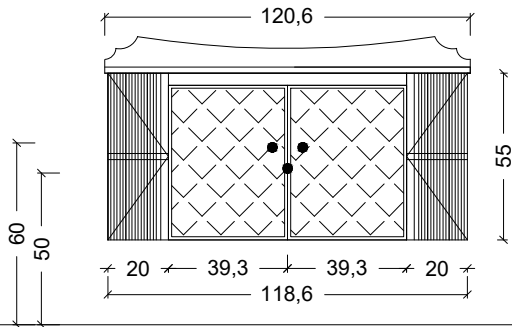

BACK VIEW

TOP VIEW

BACK VIEW DRAWER

FIABA 3K

MIRROR LATH

FIABA 4K

BACK VIEW

BACK VIEW

TOP VIEW

FIABA VESSEL SINK

FIABA INTEGRATED SINK

NERO 2K-3K

NERO 4K-5K

NOTTE

Notte - G6vde - 118,6

Notte - G6vde - 157,9