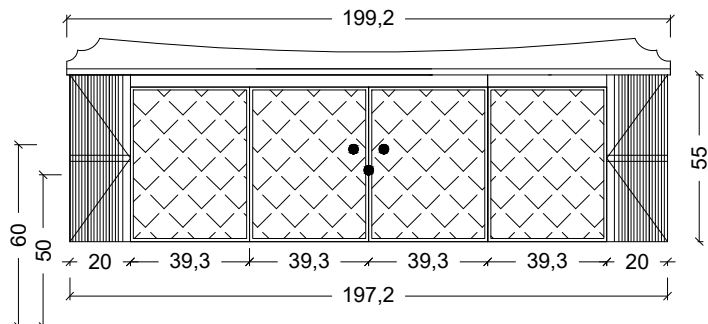

Notte - G6vde - 197,2