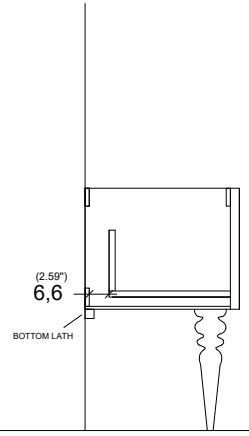

ARGENTO

ARGENTO

BRILLANTE

A-22

125-120-115
(4'-1.21"/3'-11.24"/3'-9.27")

CAPITONE 78 CM

CAPITONE 100 CM

TOP VIEW DRAWER

CABINET BACKING

BACK VIEW DRAWER

CAPITONE 128 CM

CARMEN

CARMEN

CRISTALLO

A-28/29

MIRROR LATH

BACK VIEW

TOP VIEW

BACK VIEW DRAWER

FIABA 3K

MIRROR LATH

FIABA 4K

BACK VIEW

BACK VIEW