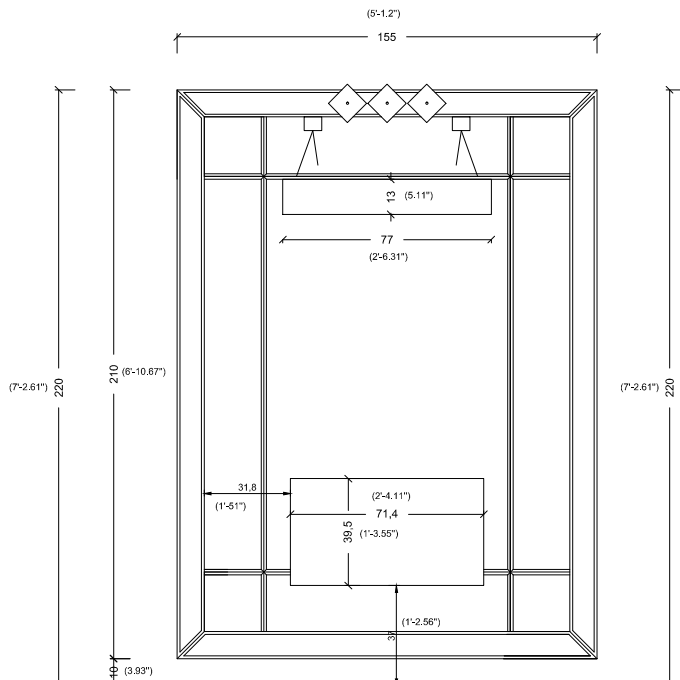

BRILLIANTE

A-22

CAPITONE 78

TOP VIEW DRAWER

CAPITONE 100

TOP VIEW DRAWER

CABINET BACKING

BACK VIEW DRAWER

CARMEN

A-28/29

CRISTALLO

A-30

DIAMOND

BACK VIEW

ELEGANTE

A-26

FIABA 2K

MIRROR LATH

BOTTOM LATH

TOP VIEW

BACK VIEW

FIABA 3K

MIRROR LATH

BOTTOM LATH

MIRROR LATH

ALT ÇITA

ÇEKMECE

TOP VIEW

RUBINA

A-33