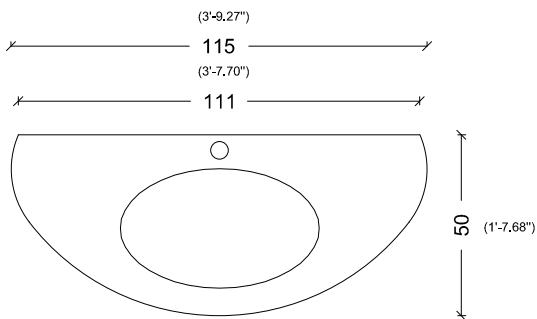

115

115

BACK
VIEW

(4'-3")

122

(3'-9.90")

116,6

(3'-1.40")

95

(3'-1.40")

53,5
30

60
(1'-11.62")

122

(4'-3")

CASTELLO

BACK VIEW

CLASSICO

100
(3'-3.37")

COUNTERTOP TOP VIEW

CUORE DORO

BACK VIEW

SIDE VIEW

DEA

BACK VIEW

SIDE VIEW

FIORE

BACK VIEW

SIDE VIEW

GLORIA

85
(2'-9.46")

50-55
(1'-7.68" / 1'-9.65")

GOLDEN PALACE