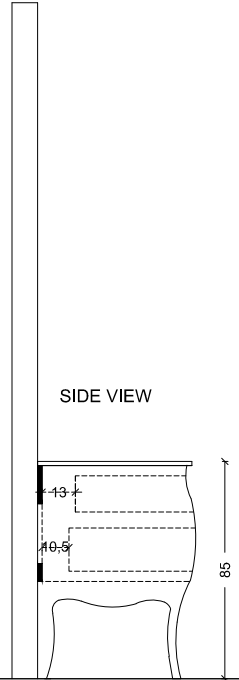

115

115

BACK
VIEW

(4'-3")

122

(3'-9.90")

116,6

(3'-1.40")

95

(3'-1.40")

53,5
30

60
(1'-11.62")

122

(4'-3")

CASTELLO

BACK VIEW

CLASSICO

100
(3'-3.37")

COUNTERTOP TOP VIEW

CUORE DORO

BACK VIEW

SIDE VIEW

DEA

BACK VIEW

SIDE VIEW

FIORE

BACK VIEW

SIDE VIEW

GLORIA

85
(2'-9.46")

50-55
(1'-7.68" / 1'-9.65")

GOLDEN PALACE