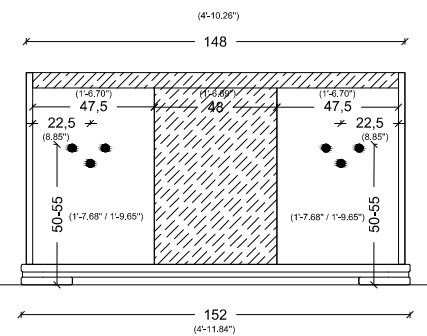

95

(3'-1.40")

53,5
30

60
(1'-11.62")

122

(4'-3")

CASTELLO

BACK VIEW

SIDE VIEW

FIORE

BACK VIEW

SIDE VIEW

GLORIA

85
(2'-9.46")

50-55
(1'-7.68" / 1'-9.65")

GOLDEN PALACE

GOLDEN PALACE

BACK VIEW

FRONT VIEW DRAWER

TOP VIEW DRAWER

IMPERIO NUOVO

IMPERIO

MADRAPERLA

MARKIZ