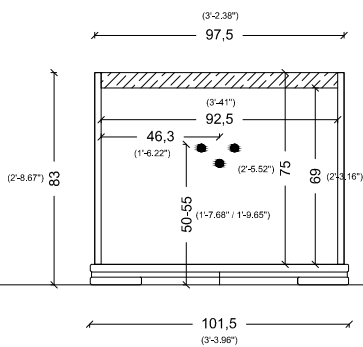

95

(3'-1.40")

53,5
30

60
(1'-11.62")

122

(4'-3")

CASTELLO

BACK VIEW

SIDE VIEW

FIORE

BACK VIEW

SIDE VIEW

GLORIA

85
(2'-9.46")

50-55
(1'-7.68" / 1'-9.65")

GOLDEN PALACE

GOLDEN PALACE

BACK VIEW

FRONT VIEW DRAWER

TOP VIEW DRAWER

IMPERIO NUOVO

IMPERIO

MADRAPERLA

MARKIZ