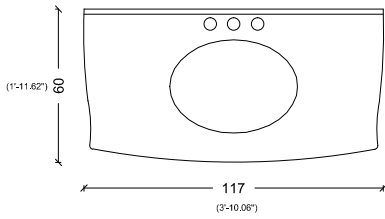

95

(3'-1.40")

53,5
30

60
(1'-11.62")

122

(4'-3")

CASTELLO

BACK VIEW

CLASSICO

100
(3'-3.37")

COUNTERTOP TOP VIEW

CUORE DORO

BACK VIEW

SIDE VIEW

DEA

BACK VIEW

SIDE VIEW

FIORE

BACK VIEW

SIDE VIEW

GLORIA

85
(2'-9.46")

50-55
(1'-7.68" / 1'-9.65")

GOLDEN PALACE