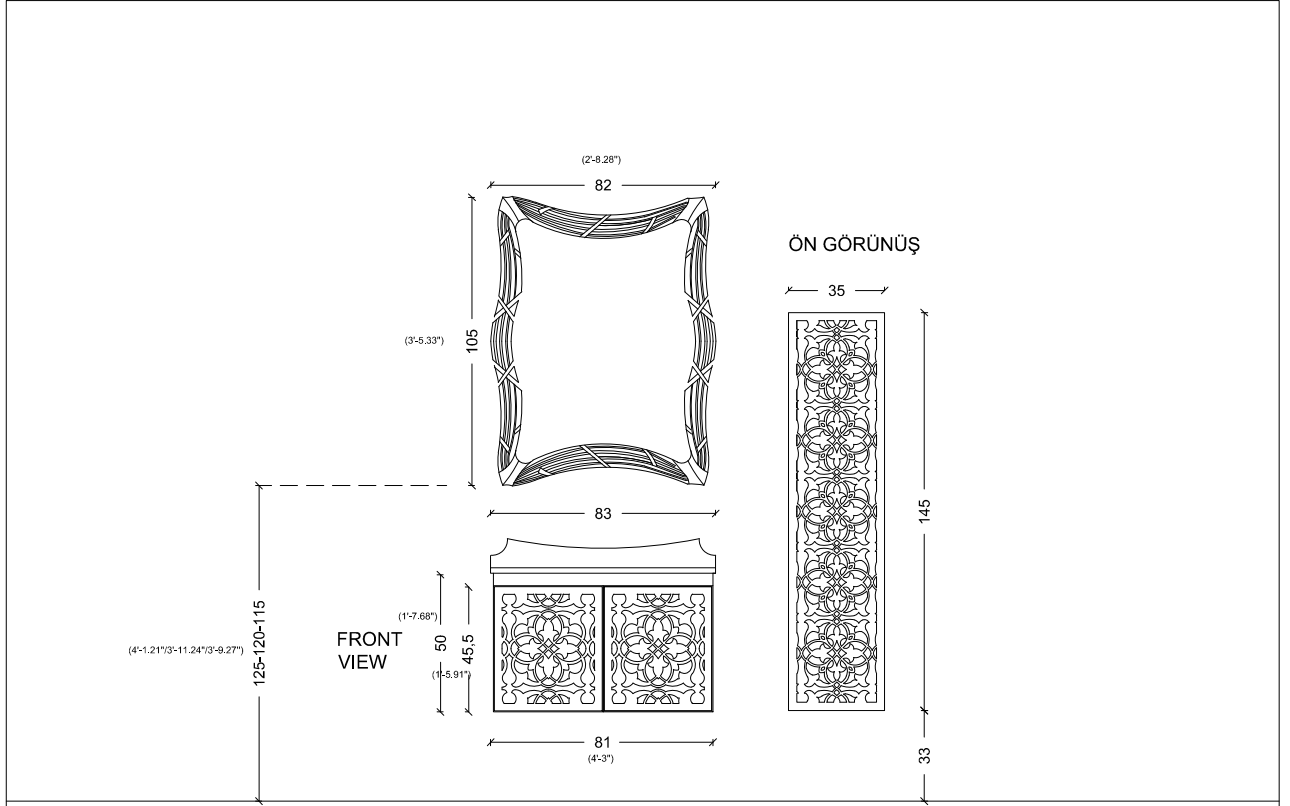

ANATOLIA 2K