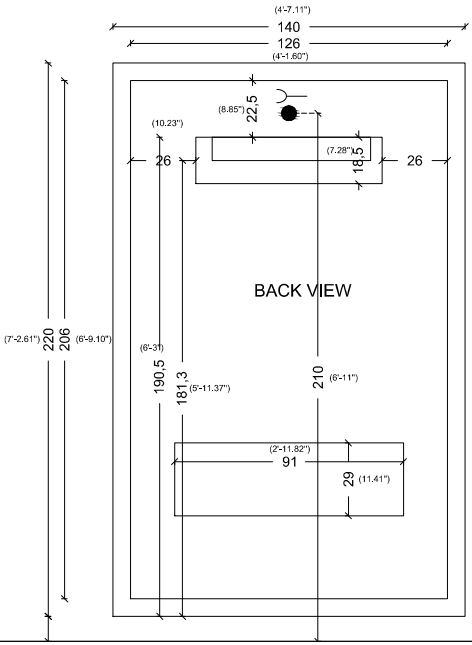

95

(3'-1.40")

53,5
30

60
(1'-11.62")

122

(4'-3")

CASTELLO

BACK VIEW

CLASSICO

100
(3'-3.37")

COUNTERTOP TOP VIEW

CUORE DORO

BACK VIEW

SIDE VIEW

DEA

BACK VIEW

SIDE VIEW

FIORE

BACK VIEW

SIDE VIEW

GLORIA

85
(2'-9.46")

50-55
(1'-7.68" / 1'-9.65")

GOLDEN PALACE

GOLDEN PALACE

BACK VIEW

FRONT VIEW DRAWER

TOP VIEW DRAWER

IMPERIO NUOVO

IMPERIO

MADRAPERLA

MARKIZ