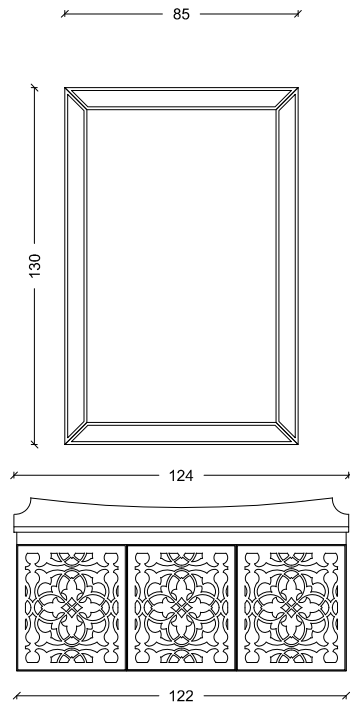

ANATOLIA 3K