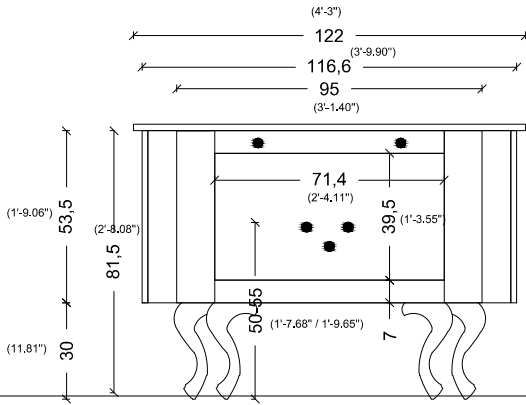

115

115

BACK
VIEW

(4'-3")

122

(3'-9.90")

116,6

(3'-1.40")

95

(3'-1.40")

53,5
30

60
(1'-11.62")

122

(4'-3")

CASTELLO

BACK VIEW

CLASSICO

100
(3'-3.37")

COUNTERTOP TOP VIEW

CUORE DORO

BACK VIEW

SIDE VIEW

DEA

BACK VIEW

SIDE VIEW

FIORE

BACK VIEW

SIDE VIEW

GLORIA

85
(2'-9.46")

50-55
(1'-7.68" / 1'-9.65")

GOLDEN PALACE