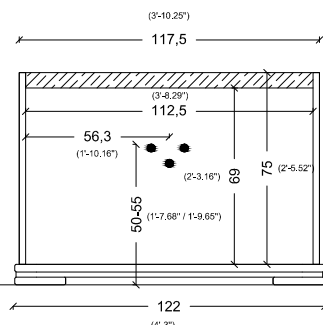

95

(3'-1.40")

53,5
30

60
(1'-11.62")

122

(4'-3")

CASTELLO

BACK VIEW

SIDE VIEW

FIORE

BACK VIEW

SIDE VIEW

GLORIA

85
(2'-9.46")

50-55
(1'-7.68" / 1'-9.65")

GOLDEN PALACE

GOLDEN PALACE

BACK VIEW

FRONT VIEW DRAWER

TOP VIEW DRAWER

IMPERIO NUOVO

IMPERIO

MADRAPERLA

MARKIZ