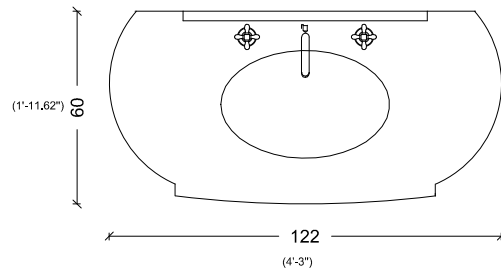

115

115

BACK
VIEW

(4'-3")

122

(3'-9.90")

116,6

(3'-1.40")

95

(3'-1.40")

53,5
30

60
(1'-11.62")

122

(4'-3")

CASTELLO

BACK VIEW

CLASSICO

100
(3'-3.37")

COUNTERTOP TOP VIEW

CUORE DORO

BACK VIEW

SIDE VIEW

DEA

BACK VIEW

SIDE VIEW

FIORE

BACK VIEW

SIDE VIEW

GLORIA

85
(2'-9.46")

50-55
(1'-7.68" / 1'-9.65")

GOLDEN PALACE