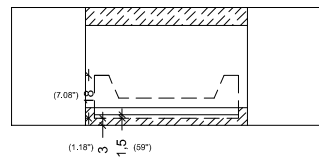

GOLDEN PALACE

GOLDEN PALACE

FRONT VIEW DRAWER

TOP VIEW DRAWER