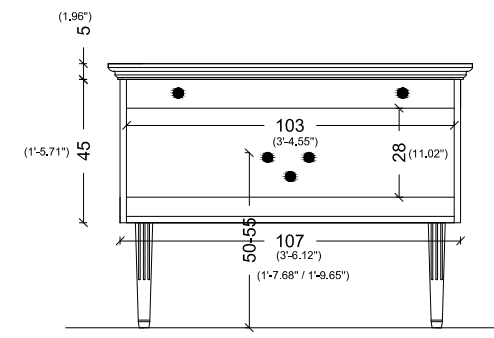

SIDE VIEW

FIORE

BACK VIEW

SIDE VIEW

GLORIA

85
(2'-9.46")

50-55
(1'-7.68" / 1'-9.65")

GOLDEN PALACE