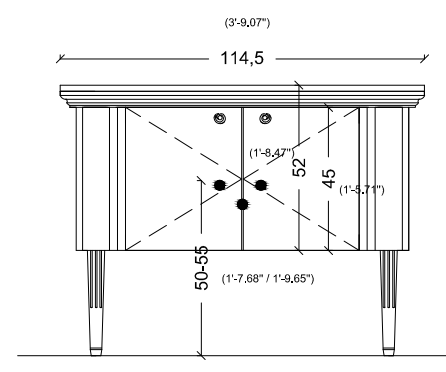

95

(3'-1.40")

53,5
30

60
(1'-11.62")

122

(4'-3")

CASTELLO

BACK VIEW

CLASSICO

100
(3'-3.37")

COUNTERTOP TOP VIEW

CUORE DORO

BACK VIEW

SIDE VIEW

DEA

BACK VIEW

SIDE VIEW

FIORE

BACK VIEW

SIDE VIEW

GLORIA

85
(2'-9.46")

50-55
(1'-7.68" / 1'-9.65")

GOLDEN PALACE