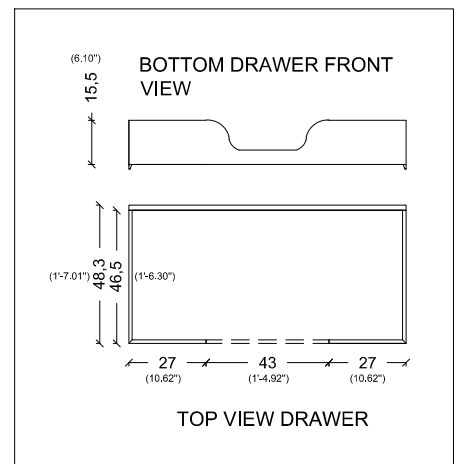

95

(3'-1.40")

53,5
30

60
(1'-11.62")

122

(4'-3")

CASTELLO

BACK VIEW

CLASSICO

100
(3'-3.37")

COUNTERTOP TOP VIEW

CUORE DORO

BACK VIEW

SIDE VIEW

DEA

BACK VIEW

SIDE VIEW

FIORE

BACK VIEW

SIDE VIEW

GLORIA

85
(2'-9.46")

50-55
(1'-7.68" / 1'-9.65")

GOLDEN PALACE