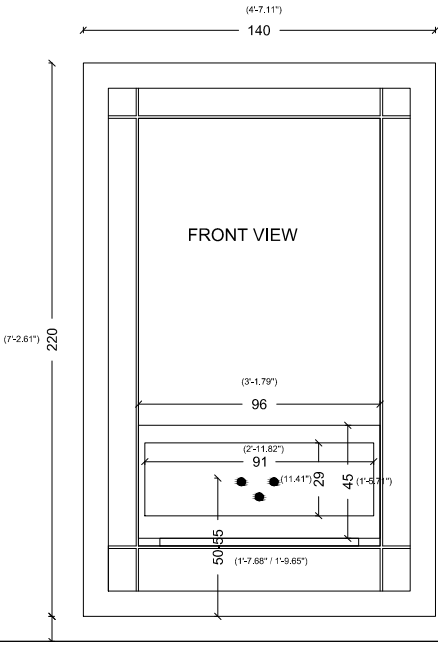

95

(3'-1.40")

53,5
30

60
(1'-11.62")

122

(4'-3")

CASTELLO

BACK VIEW

CLASSICO

100
(3'-3.37")

COUNTERTOP TOP VIEW

CUORE DORO

BACK VIEW

SIDE VIEW

DEA

BACK VIEW

SIDE VIEW

FIORE

BACK VIEW

SIDE VIEW

GLORIA

85
(2'-9.46")

50-55
(1'-7.68" / 1'-9.65")

GOLDEN PALACE

GOLDEN PALACE

BACK VIEW

FRONT VIEW DRAWER

TOP VIEW DRAWER

IMPERIO NUOVO

IMPERIO

MADRAPERLA

MARKIZ