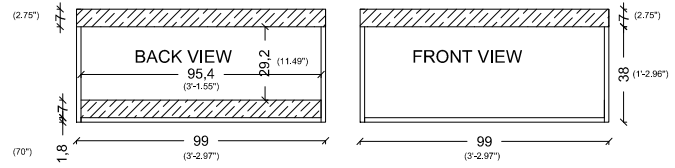

MADRAPERLA