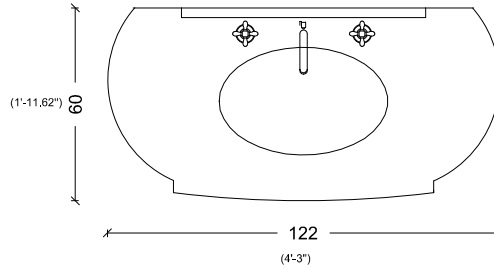

115

115

BACK
VIEW

(4'-3")

122

(3'-9.90")

116,6

(3'-1.40")

95

(3'-1.40")

53,5
30

60
(1'-11.62")

122

(4'-3")

CASTELLO

BACK VIEW

CLASSICO

100
(3'-3.37")

COUNTERTOP TOP VIEW

CUORE DORO

BACK VIEW

SIDE VIEW

DEA

BACK VIEW

SIDE VIEW

FIORE

BACK VIEW

SIDE VIEW

GLORIA

85
(2'-9.46")

50-55
(1'-7.68" / 1'-9.65")

GOLDEN PALACE