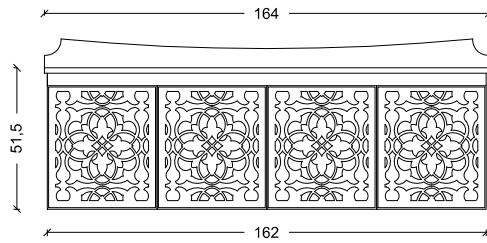

ANATOLIA 4K