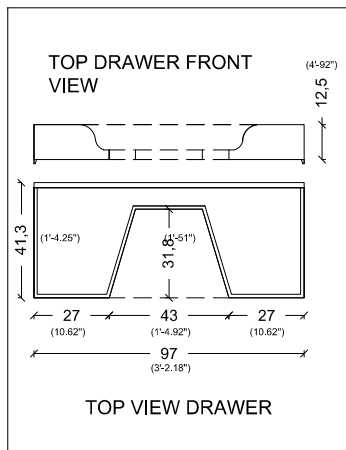

95

(3'-1.40")

53,5
30

60
(1'-11.62")

122

(4'-3")

CASTELLO

BACK VIEW

CLASSICO

100
(3'-3.37")

COUNTERTOP TOP VIEW

CUORE DORO

BACK VIEW

SIDE VIEW

DEA

BACK VIEW

SIDE VIEW

FIORE

BACK VIEW

SIDE VIEW

GLORIA

85
(2'-9.46")

50-55
(1'-7.68" / 1'-9.65")

GOLDEN PALACE