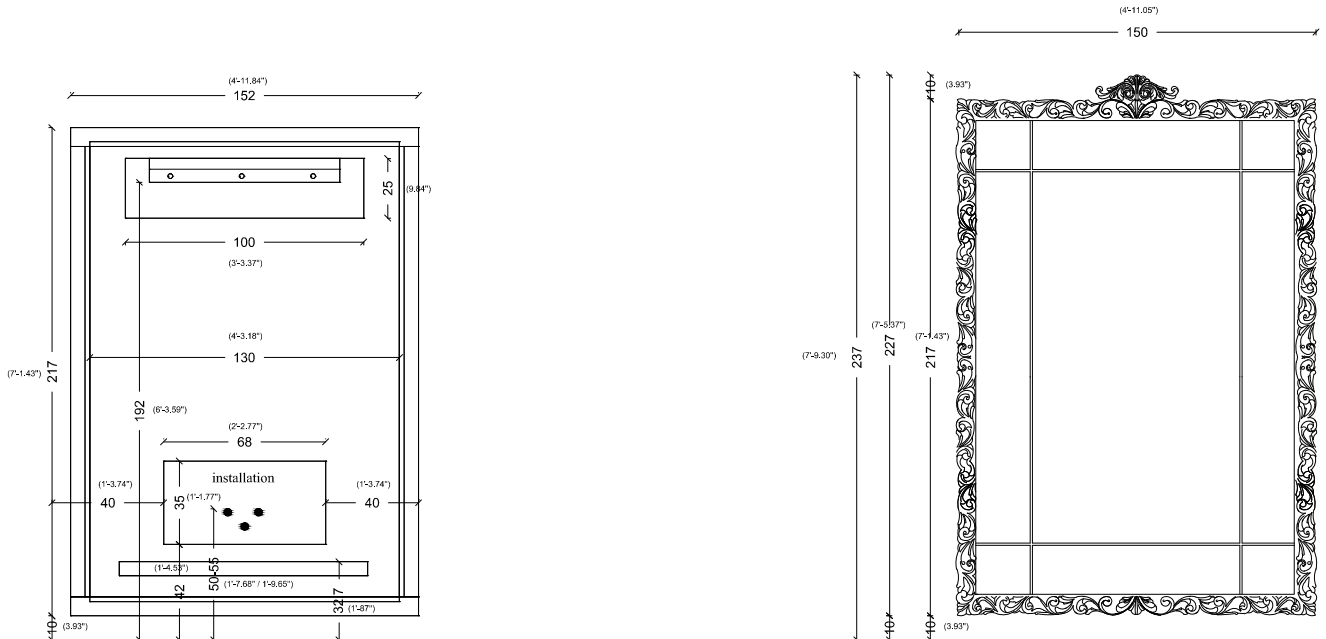

SIDE VIEW

FIORE

BACK VIEW

SIDE VIEW

GLORIA

85
(2'-9.46")

50-55
(1'-7.68" / 1'-9.65")

GOLDEN PALACE

GOLDEN PALACE

BACK VIEW

FRONT VIEW DRAWER

TOP VIEW DRAWER

IMPERIO NUOVO

IMPERIO

MADRAPERLA

MARKIZ