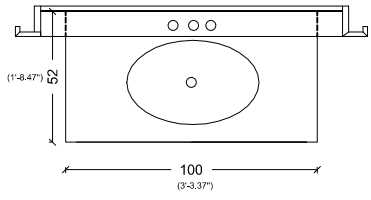

MADRAPERLA