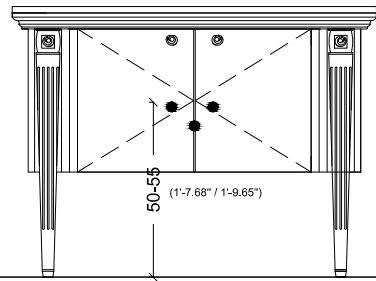

SIDE VIEW

FIORE

BACK VIEW

SIDE VIEW

GLORIA

85
(2'-9.46")

50-55
(1'-7.68" / 1'-9.65")

GOLDEN PALACE