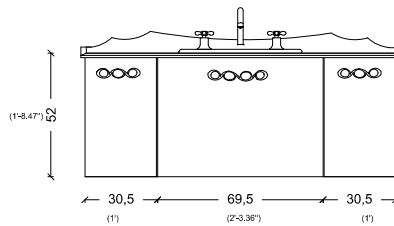

FRONT VIEW DRAWER

TOP VIEW DRAWER