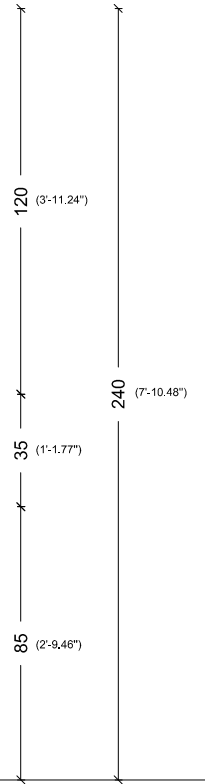

115

115

BACK
VIEW

(4'-3")

122

(3'-9.90")

116,6

(3'-1.40")

95

(3'-1.40")

53,5
30

60
(1'-11.62")

122

(4'-3")

CASTELLO

BACK VIEW

CLASSICO

100
(3'-3.37")

COUNTERTOP TOP VIEW

CUORE DORO

BACK VIEW

SIDE VIEW

DEA

BACK VIEW

SIDE VIEW

FIORE

BACK VIEW

SIDE VIEW

GLORIA

85
(2'-9.46")

50-55
(1'-7.68" / 1'-9.65")

GOLDEN PALACE