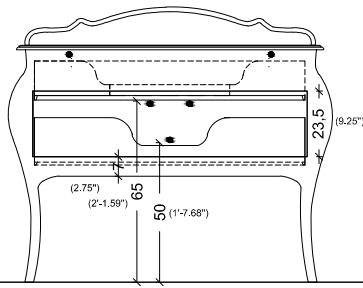

95

(3'-1.40")

53,5
30

60
(1'-11.62")

122

(4'-3")

CASTELLO

BACK VIEW

CLASSICO

100
(3'-3.37")

COUNTERTOP TOP VIEW

CUORE DORO

BACK VIEW

SIDE VIEW

DEA

BACK VIEW

SIDE VIEW

FIORE

BACK VIEW

SIDE VIEW

GLORIA

85
(2'-9.46")

50-55
(1'-7.68" / 1'-9.65")

GOLDEN PALACE