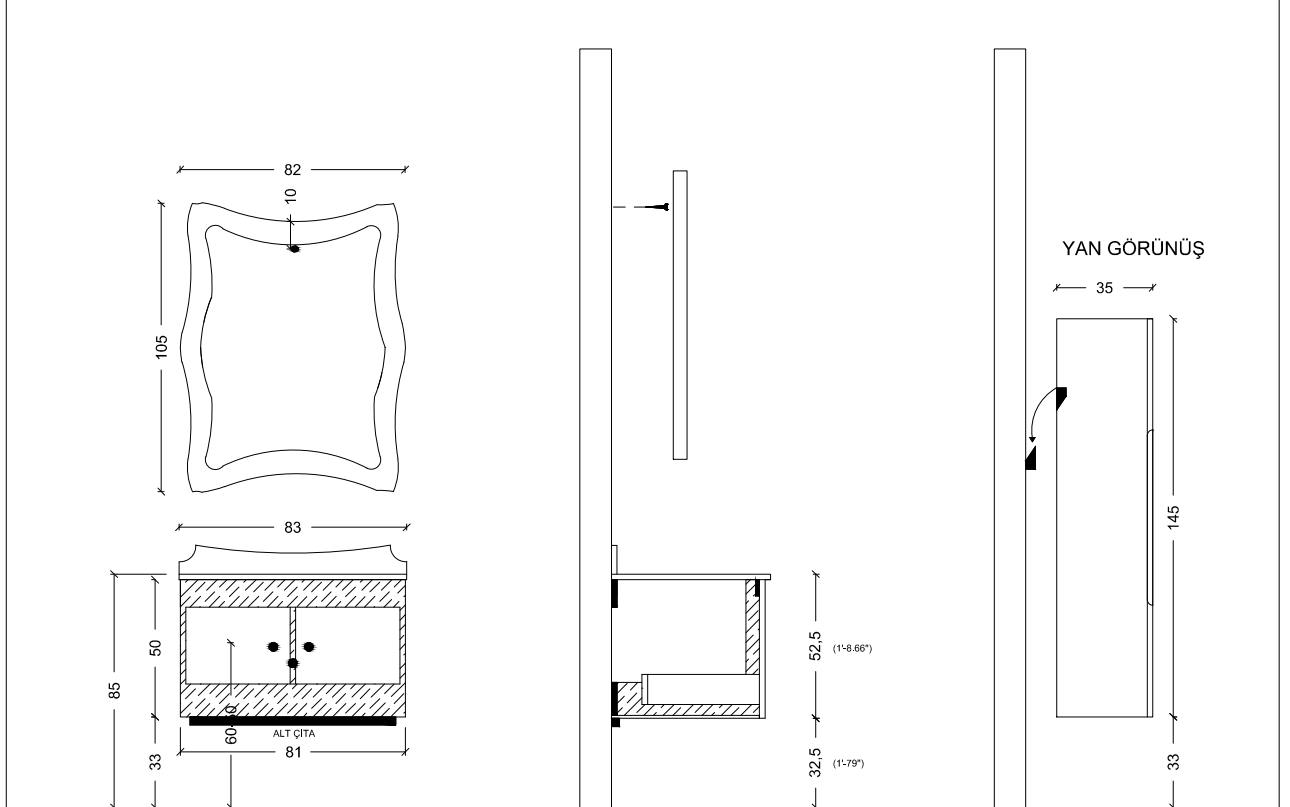

ANATOLIA 2K