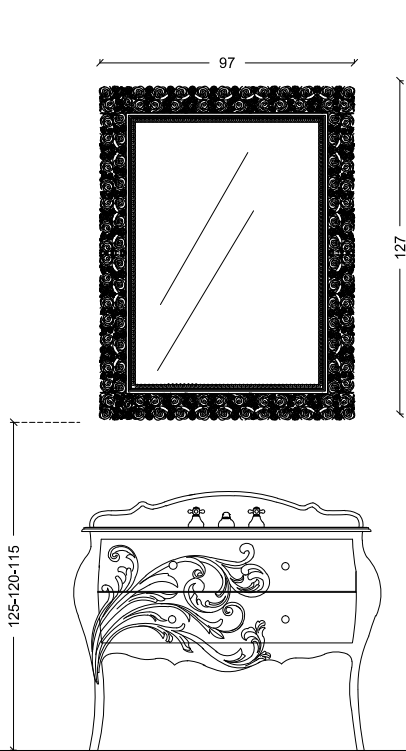

ALLEGRO

ANATOLIA 2K

ANATOLIA 3K

BACK
VIEW

ANATOLIA 4K

BACK VIEW

ANDANTE

BELLO

115

115

BACK
VIEW

(4'-3")

122

(3'-9.90")

116,6

(3'-1.40")

95

(3'-1.40")

53,5
30

60
(1'-11.62")

122

(4'-3")

CASTELLO

BACK VIEW

CLASSICO

100
(3'-3.37")

COUNTERTOP TOP VIEW

CUORE DORO

BACK VIEW

SIDE VIEW

DEA

BACK VIEW