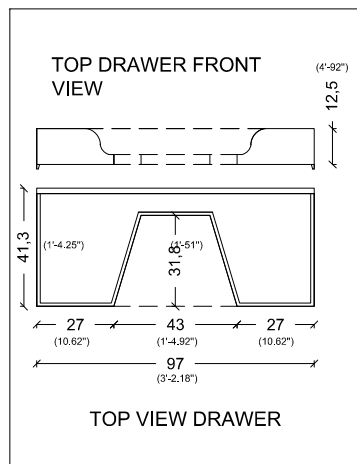

95

(3'-1.40")

53,5
30

60
(1'-11.62")

122

(4'-3")

CASTELLO

BACK VIEW

CLASSICO

100
(3'-3.37")

COUNTERTOP TOP VIEW

CUORE DORO

BACK VIEW

SIDE VIEW

DEA

BACK VIEW

SIDE VIEW

FIORE

BACK VIEW

SIDE VIEW

GLORIA

85
(2'-9.46")

50-55
(1'-7.68" / 1'-9.65")

GOLDEN PALACE