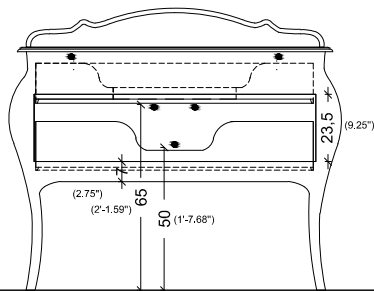

95

(3'-1.40")

53,5
30

60
(1'-11.62")

122

(4'-3")

CASTELLO

BACK VIEW

CLASSICO

100
(3'-3.37")

COUNTERTOP TOP VIEW

CUORE DORO

BACK VIEW

SIDE VIEW

DEA

BACK VIEW

SIDE VIEW

FIORE

BACK VIEW

SIDE VIEW

GLORIA

85
(2'-9.46")

50-55
(1'-7.68" / 1'-9.65")

GOLDEN PALACE