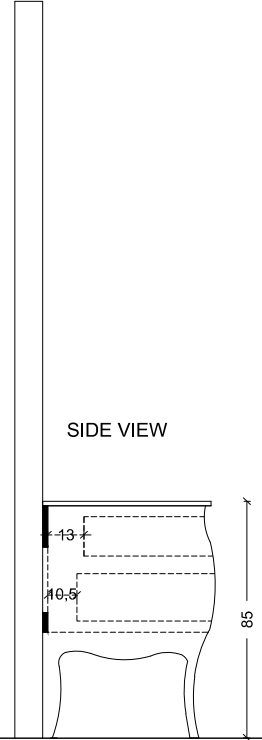

115

115

BACK
VIEW

(4'-3")

122

(3'-9.90")

116,6

(3'-1.40")

95

(3'-1.40")

53,5
30

60
(1'-11.62")

122

(4'-3")

CASTELLO

BACK VIEW

CLASSICO

100
(3'-3.37")

COUNTERTOP TOP VIEW

CUORE DORO

BACK VIEW

SIDE VIEW

DEA

BACK VIEW

SIDE VIEW

FIORE

BACK VIEW

SIDE VIEW

GLORIA

85
(2'-9.46")

50-55
(1'-7.68" / 1'-9.65")

GOLDEN PALACE