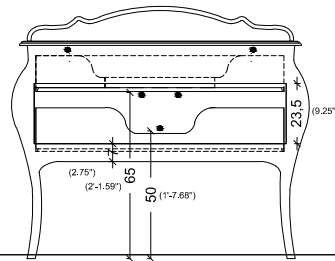

95

(3'-1.40")

53,5
30

60
(1'-11.62")

122

(4'-3")

CASTELLO

BACK VIEW

CLASSICO

100
(3'-3.37")

COUNTERTOP TOP VIEW

CUORE DORO

BACK VIEW

SIDE VIEW

DEA

BACK VIEW

SIDE VIEW

FIORE

BACK VIEW

SIDE VIEW

GLORIA

85
(2'-9.46")

50-55
(1'-7.68" / 1'-9.65")

GOLDEN PALACE