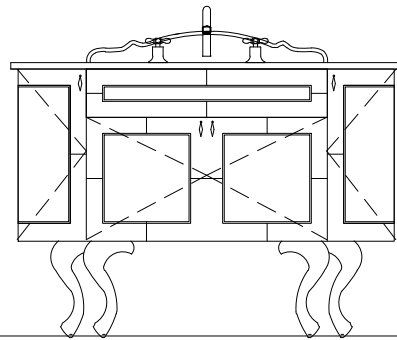

95

(3'-1.40")

53,5
30

60
(1'-11.62")

122

(4'-3")

CASTELLO

BACK VIEW

CLASSICO

100
(3'-3.37")

COUNTERTOP TOP VIEW

CUORE DORO

BACK VIEW

SIDE VIEW

DEA

BACK VIEW