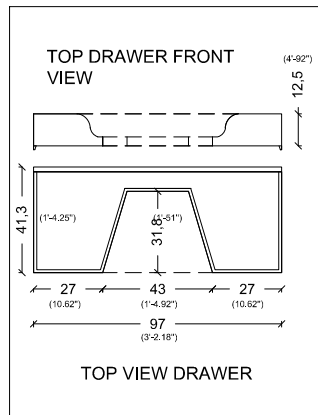

95

(3'-1.40")

53,5
30

60
(1'-11.62")

122

(4'-3")

CASTELLO

BACK VIEW

CLASSICO

100
(3'-3.37")

COUNTERTOP TOP VIEW

CUORE DORO

BACK VIEW

SIDE VIEW

DEA

BACK VIEW

SIDE VIEW

FIORE

BACK VIEW

SIDE VIEW

GLORIA

85
(2'-9.46")

50-55
(1'-7.68" / 1'-9.65")

GOLDEN PALACE