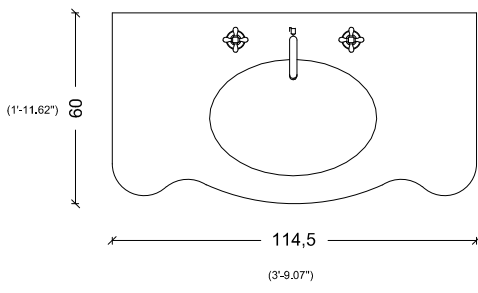

115

115

BACK
VIEW

(4'-3")

122

(3'-9.90")

116,6

(3'-1.40")

95

(3'-1.40")

53,5
30

60
(1'-11.62")

122

(4'-3")

CASTELLO

BACK VIEW

CLASSICO

100
(3'-3.37")

COUNTERTOP TOP VIEW

CUORE DORO

BACK VIEW

SIDE VIEW

DEA

BACK VIEW

SIDE VIEW

FIORE

BACK VIEW

SIDE VIEW

GLORIA

85
(2'-9.46")

50-55
(1'-7.68" / 1'-9.65")

GOLDEN PALACE