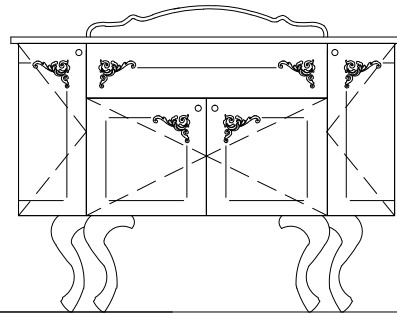

115

BACK
VIEW

(4'-3")

122

(3'-9.90")

116,6

(3'-1.40")

95

(3'-1.40")

53,5
30