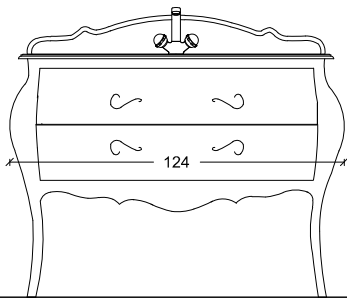

95

(3'-1.40")

53,5
30

60
(1'-11.62")

122

(4'-3")

CASTELLO

BACK VIEW

CLASSICO

100
(3'-3.37")

COUNTERTOP TOP VIEW

CUORE DORO

BACK VIEW

SIDE VIEW

DEA

BACK VIEW