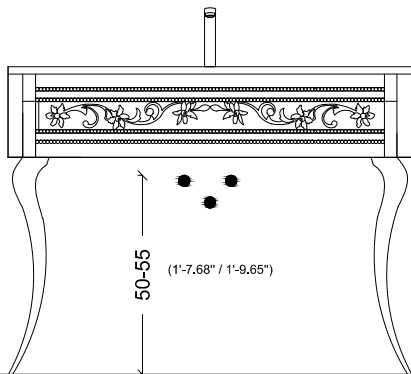

115

115

BACK
VIEW

(4'-3")

122

(3'-9.90")

116,6

(3'-1.40")

95

(3'-1.40")

53,5
30

60
(1'-11.62")

122

(4'-3")

CASTELLO

BACK VIEW

CLASSICO

100
(3'-3.37")

COUNTERTOP TOP VIEW

CUORE DORO

BACK VIEW

SIDE VIEW

DEA

BACK VIEW

SIDE VIEW

FIORE

BACK VIEW

SIDE VIEW

GLORIA

85
(2'-9.46")

50-55
(1'-7.68" / 1'-9.65")

GOLDEN PALACE