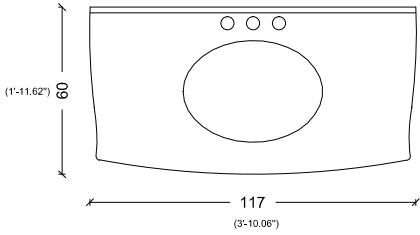

95

(3'-1.40")

53,5
30

60
(1'-11.62")

122

(4'-3")

CASTELLO

BACK VIEW

CLASSICO

100
(3'-3.37")

COUNTERTOP TOP VIEW

CUORE DORO

BACK VIEW

SIDE VIEW

DEA

BACK VIEW

SIDE VIEW

FIORE

BACK VIEW

SIDE VIEW

GLORIA

85
(2'-9.46")

50-55
(1'-7.68" / 1'-9.65")

GOLDEN PALACE