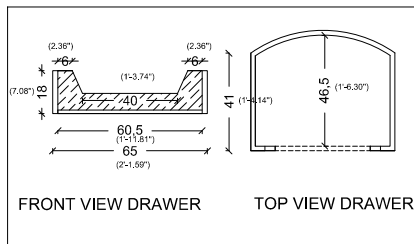

GOLDEN PALACE

BACK VIEW