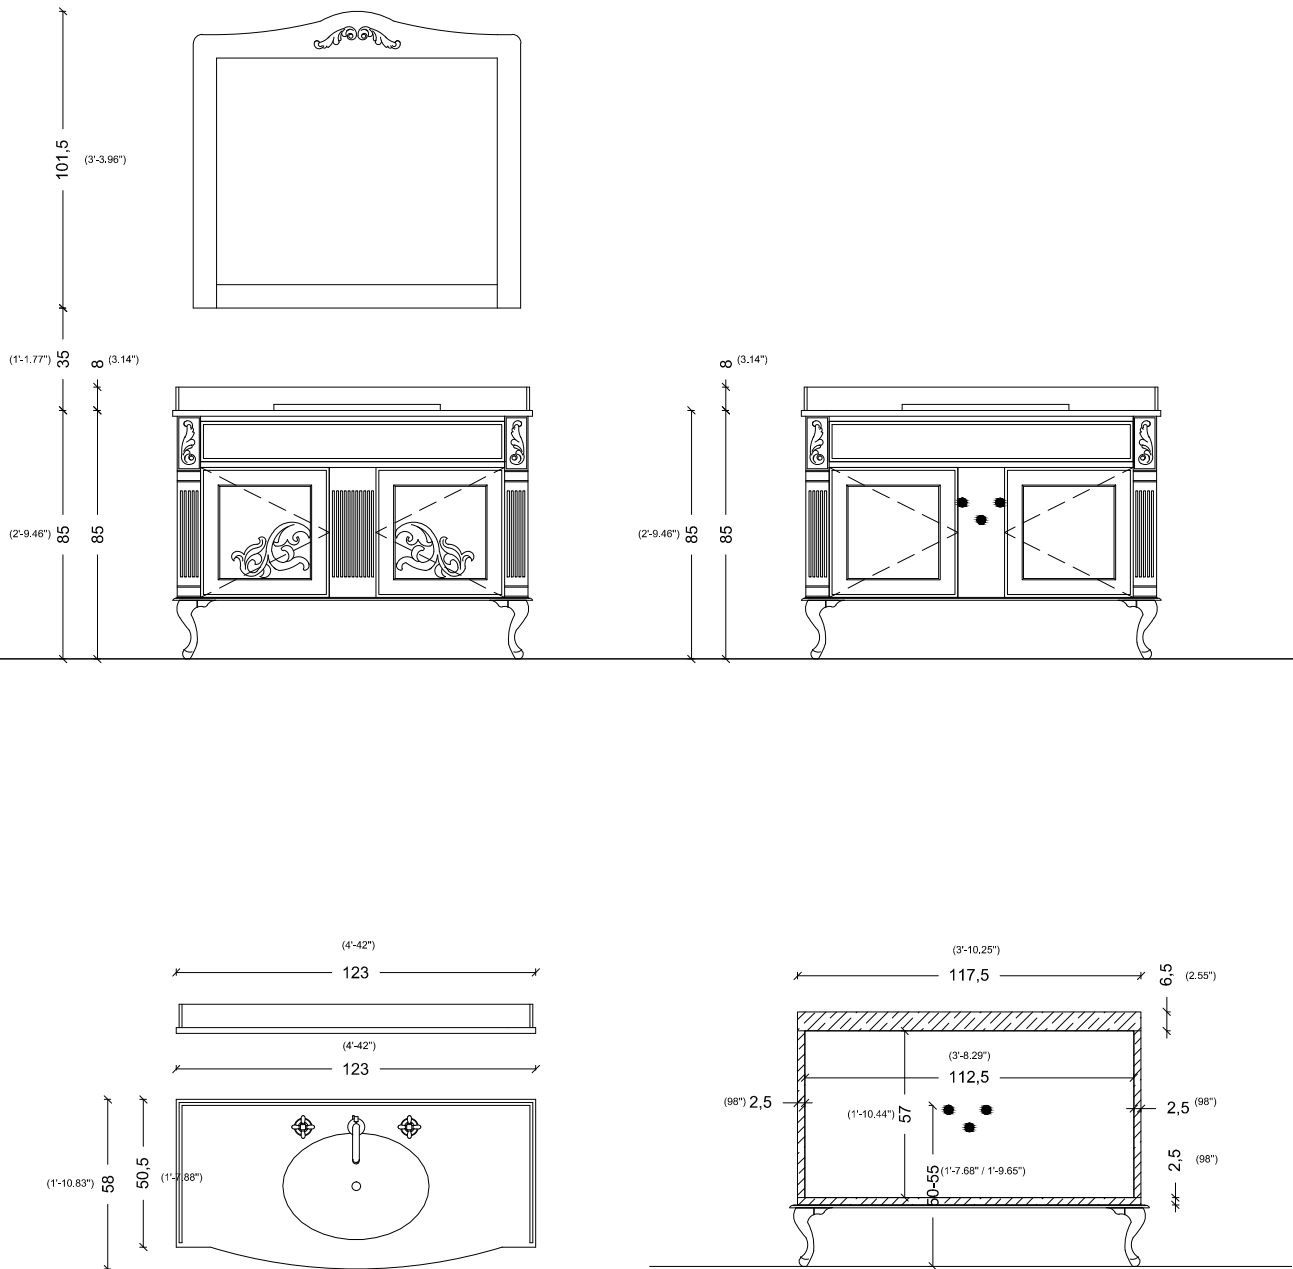

95

(3'-1.40")

53,5
30

60
(1'-11.62")

122

(4'-3")

CASTELLO

BACK VIEW

SIDE VIEW

FIORE

BACK VIEW

SIDE VIEW

GLORIA

85
(2'-9.46")

50-55
(1'-7.68" / 1'-9.65")

GOLDEN PALACE

GOLDEN PALACE

BACK VIEW

FRONT VIEW DRAWER

TOP VIEW DRAWER

IMPERIO NUOVO

IMPERIO

MADRAPERLA

MARKIZ