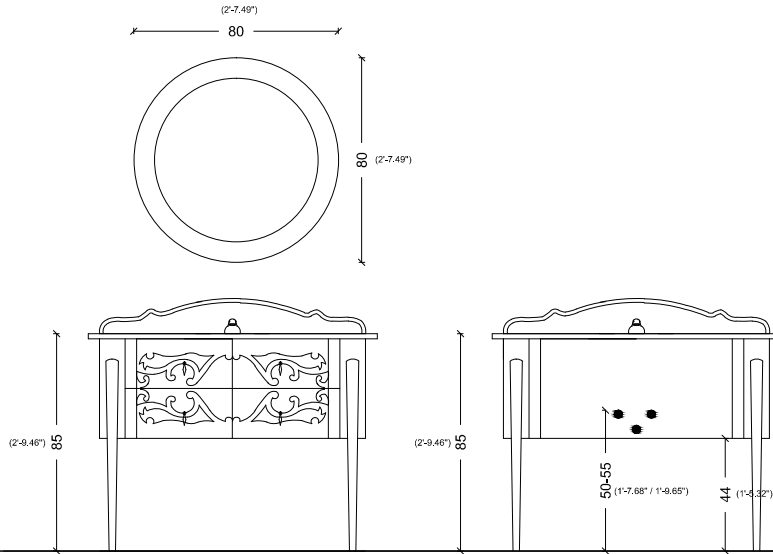

95

(3'-1.40")

53,5
30

60
(1'-11.62")

122

(4'-3")

CASTELLO

BACK VIEW

SIDE VIEW

FIORE

BACK VIEW

SIDE VIEW

GLORIA

85
(2'-9.46")

50-55
(1'-7.68" / 1'-9.65")

GOLDEN PALACE

GOLDEN PALACE

BACK VIEW

FRONT VIEW DRAWER

TOP VIEW DRAWER

IMPERIO NUOVO

IMPERIO

MADRAPERLA

MARKIZ