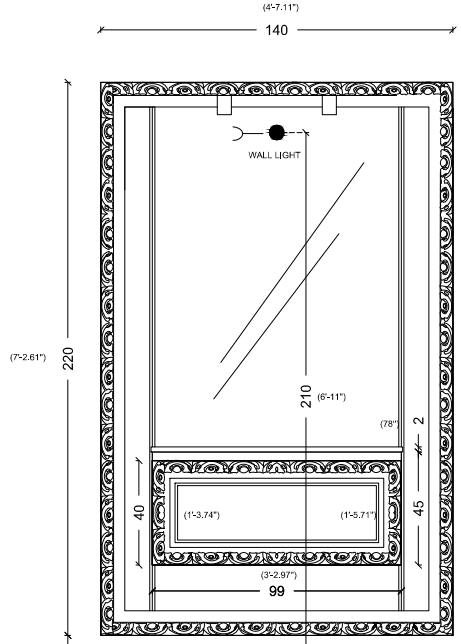

95

(3'-1.40")

53,5
30

60
(1'-11.62")

122

(4'-3")

CASTELLO

BACK VIEW

SIDE VIEW

FIORE

BACK VIEW

SIDE VIEW

GLORIA

85
(2'-9.46")

50-55
(1'-7.68" / 1'-9.65")

GOLDEN PALACE

GOLDEN PALACE

BACK VIEW

FRONT VIEW DRAWER

TOP VIEW DRAWER

IMPERIO NUOVO

IMPERIO

MADRAPERLA

MARKIZ