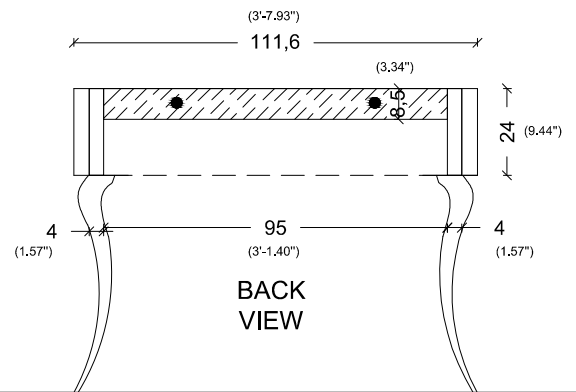

115

115

BACK
VIEW

(4'-3")

122

(3'-9.90")

116,6

(3'-1.40")

95

(3'-1.40")

53,5
30

60
(1'-11.62")

122

(4'-3")

CASTELLO

BACK VIEW

CLASSICO

100
(3'-3.37")

COUNTERTOP TOP VIEW

CUORE DORO

BACK VIEW

SIDE VIEW

DEA

BACK VIEW

SIDE VIEW

FIORE

BACK VIEW

SIDE VIEW

GLORIA

85
(2'-9.46")

50-55
(1'-7.68" / 1'-9.65")

GOLDEN PALACE