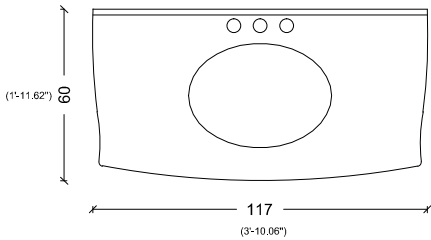

95

(3'-1.40")

53,5
30

60
(1'-11.62")

122

(4'-3")

CASTELLO

BACK VIEW

CLASSICO

100
(3'-3.37")

COUNTERTOP TOP VIEW

CUORE DORO

BACK VIEW

SIDE VIEW

DEA

BACK VIEW

SIDE VIEW

FIORE

BACK VIEW

SIDE VIEW

GLORIA

85
(2'-9.46")

50-55
(1'-7.68" / 1'-9.65")

GOLDEN PALACE