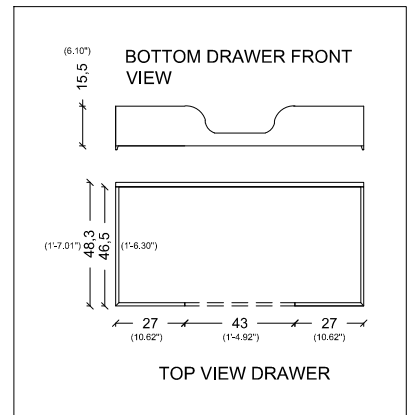

95

(3'-1.40")

53,5
30

60
(1'-11.62")

122

(4'-3")

CASTELLO

BACK VIEW

CLASSICO

100
(3'-3.37")

COUNTERTOP TOP VIEW

CUORE DORO

BACK VIEW

SIDE VIEW

DEA

BACK VIEW

SIDE VIEW

FIORE

BACK VIEW

SIDE VIEW

GLORIA

85
(2'-9.46")

50-55
(1'-7.68" / 1'-9.65")

GOLDEN PALACE