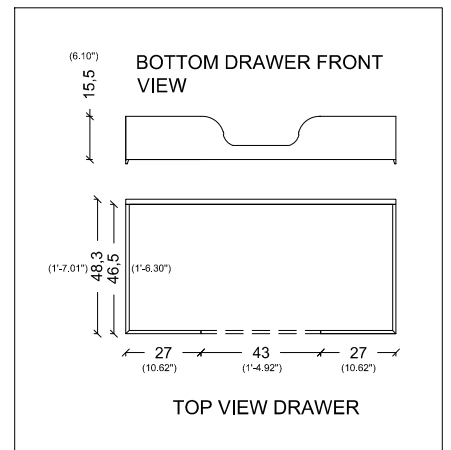

115

115

BACK
VIEW

(4'-3")

122

(3'-9.90")

116,6

(3'-1.40")

95

(3'-1.40")

53,5
30

60
(1'-11.62")

122

(4'-3")

CASTELLO

BACK VIEW

CLASSICO

100
(3'-3.37")

COUNTERTOP TOP VIEW

CUORE DORO

BACK VIEW

SIDE VIEW

DEA

BACK VIEW

SIDE VIEW

FIORE

BACK VIEW

SIDE VIEW

GLORIA

85
(2'-9.46")

50-55
(1'-7.68" / 1'-9.65")

GOLDEN PALACE