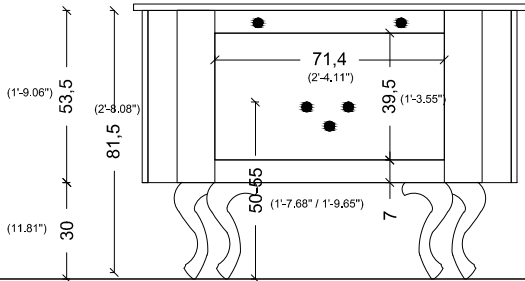

115

115

BACK
VIEW

(4'-3")

122

(3'-9.90")

116,6

(3'-1.40")

95

(3'-1.40")

53,5
30

60
(1'-11.62")

122

(4'-3")

CASTELLO

BACK VIEW

CLASSICO

100
(3'-3.37")

COUNTERTOP TOP VIEW

CUORE DORO

BACK VIEW

SIDE VIEW

DEA

BACK VIEW

SIDE VIEW

FIORE

BACK VIEW

SIDE VIEW

GLORIA

85
(2'-9.46")

50-55
(1'-7.68" / 1'-9.65")

GOLDEN PALACE