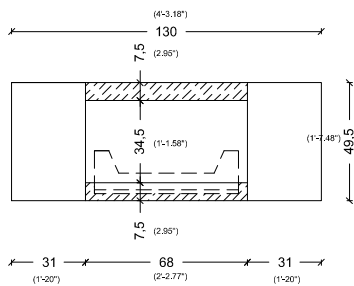

GOLDEN PALACE

BACK VIEW