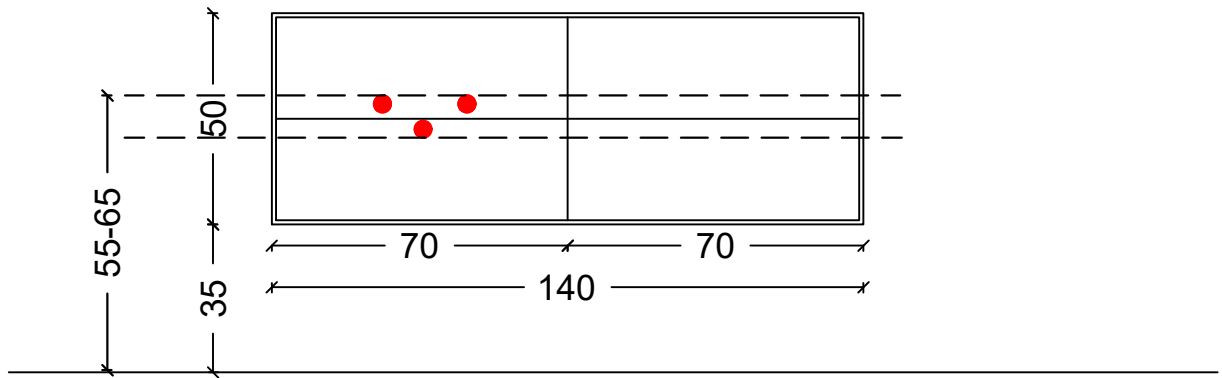

MINIMAL 140 FOUR DRAWERS LEFT SINK

NO MIRROR