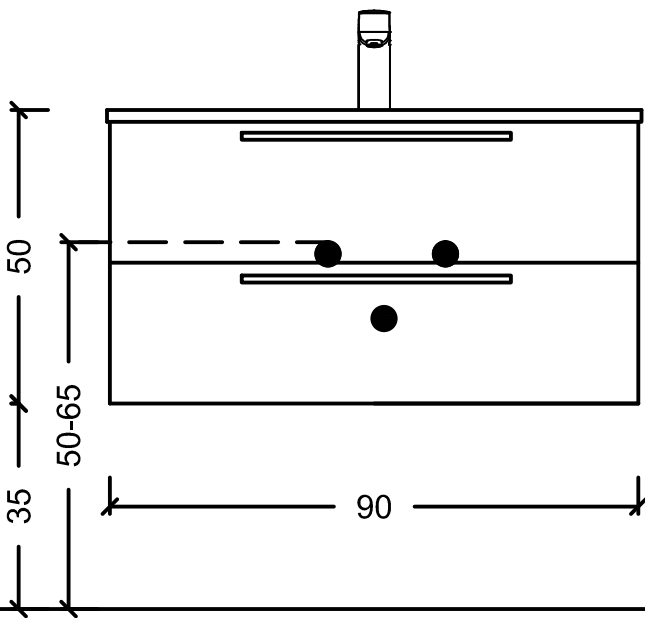

ACQUA FLAT 90