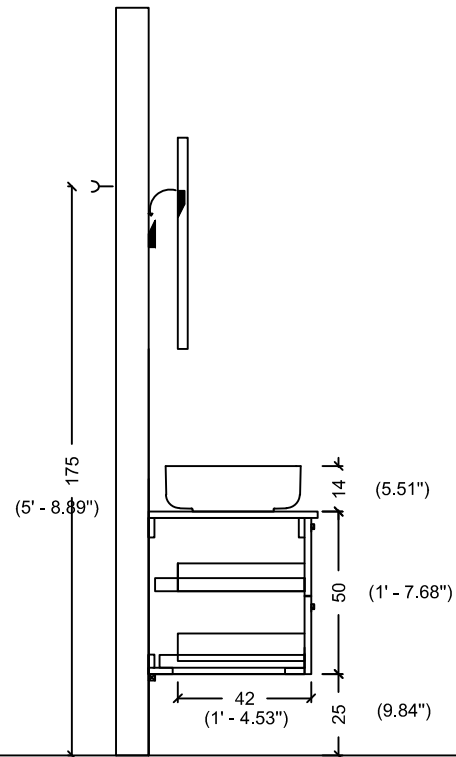

ACQUA FLAT 110 WITH SINK