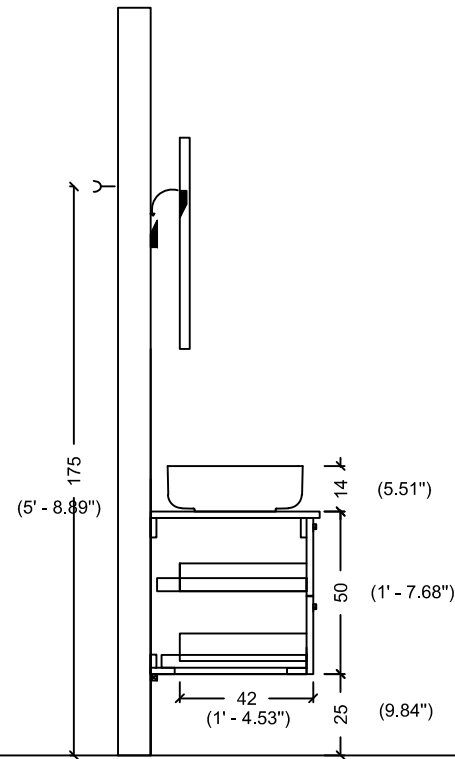

ACQUA FLAT 70 WITH SINK