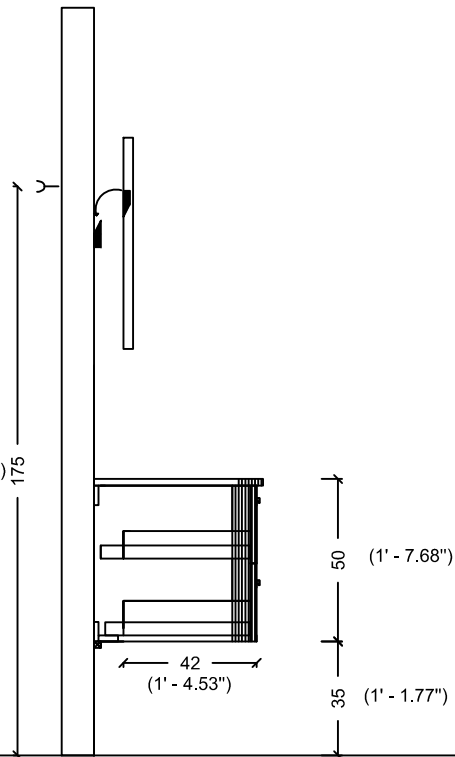

DRAWER
INSIDE

ACQUA RADIUS 82,5 WITH SINK

ACQUA RADIUS 82,5

ACQUA RADIUS 102.5

DRAWER
INSIDE

ACQUA RADIUS 102,5 WITH SINK

ACQUA RADIUS 122.5

DRAWER
INSIDE

ACQUA RADIUS 122,5

ACQUA RADIUS 122,5 WITH SINK

RADIUS 151 double sink

RADIUS 151

ACQUA RADIUS 151

(5' - 8.89")

65 (2' - 1.59")

35-40 (1' - 1.77" / 1' - 3.74")

50 (1' - 7.68")

35 (1' - 1.77")

ACQUA RADIUS 151 WITH SINK

ACQUA RADIUS 191

(5' - 8.89")

65 (2' - 1.59")

35-40 (1' - 1.77" / 1' - 3.74")

60 (1' - 7.68")

35 (1' - 1.77")

ACQUA RADIUS 191 WITH SINK

ACQUA SLIM 70

ACQUA SLIM 70 WITH SINK

ACQUA SLIM 90

ACQUA SLIM 90 WITH SINK

ACQUA SLIM 110