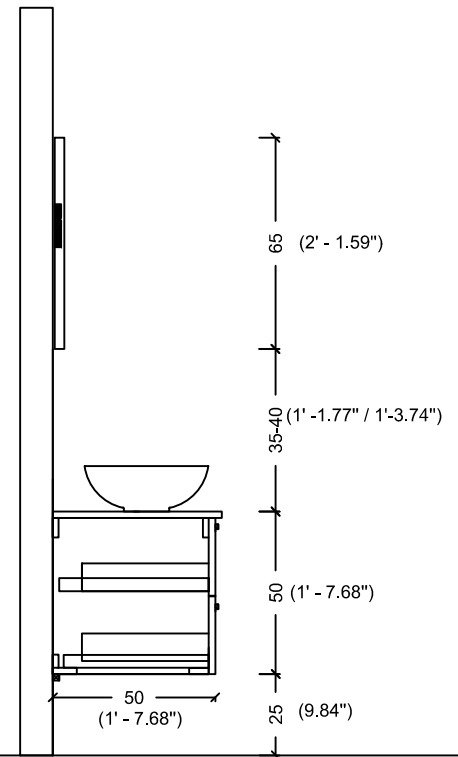

ACQUA FLAT 90 WITH SINK

ACQUA FLAT 110

ACQUA FLAT 110 WITH SINK

ACQUA FLAT 110 LEFT

ACQUA FLAT 110 LEFT WITH SINK

ACQUA FLAT 110 RIGHT

ACQUA FLAT 110 RIGHT WITH SINK

ACQUA FLAT 125

ACQUA FLAT 125 WITH SINK

ACQUA FLAT 138 WITH SINK

175 (5' - 8.89")

ACQUA FLAT 178

ACQUA FLAT 178 WITH SINK

ACQUA RADIUS 60

ACQUA RADIUS 60 WITH SINK

ACQUA RADIUS 82

DRAWER
INSIDE

ACQUA RADIUS 82,5 WITH SINK

ACQUA RADIUS 82,5

ACQUA RADIUS 102.5

DRAWER
INSIDE

ACQUA RADIUS 102,5 WITH SINK

ACQUA RADIUS 122.5

DRAWER
INSIDE

ACQUA RADIUS 122,5

ACQUA RADIUS 122,5 WITH SINK

RADIUS 151 double sink

RADIUS 151

ACQUA RADIUS 151

(5' - 8.89")

65 (2' - 1.59")

35-40 (1' - 1.77" / 1' - 3.74")