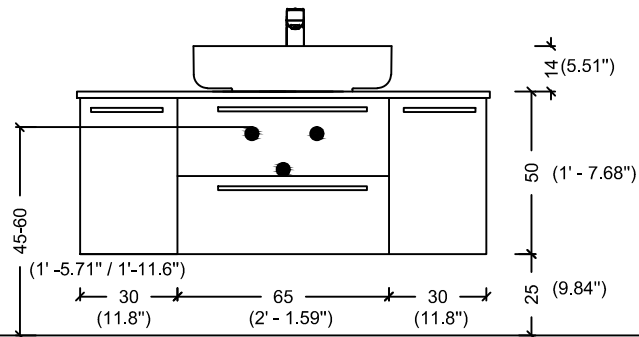

ACQUA FLAT 90 WITH SINK

ACQUA FLAT 110

ACQUA FLAT 110 WITH SINK

ACQUA FLAT 110 LEFT

ACQUA FLAT 110 LEFT WITH SINK

ACQUA FLAT 110 RIGHT

ACQUA FLAT 110 RIGHT WITH SINK

ACQUA FLAT 125

ACQUA FLAT 125 WITH SINK

ACQUA FLAT 138 WITH SINK

175 (5' - 8.89")

ACQUA FLAT 178

ACQUA FLAT 178 WITH SINK

ACQUA RADIUS 60

ACQUA RADIUS 60 WITH SINK

ACQUA RADIUS 82

DRAWER
INSIDE

ACQUA RADIUS 82,5 WITH SINK

ACQUA RADIUS 82,5

ACQUA RADIUS 102.5

DRAWER
INSIDE

ACQUA RADIUS 102,5 WITH SINK

ACQUA RADIUS 122.5

DRAWER
INSIDE

ACQUA RADIUS 122,5

ACQUA RADIUS 122,5 WITH SINK

RADIUS 151 double sink

RADIUS 151

ACQUA RADIUS 151

(5' - 8.89")

65 (2' - 1.59")

35-40 (1' - 1.77" / 1' - 3.74")