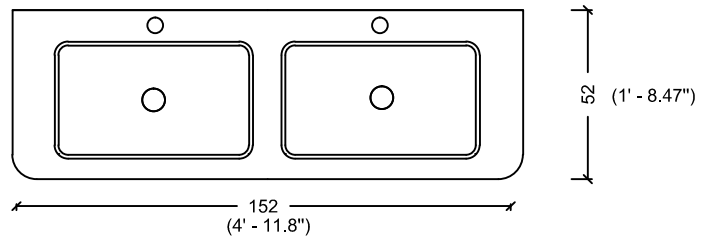

DRAWER
INSIDE

ACQUA RADIUS 82,5 WITH SINK

ACQUA RADIUS 82,5

ACQUA RADIUS 102.5

DRAWER
INSIDE

ACQUA RADIUS 102,5 WITH SINK

ACQUA RADIUS 122.5

DRAWER
INSIDE

ACQUA RADIUS 122,5

ACQUA RADIUS 122,5 WITH SINK

RADIUS 151 double sink

RADIUS 151

ACQUA RADIUS 151

(5' - 8.89")

65 (2' - 1.59")

35-40 (1' - 1.77" / 1' - 3.74")

50 (1' - 7.68")

35 (1' - 1.77")

ACQUA RADIUS 151 WITH SINK

ACQUA RADIUS 191

(5' - 8.89")

65 (2' - 1.59")

35-40 (1' - 1.77" / 1' - 3.74")

60 (1' - 7.68")

35 (1' - 1.77")

ACQUA RADIUS 191 WITH SINK

ACQUA SLIM 70

ACQUA SLIM 70 WITH SINK

ACQUA SLIM 90

ACQUA SLIM 90 WITH SINK

ACQUA SLIM 110