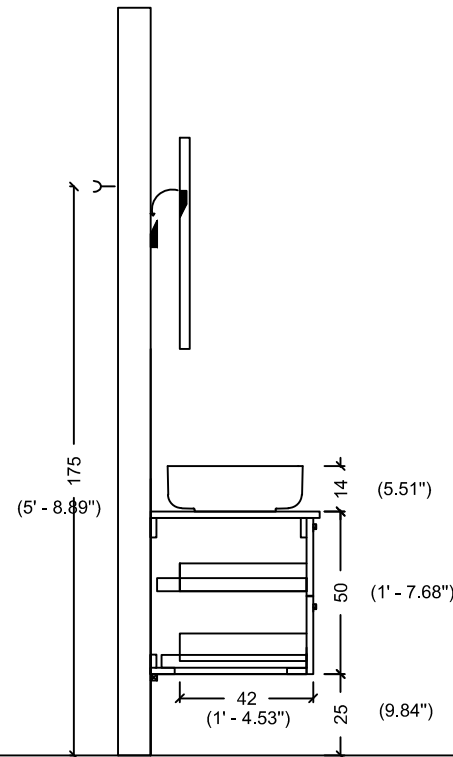

ACQUA FLAT 90 WITH SINK

ACQUA FLAT 110

ACQUA FLAT 110 WITH SINK

ACQUA FLAT 110 LEFT

ACQUA FLAT 110 LEFT WITH SINK

ACQUA FLAT 110 RIGHT

ACQUA FLAT 110 RIGHT WITH SINK

ACQUA FLAT 125

ACQUA FLAT 125 WITH SINK

ACQUA FLAT 138 WITH SINK

175 (5' - 8.89")

ACQUA FLAT 178

ACQUA FLAT 178 WITH SINK

ACQUA RADIUS 60

ACQUA RADIUS 60 WITH SINK

ACQUA RADIUS 82

DRAWER
INSIDE

ACQUA RADIUS 82,5 WITH SINK

ACQUA RADIUS 82,5

ACQUA RADIUS 102.5

DRAWER
INSIDE

ACQUA RADIUS 102,5 WITH SINK

ACQUA RADIUS 122.5

DRAWER
INSIDE

ACQUA RADIUS 122,5

ACQUA RADIUS 122,5 WITH SINK

RADIUS 151 double sink

RADIUS 151

ACQUA RADIUS 151

(5' - 8.89")

65 (2' - 1.59")

35-40 (1' - 1.77" / 1' - 3.74")