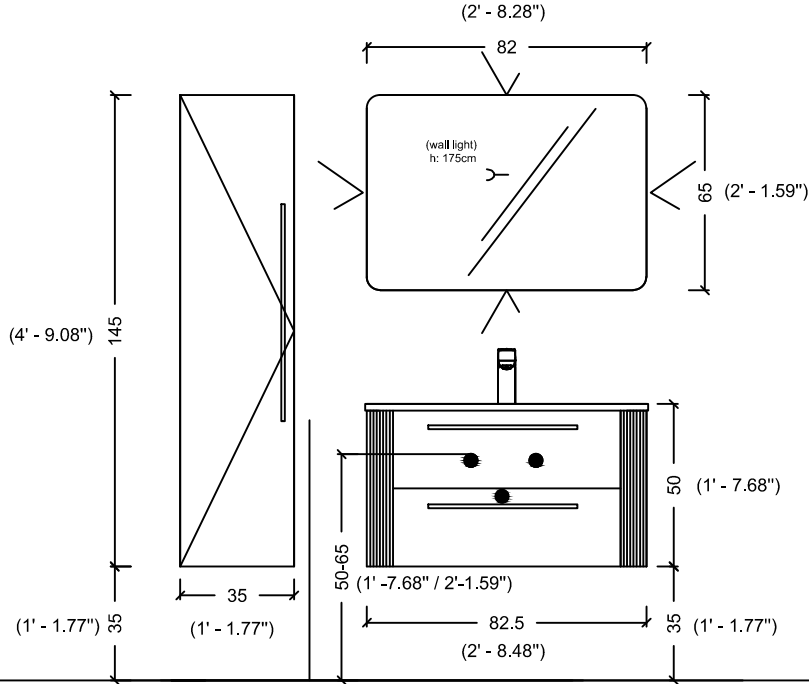

ACQUA FLAT 125 WITH SINK

ACQUA FLAT 138 WITH SINK

175 (5' - 8.89")

ACQUA FLAT 178

ACQUA FLAT 178 WITH SINK

ACQUA RADIUS 60

ACQUA RADIUS 60 WITH SINK

ACQUA RADIUS 82

DRAWER
INSIDE

ACQUA RADIUS 82,5 WITH SINK

ACQUA RADIUS 82,5

ACQUA RADIUS 102.5

DRAWER
INSIDE

ACQUA RADIUS 102,5 WITH SINK

ACQUA RADIUS 122.5

DRAWER
INSIDE

ACQUA RADIUS 122,5

ACQUA RADIUS 122,5 WITH SINK

RADIUS 151 double sink

RADIUS 151

ACQUA RADIUS 151

(5' - 8.89")

65 (2' - 1.59")

35-40 (1' - 1.77" / 1' - 3.74")

50 (1' - 7.68")

35 (1' - 1.77")

ACQUA RADIUS 151 WITH SINK

ACQUA RADIUS 191

(5' - 8.89")

65 (2' - 1.59")

35-40 (1' - 1.77" / 1' - 3.74")

60 (1' - 7.68")