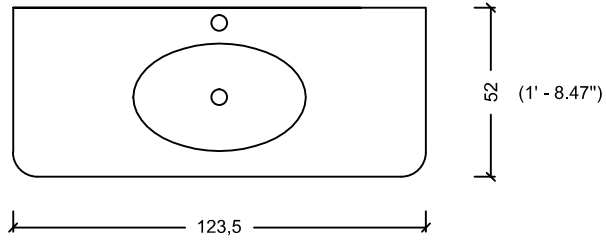

ACQUA FLAT 125 WITH SINK

ACQUA FLAT 138 WITH SINK

175 (5' - 8.89")

ACQUA FLAT 178

ACQUA FLAT 178 WITH SINK

ACQUA RADIUS 60

ACQUA RADIUS 60 WITH SINK

ACQUA RADIUS 82

DRAWER
INSIDE

ACQUA RADIUS 82,5 WITH SINK

ACQUA RADIUS 82,5

ACQUA RADIUS 102.5

DRAWER
INSIDE

ACQUA RADIUS 102,5 WITH SINK

ACQUA RADIUS 122.5

DRAWER
INSIDE

ACQUA RADIUS 122,5

ACQUA RADIUS 122,5 WITH SINK

RADIUS 151 double sink

RADIUS 151

ACQUA RADIUS 151

(5' - 8.89")

65 (2' - 1.59")

35-40 (1' - 1.77" / 1' - 3.74")

50 (1' - 7.68")

35 (1' - 1.77")

ACQUA RADIUS 151 WITH SINK

ACQUA RADIUS 191

(5' - 8.89")

65 (2' - 1.59")

35-40 (1' - 1.77" / 1' - 3.74")

60 (1' - 7.68")