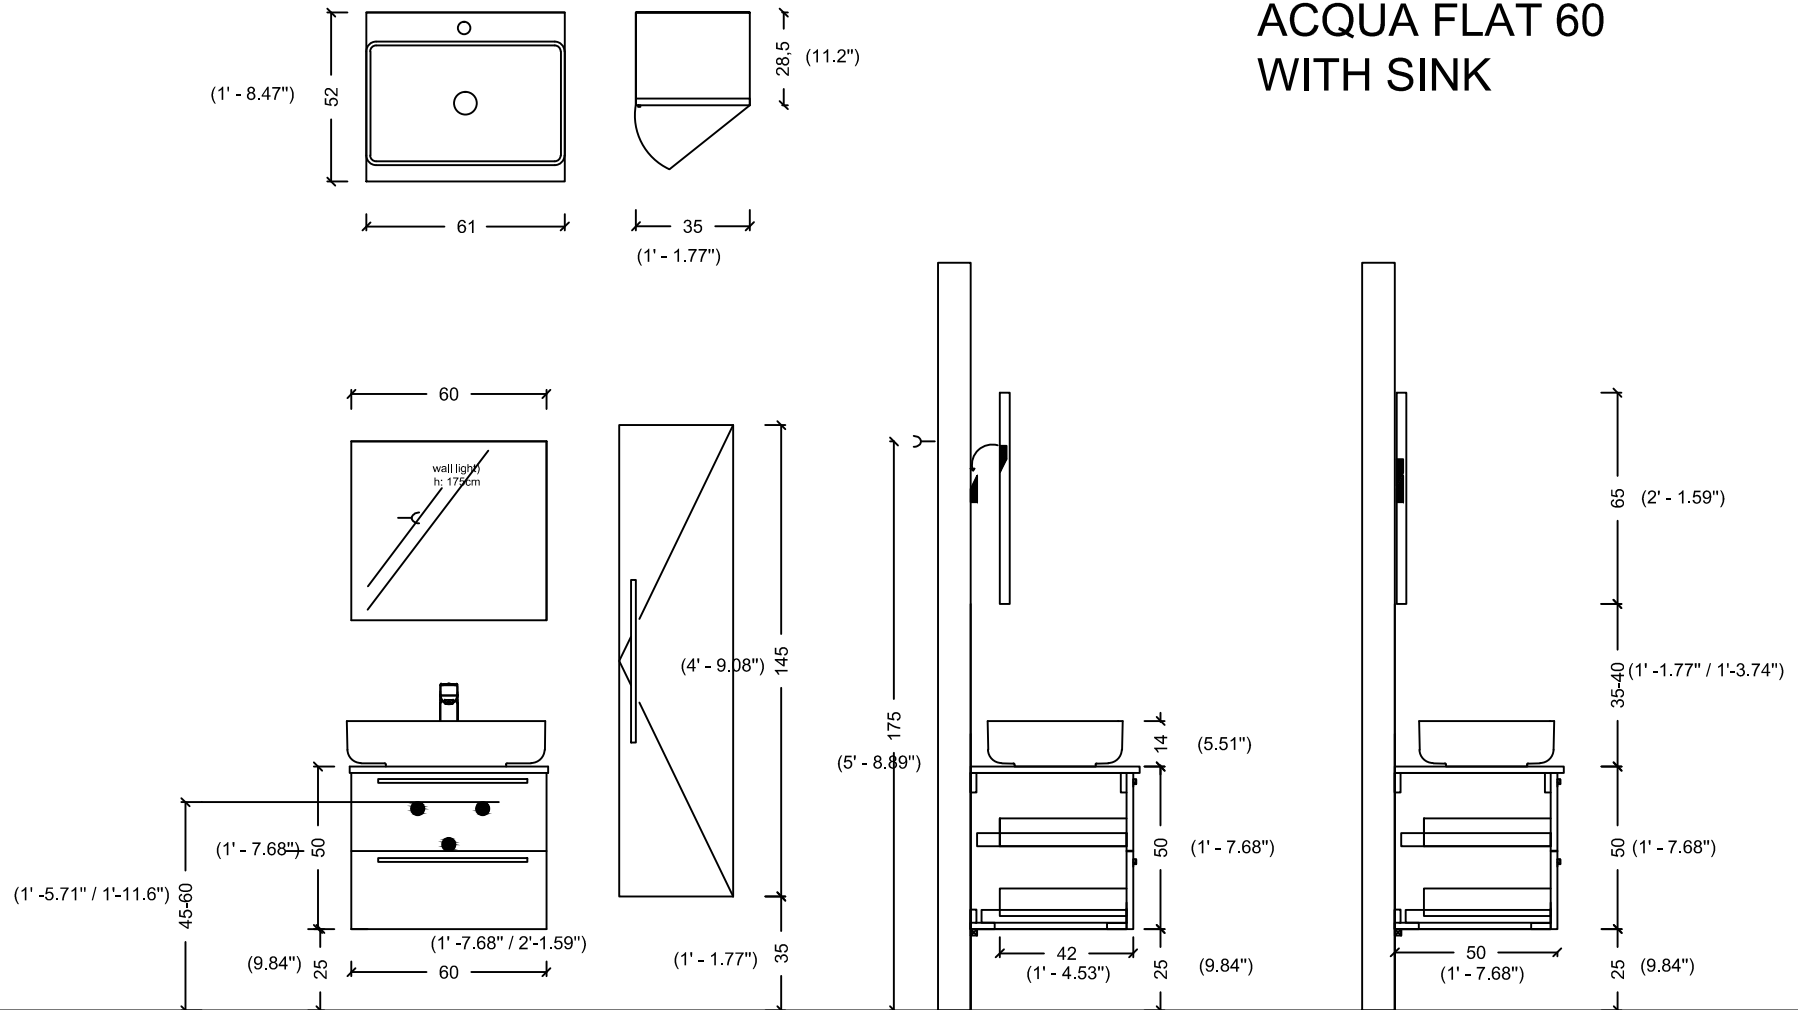

ACQUA FLAT 60 WITH SINK