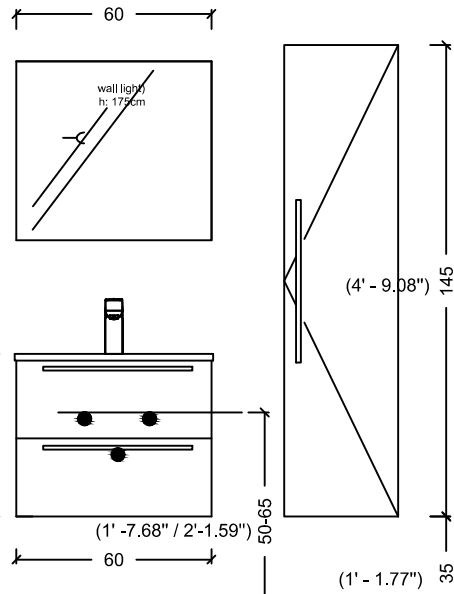

ACQUA FLAT 60