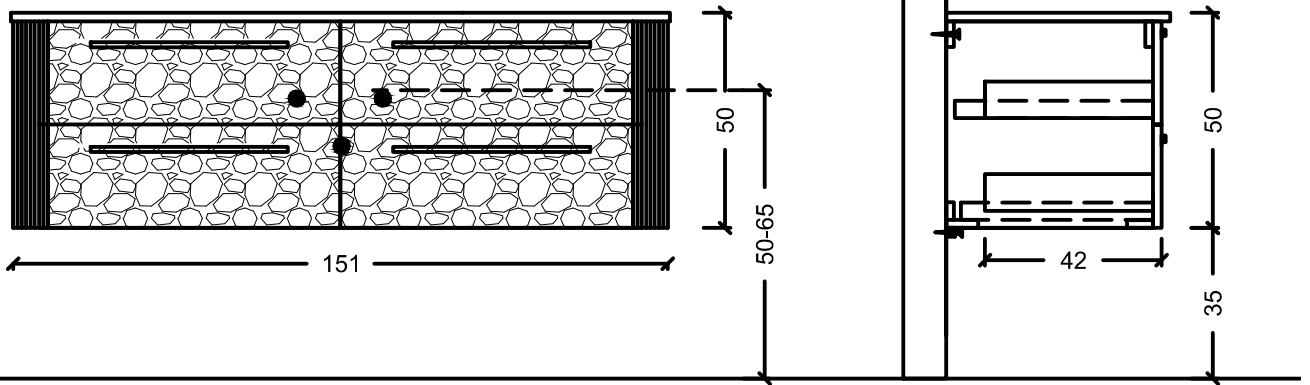

ACQUA RADIUS 122,5

ACQUA RADIUS 122,5 WITH SINK

RADIUS 151 double sink

RADIUS 151

ACQUA RADIUS 151

(5' - 8.89")

65 (2' - 1.59")

35-40 (1' - 1.77" / 1' - 3.74")

50 (1' - 7.68")

35 (1' - 1.77")

ACQUA RADIUS 151 WITH SINK

ACQUA RADIUS 191

(5' - 8.89")

65 (2' - 1.59")

35-40 (1' - 1.77" / 1' - 3.74")

60 (1' - 7.68")

35 (1' - 1.77")

ACQUA RADIUS 191 WITH SINK

ACQUA SLIM 70

ACQUA SLIM 70 WITH SINK

ACQUA SLIM 90

ACQUA SLIM 90 WITH SINK

ACQUA SLIM 110