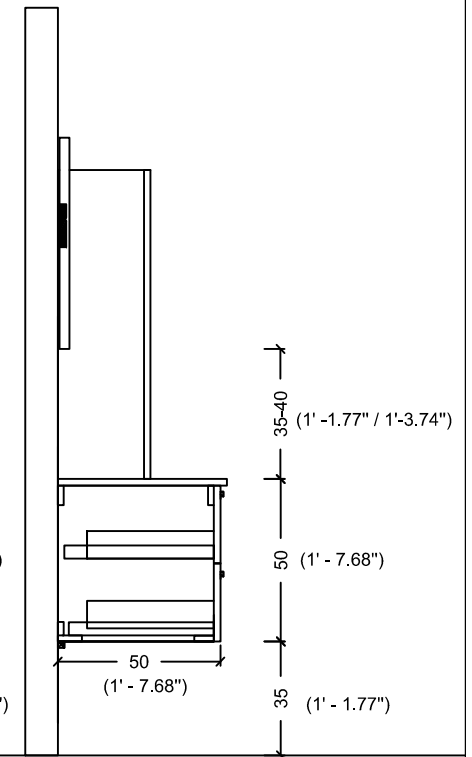

ACQUA FLAT 90