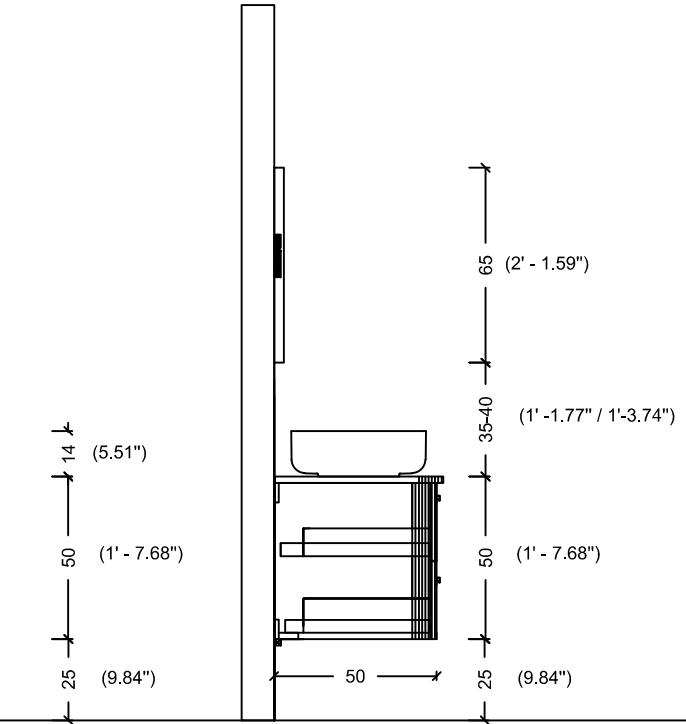

ACQUA FLAT 125 WITH SINK

ACQUA FLAT 138 WITH SINK

175 (5' - 8.89")

ACQUA FLAT 178

ACQUA FLAT 178 WITH SINK

ACQUA RADIUS 60

ACQUA RADIUS 60 WITH SINK

ACQUA RADIUS 82

DRAWER
INSIDE

ACQUA RADIUS 82,5 WITH SINK

ACQUA RADIUS 82,5

ACQUA RADIUS 102.5

DRAWER
INSIDE

ACQUA RADIUS 102,5 WITH SINK

ACQUA RADIUS 122.5

DRAWER
INSIDE

ACQUA RADIUS 122,5

ACQUA RADIUS 122,5 WITH SINK

RADIUS 151 double sink

RADIUS 151

ACQUA RADIUS 151

(5' - 8.89")

65 (2' - 1.59")

35-40 (1' - 1.77" / 1' - 3.74")

50 (1' - 7.68")

35 (1' - 1.77")

ACQUA RADIUS 151 WITH SINK

ACQUA RADIUS 191

(5' - 8.89")

65 (2' - 1.59")

35-40 (1' - 1.77" / 1' - 3.74")

60 (1' - 7.68")