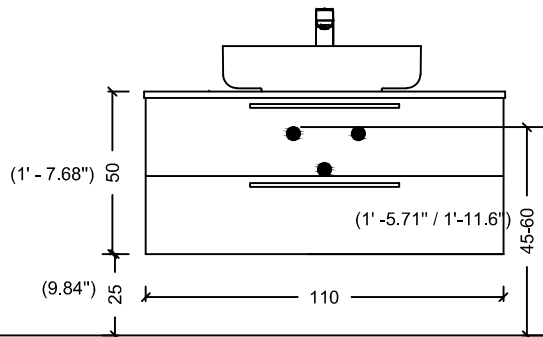

ACQUA FLAT 110 WITH SINK