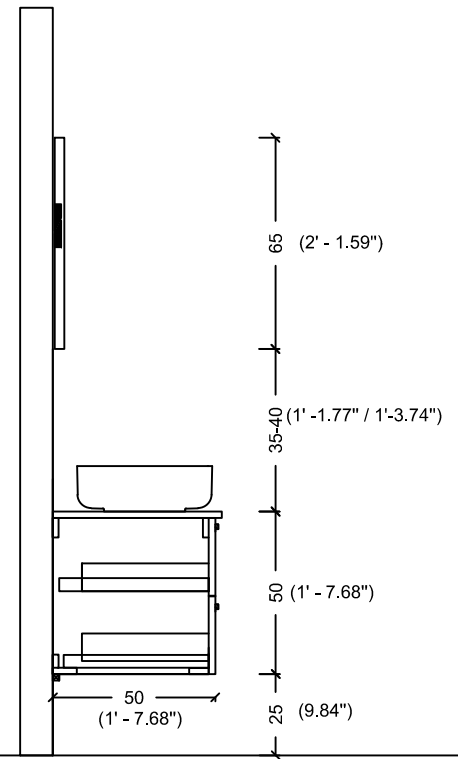

ACQUA FLAT 70 WITH SINK