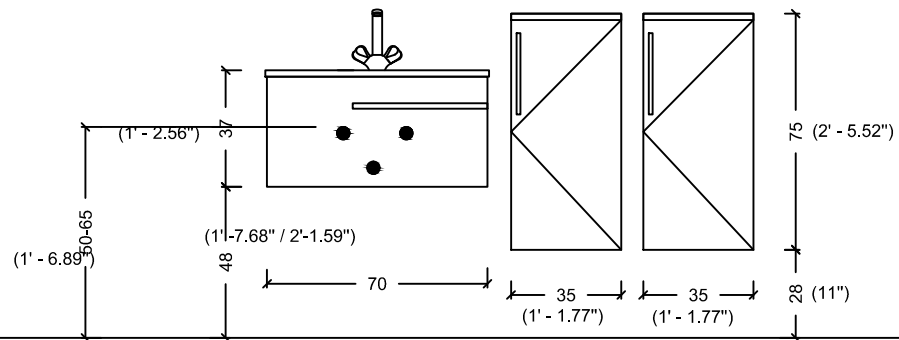

ACQUA RADIUS 122,5

ACQUA RADIUS 122,5 WITH SINK

RADIUS 151 double sink

RADIUS 151

ACQUA RADIUS 151

(5' - 8.89")

65 (2' - 1.59")

35-40 (1' - 1.77" / 1' - 3.74")

50 (1' - 7.68")

35 (1' - 1.77")

ACQUA RADIUS 151 WITH SINK

ACQUA RADIUS 191

(5' - 8.89")

65 (2' - 1.59")

35-40 (1' - 1.77" / 1' - 3.74")

60 (1' - 7.68")

35 (1' - 1.77")

ACQUA RADIUS 191 WITH SINK

ACQUA SLIM 70

ACQUA SLIM 70 WITH SINK

ACQUA SLIM 90

ACQUA SLIM 90 WITH SINK

ACQUA SLIM 110