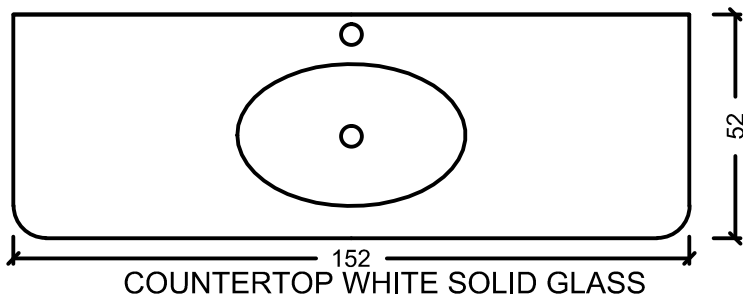

DRAWER
INSIDE

ACQUA RADIUS 82,5 WITH SINK

ACQUA RADIUS 82,5

ACQUA RADIUS 102.5

DRAWER
INSIDE

ACQUA RADIUS 102,5 WITH SINK

ACQUA RADIUS 122.5

DRAWER
INSIDE

ACQUA RADIUS 122,5

ACQUA RADIUS 122,5 WITH SINK

RADIUS 151 double sink

RADIUS 151

ACQUA RADIUS 151

(5' - 8.89")

65 (2' - 1.59")

35-40 (1' - 1.77" / 1' - 3.74")

50 (1' - 7.68")

35 (1' - 1.77")

ACQUA RADIUS 151 WITH SINK

ACQUA RADIUS 191

(5' - 8.89")

65 (2' - 1.59")

35-40 (1' - 1.77" / 1' - 3.74")

60 (1' - 7.68")

35 (1' - 1.77")

ACQUA RADIUS 191 WITH SINK

ACQUA SLIM 70

ACQUA SLIM 70 WITH SINK

ACQUA SLIM 90

ACQUA SLIM 90 WITH SINK

ACQUA SLIM 110