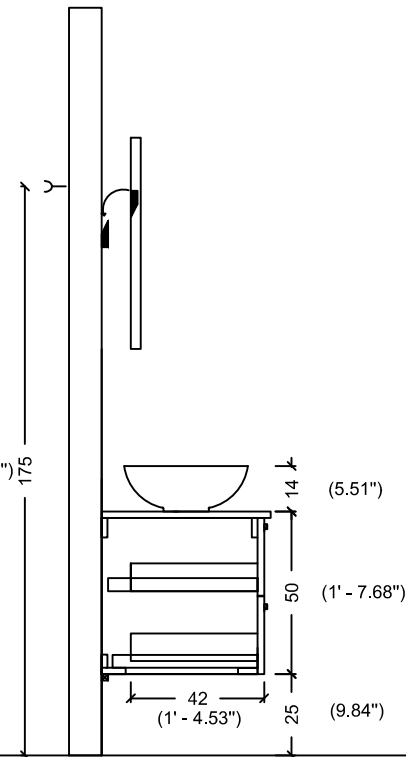

ACQUA FLAT 90 WITH SINK

ACQUA FLAT 110

ACQUA FLAT 110 WITH SINK

ACQUA FLAT 110 LEFT

ACQUA FLAT 110 LEFT WITH SINK

ACQUA FLAT 110 RIGHT

ACQUA FLAT 110 RIGHT WITH SINK

ACQUA FLAT 125

ACQUA FLAT 125 WITH SINK

ACQUA FLAT 138 WITH SINK

175 (5' - 8.89")

ACQUA FLAT 178

ACQUA FLAT 178 WITH SINK

ACQUA RADIUS 60

ACQUA RADIUS 60 WITH SINK

ACQUA RADIUS 82

DRAWER
INSIDE

ACQUA RADIUS 82,5 WITH SINK

ACQUA RADIUS 82,5

ACQUA RADIUS 102.5

DRAWER
INSIDE

ACQUA RADIUS 102,5 WITH SINK

ACQUA RADIUS 122.5

DRAWER
INSIDE

ACQUA RADIUS 122,5

ACQUA RADIUS 122,5 WITH SINK

RADIUS 151 double sink

RADIUS 151

ACQUA RADIUS 151

(5' - 8.89")

65 (2' - 1.59")

35-40 (1' - 1.77" / 1' - 3.74")