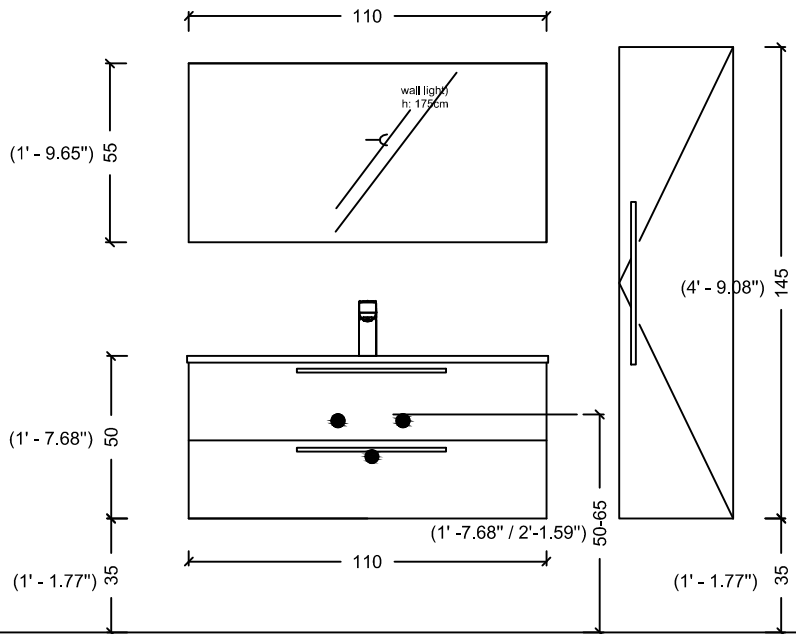

ACQUA FLAT 110