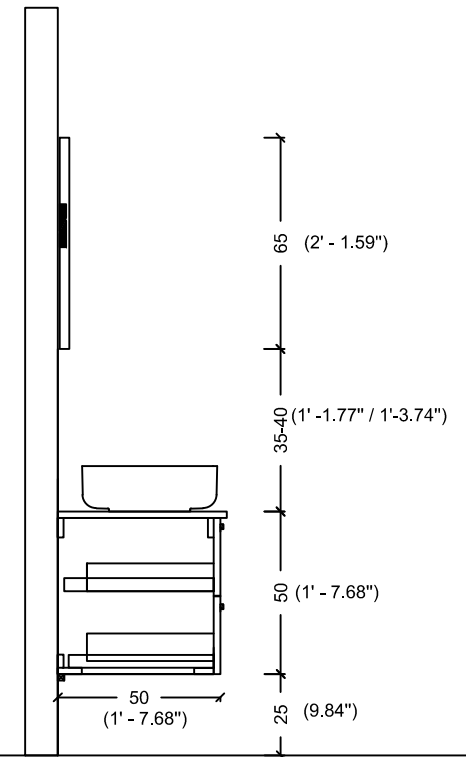

ACQUA FLAT 90 WITH SINK

ACQUA FLAT 110

ACQUA FLAT 110 WITH SINK

ACQUA FLAT 110 LEFT

ACQUA FLAT 110 LEFT WITH SINK

ACQUA FLAT 110 RIGHT

ACQUA FLAT 110 RIGHT WITH SINK

ACQUA FLAT 125

ACQUA FLAT 125 WITH SINK

ACQUA FLAT 138 WITH SINK

175 (5' - 8.89")

ACQUA FLAT 178

ACQUA FLAT 178 WITH SINK

ACQUA RADIUS 60

ACQUA RADIUS 60 WITH SINK

ACQUA RADIUS 82

DRAWER
INSIDE

ACQUA RADIUS 82,5 WITH SINK

ACQUA RADIUS 82,5

ACQUA RADIUS 102.5

DRAWER
INSIDE

ACQUA RADIUS 102,5 WITH SINK

ACQUA RADIUS 122.5

DRAWER
INSIDE

ACQUA RADIUS 122,5

ACQUA RADIUS 122,5 WITH SINK

RADIUS 151 double sink

RADIUS 151

ACQUA RADIUS 151

(5' - 8.89")

65 (2' - 1.59")

35-40 (1' - 1.77" / 1' - 3.74")