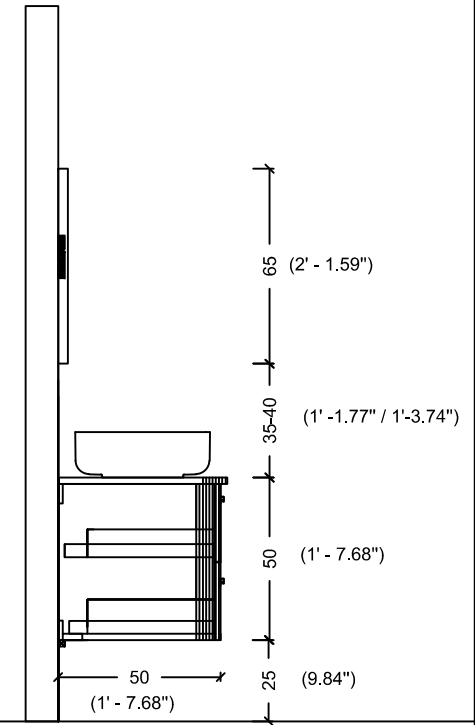

ACQUA FLAT 125 WITH SINK

ACQUA FLAT 138 WITH SINK

175 (5' - 8.89")

ACQUA FLAT 178

ACQUA FLAT 178 WITH SINK

ACQUA RADIUS 60

ACQUA RADIUS 60 WITH SINK

ACQUA RADIUS 82

DRAWER
INSIDE

ACQUA RADIUS 82,5 WITH SINK

ACQUA RADIUS 82,5

ACQUA RADIUS 102.5

DRAWER
INSIDE

ACQUA RADIUS 102,5 WITH SINK

ACQUA RADIUS 122.5

DRAWER
INSIDE

ACQUA RADIUS 122,5

ACQUA RADIUS 122,5 WITH SINK

RADIUS 151 double sink

RADIUS 151

ACQUA RADIUS 151

(5' - 8.89")

65 (2' - 1.59")

35-40 (1' - 1.77" / 1' - 3.74")

50 (1' - 7.68")

35 (1' - 1.77")

ACQUA RADIUS 151 WITH SINK

ACQUA RADIUS 191

(5' - 8.89")

65 (2' - 1.59")

35-40 (1' - 1.77" / 1' - 3.74")

60 (1' - 7.68")