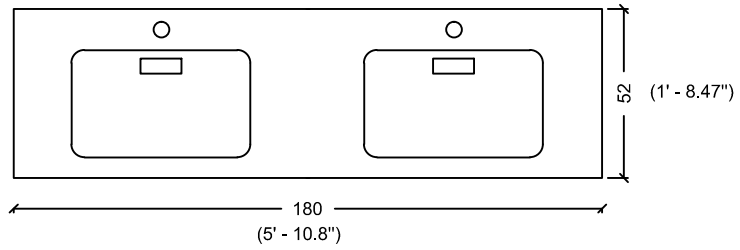

ACQUA FLAT 125 WITH SINK

ACQUA FLAT 138 WITH SINK

175 (5' - 8.89")

ACQUA FLAT 178

ACQUA FLAT 178 WITH SINK

ACQUA RADIUS 60

ACQUA RADIUS 60 WITH SINK

ACQUA RADIUS 82

DRAWER
INSIDE

ACQUA RADIUS 82,5 WITH SINK

ACQUA RADIUS 82,5

ACQUA RADIUS 102.5

DRAWER
INSIDE

ACQUA RADIUS 102,5 WITH SINK

ACQUA RADIUS 122.5

DRAWER
INSIDE

ACQUA RADIUS 122,5

ACQUA RADIUS 122,5 WITH SINK

RADIUS 151 double sink

RADIUS 151

ACQUA RADIUS 151

(5' - 8.89")

65 (2' - 1.59")

35-40 (1' - 1.77" / 1' - 3.74")