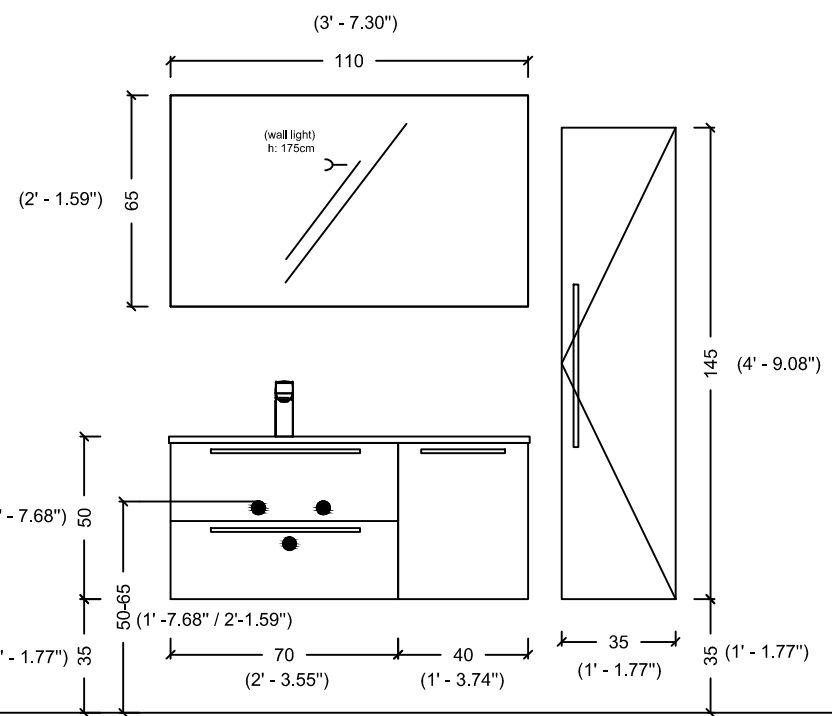

ACQUA FLAT 90 WITH SINK

ACQUA FLAT 110

ACQUA FLAT 110 WITH SINK

ACQUA FLAT 110 LEFT

ACQUA FLAT 110 LEFT WITH SINK

ACQUA FLAT 110 RIGHT

ACQUA FLAT 110 RIGHT WITH SINK

ACQUA FLAT 125

ACQUA FLAT 125 WITH SINK

ACQUA FLAT 138 WITH SINK

175 (5' - 8.89")

ACQUA FLAT 178

ACQUA FLAT 178 WITH SINK

ACQUA RADIUS 60

ACQUA RADIUS 60 WITH SINK

ACQUA RADIUS 82

DRAWER
INSIDE

ACQUA RADIUS 82,5 WITH SINK

ACQUA RADIUS 82,5

ACQUA RADIUS 102.5

DRAWER
INSIDE

ACQUA RADIUS 102,5 WITH SINK

ACQUA RADIUS 122.5

DRAWER
INSIDE

ACQUA RADIUS 122,5

ACQUA RADIUS 122,5 WITH SINK

RADIUS 151 double sink

RADIUS 151

ACQUA RADIUS 151

(5' - 8.89")

65 (2' - 1.59")

35-40 (1' - 1.77" / 1' - 3.74")