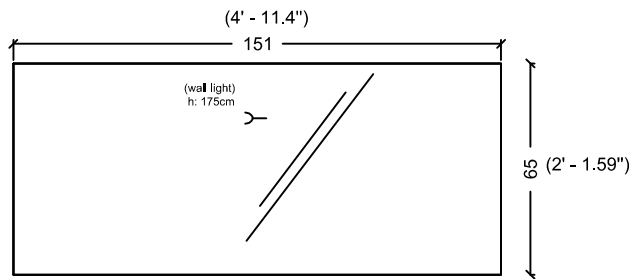

ACQUA RADIUS 122,5

ACQUA RADIUS 122,5 WITH SINK

RADIUS 151 double sink

RADIUS 151

ACQUA RADIUS 151

(5' - 8.89")

65 (2' - 1.59")

35-40 (1' - 1.77" / 1' - 3.74")

50 (1' - 7.68")

35 (1' - 1.77")

ACQUA RADIUS 151 WITH SINK

ACQUA RADIUS 191

(5' - 8.89")

65 (2' - 1.59")

35-40 (1' - 1.77" / 1' - 3.74")

60 (1' - 7.68")

35 (1' - 1.77")

ACQUA RADIUS 191 WITH SINK

ACQUA SLIM 70

ACQUA SLIM 70 WITH SINK

ACQUA SLIM 90

ACQUA SLIM 90 WITH SINK

ACQUA SLIM 110