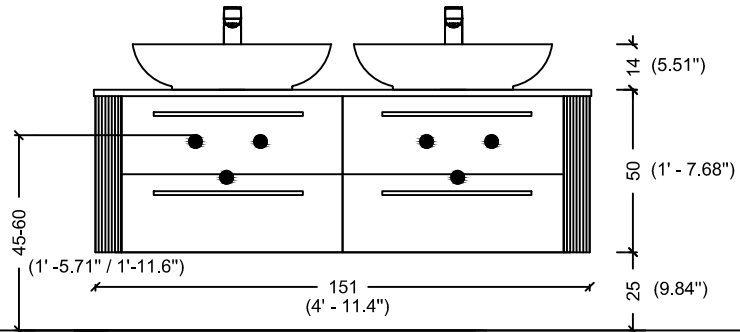

DRAWER
INSIDE

ACQUA RADIUS 82,5 WITH SINK

ACQUA RADIUS 82,5

ACQUA RADIUS 102.5

DRAWER
INSIDE

ACQUA RADIUS 102,5 WITH SINK

ACQUA RADIUS 122.5

DRAWER
INSIDE

ACQUA RADIUS 122,5

ACQUA RADIUS 122,5 WITH SINK

RADIUS 151 double sink

RADIUS 151

ACQUA RADIUS 151

(5' - 8.89")

65 (2' - 1.59")

35-40 (1' - 1.77" / 1' - 3.74")

50 (1' - 7.68")

35 (1' - 1.77")

ACQUA RADIUS 151 WITH SINK

ACQUA RADIUS 191

(5' - 8.89")

65 (2' - 1.59")

35-40 (1' - 1.77" / 1' - 3.74")

60 (1' - 7.68")