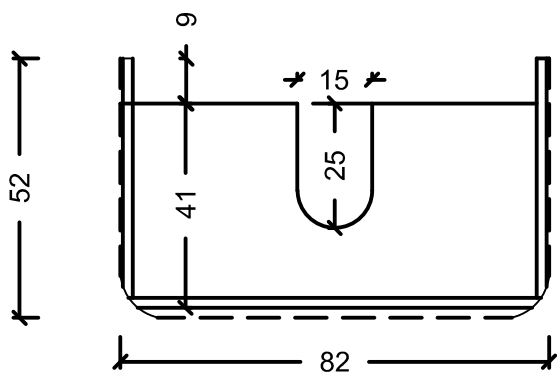

ACQUA FLAT 125 WITH SINK

ACQUA FLAT 138 WITH SINK

175 (5' - 8.89")

ACQUA FLAT 178

ACQUA FLAT 178 WITH SINK

ACQUA RADIUS 60

ACQUA RADIUS 60 WITH SINK

ACQUA RADIUS 82

DRAWER
INSIDE

ACQUA RADIUS 82,5 WITH SINK

ACQUA RADIUS 82,5

ACQUA RADIUS 102.5

DRAWER
INSIDE

ACQUA RADIUS 102,5 WITH SINK

ACQUA RADIUS 122.5

DRAWER
INSIDE

ACQUA RADIUS 122,5

ACQUA RADIUS 122,5 WITH SINK

RADIUS 151 double sink

RADIUS 151

ACQUA RADIUS 151

(5' - 8.89")

65 (2' - 1.59")

35-40 (1' - 1.77" / 1' - 3.74")

50 (1' - 7.68")

35 (1' - 1.77")

ACQUA RADIUS 151 WITH SINK

ACQUA RADIUS 191

(5' - 8.89")

65 (2' - 1.59")

35-40 (1' - 1.77" / 1' - 3.74")

60 (1' - 7.68")