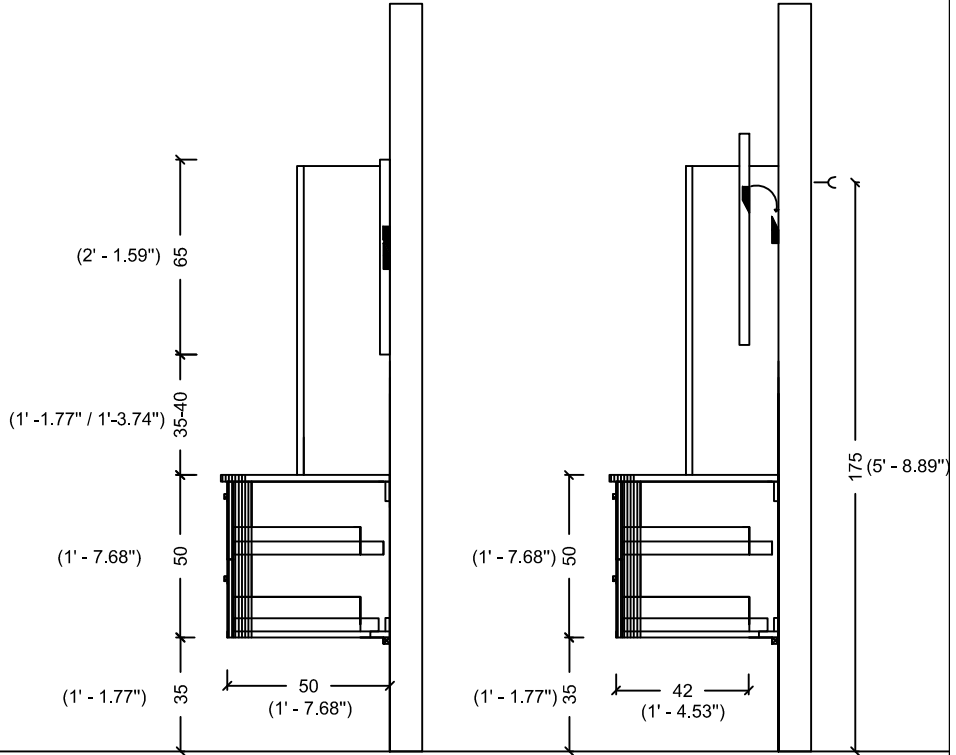

ACQUA FLAT 125 WITH SINK

ACQUA FLAT 138 WITH SINK

175 (5' - 8.89")

ACQUA FLAT 178

ACQUA FLAT 178 WITH SINK

ACQUA RADIUS 60

ACQUA RADIUS 60 WITH SINK

ACQUA RADIUS 82

DRAWER
INSIDE

ACQUA RADIUS 82,5 WITH SINK

ACQUA RADIUS 82,5

ACQUA RADIUS 102.5

DRAWER
INSIDE

ACQUA RADIUS 102,5 WITH SINK

ACQUA RADIUS 122.5

DRAWER
INSIDE

ACQUA RADIUS 122,5

ACQUA RADIUS 122,5 WITH SINK

RADIUS 151 double sink

RADIUS 151

ACQUA RADIUS 151

(5' - 8.89")

65 (2' - 1.59")

35-40 (1' - 1.77" / 1' - 3.74")

50 (1' - 7.68")

35 (1' - 1.77")

ACQUA RADIUS 151 WITH SINK

ACQUA RADIUS 191

(5' - 8.89")

65 (2' - 1.59")

35-40 (1' - 1.77" / 1' - 3.74")

60 (1' - 7.68")