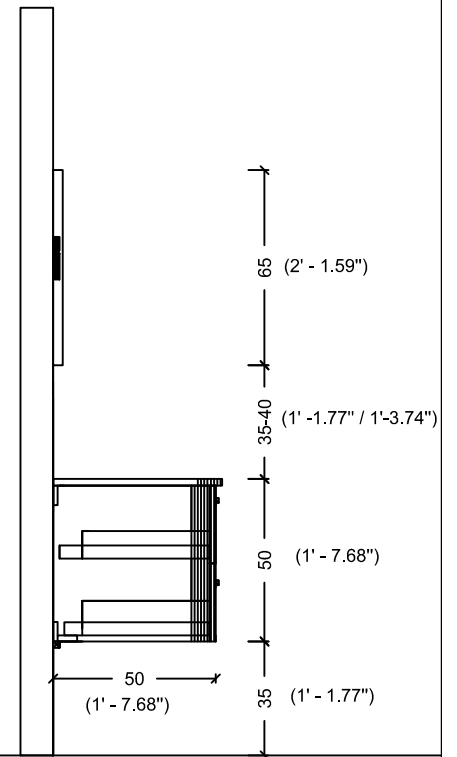

DRAWER
INSIDE

ACQUA RADIUS 82,5 WITH SINK

ACQUA RADIUS 82,5

ACQUA RADIUS 102.5

DRAWER
INSIDE

ACQUA RADIUS 102,5 WITH SINK

ACQUA RADIUS 122.5

DRAWER
INSIDE

ACQUA RADIUS 122,5

ACQUA RADIUS 122,5 WITH SINK

RADIUS 151 double sink

RADIUS 151

ACQUA RADIUS 151

(5' - 8.89")

65 (2' - 1.59")

35-40 (1' - 1.77" / 1' - 3.74")

50 (1' - 7.68")

35 (1' - 1.77")

ACQUA RADIUS 151 WITH SINK

ACQUA RADIUS 191

(5' - 8.89")

65 (2' - 1.59")

35-40 (1' - 1.77" / 1' - 3.74")

60 (1' - 7.68")

35 (1' - 1.77")

ACQUA RADIUS 191 WITH SINK

ACQUA SLIM 70

ACQUA SLIM 70 WITH SINK

ACQUA SLIM 90

ACQUA SLIM 90 WITH SINK

ACQUA SLIM 110