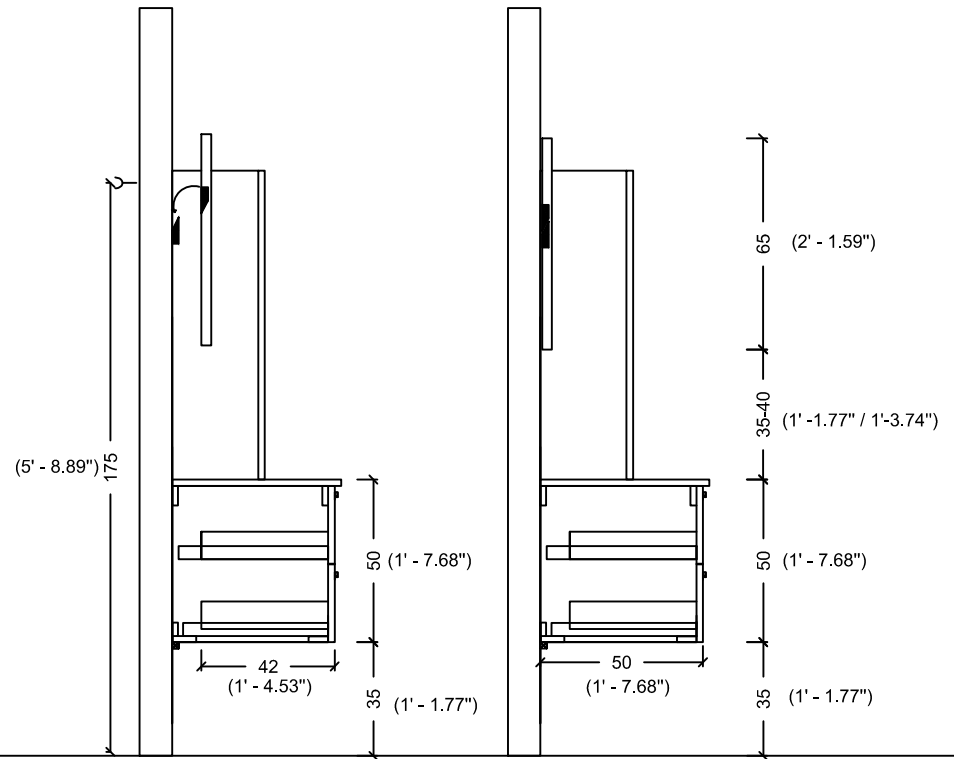

ACQUA FLAT 90 WITH SINK

ACQUA FLAT 110

ACQUA FLAT 110 WITH SINK

ACQUA FLAT 110 LEFT

ACQUA FLAT 110 LEFT WITH SINK

ACQUA FLAT 110 RIGHT

ACQUA FLAT 110 RIGHT WITH SINK

ACQUA FLAT 125

ACQUA FLAT 125 WITH SINK

ACQUA FLAT 138 WITH SINK

175 (5' - 8.89")

ACQUA FLAT 178

ACQUA FLAT 178 WITH SINK

ACQUA RADIUS 60

ACQUA RADIUS 60 WITH SINK

ACQUA RADIUS 82

DRAWER
INSIDE

ACQUA RADIUS 82,5 WITH SINK

ACQUA RADIUS 82,5

ACQUA RADIUS 102.5

DRAWER
INSIDE

ACQUA RADIUS 102,5 WITH SINK

ACQUA RADIUS 122.5

DRAWER
INSIDE

ACQUA RADIUS 122,5

ACQUA RADIUS 122,5 WITH SINK

RADIUS 151 double sink

RADIUS 151

ACQUA RADIUS 151

(5' - 8.89")

65 (2' - 1.59")

35-40 (1' - 1.77" / 1' - 3.74")