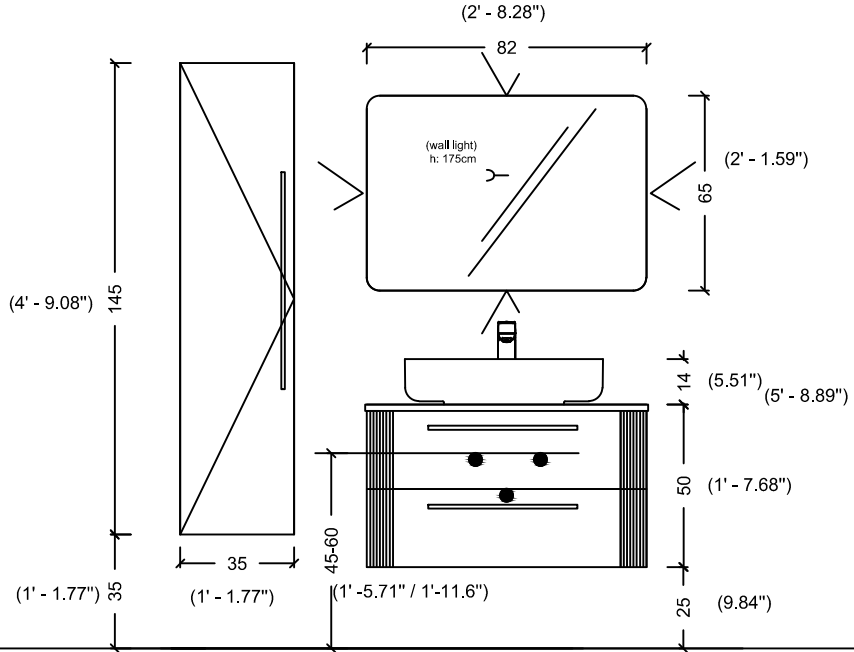

ACQUA FLAT 125 WITH SINK

ACQUA FLAT 138 WITH SINK

175 (5' - 8.89")

ACQUA FLAT 178

ACQUA FLAT 178 WITH SINK

ACQUA RADIUS 60

ACQUA RADIUS 60 WITH SINK

ACQUA RADIUS 82

DRAWER
INSIDE

ACQUA RADIUS 82,5 WITH SINK

ACQUA RADIUS 82,5

ACQUA RADIUS 102.5

DRAWER
INSIDE

ACQUA RADIUS 102,5 WITH SINK

ACQUA RADIUS 122.5

DRAWER
INSIDE

ACQUA RADIUS 122,5

ACQUA RADIUS 122,5 WITH SINK

RADIUS 151 double sink

RADIUS 151

ACQUA RADIUS 151

(5' - 8.89")

65 (2' - 1.59")

35-40 (1' - 1.77" / 1' - 3.74")