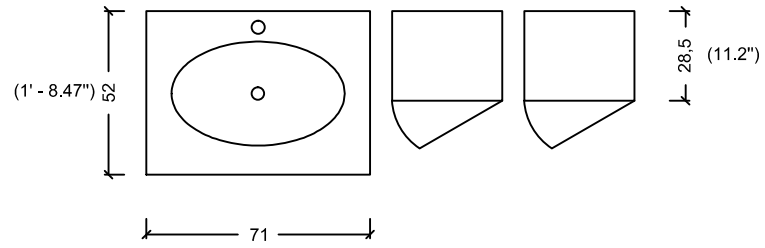

ACQUA RADIUS 122,5

ACQUA RADIUS 122,5 WITH SINK

RADIUS 151 double sink

RADIUS 151

ACQUA RADIUS 151

(5' - 8.89")

65 (2' - 1.59")

35-40 (1' - 1.77" / 1' - 3.74")

50 (1' - 7.68")

35 (1' - 1.77")

ACQUA RADIUS 151 WITH SINK

ACQUA RADIUS 191

(5' - 8.89")

65 (2' - 1.59")

35-40 (1' - 1.77" / 1' - 3.74")

60 (1' - 7.68")

35 (1' - 1.77")

ACQUA RADIUS 191 WITH SINK

ACQUA SLIM 70

ACQUA SLIM 70 WITH SINK

ACQUA SLIM 90

ACQUA SLIM 90 WITH SINK

ACQUA SLIM 110