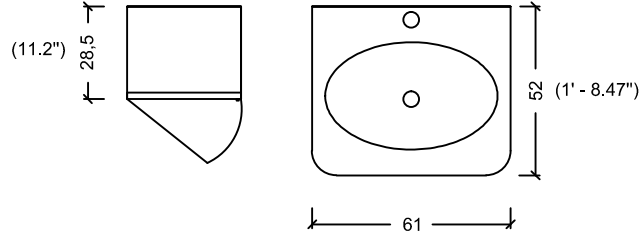

ACQUA FLAT 125 WITH SINK

ACQUA FLAT 138 WITH SINK

175 (5' - 8.89")

ACQUA FLAT 178

ACQUA FLAT 178 WITH SINK

ACQUA RADIUS 60

ACQUA RADIUS 60 WITH SINK

ACQUA RADIUS 82

DRAWER
INSIDE

ACQUA RADIUS 82,5 WITH SINK

ACQUA RADIUS 82,5

ACQUA RADIUS 102.5

DRAWER
INSIDE

ACQUA RADIUS 102,5 WITH SINK

ACQUA RADIUS 122.5

DRAWER
INSIDE

ACQUA RADIUS 122,5

ACQUA RADIUS 122,5 WITH SINK

RADIUS 151 double sink

RADIUS 151

ACQUA RADIUS 151

(5' - 8.89")

65 (2' - 1.59")

35-40 (1' - 1.77" / 1' - 3.74")

50 (1' - 7.68")

35 (1' - 1.77")

ACQUA RADIUS 151 WITH SINK

ACQUA RADIUS 191

(5' - 8.89")

65 (2' - 1.59")

35-40 (1' - 1.77" / 1' - 3.74")

60 (1' - 7.68")