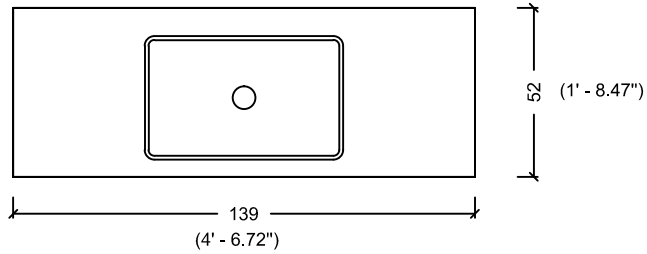

ACQUA FLAT 90 WITH SINK

ACQUA FLAT 110

ACQUA FLAT 110 WITH SINK

ACQUA FLAT 110 LEFT

ACQUA FLAT 110 LEFT WITH SINK

ACQUA FLAT 110 RIGHT

ACQUA FLAT 110 RIGHT WITH SINK

ACQUA FLAT 125

ACQUA FLAT 125 WITH SINK

ACQUA FLAT 138 WITH SINK

175 (5' - 8.89")

ACQUA FLAT 178

ACQUA FLAT 178 WITH SINK

ACQUA RADIUS 60

ACQUA RADIUS 60 WITH SINK

ACQUA RADIUS 82

DRAWER
INSIDE

ACQUA RADIUS 82,5 WITH SINK

ACQUA RADIUS 82,5

ACQUA RADIUS 102.5

DRAWER
INSIDE

ACQUA RADIUS 102,5 WITH SINK

ACQUA RADIUS 122.5

DRAWER
INSIDE

ACQUA RADIUS 122,5

ACQUA RADIUS 122,5 WITH SINK

RADIUS 151 double sink

RADIUS 151

ACQUA RADIUS 151

(5' - 8.89")

65 (2' - 1.59")

35-40 (1' - 1.77" / 1' - 3.74")