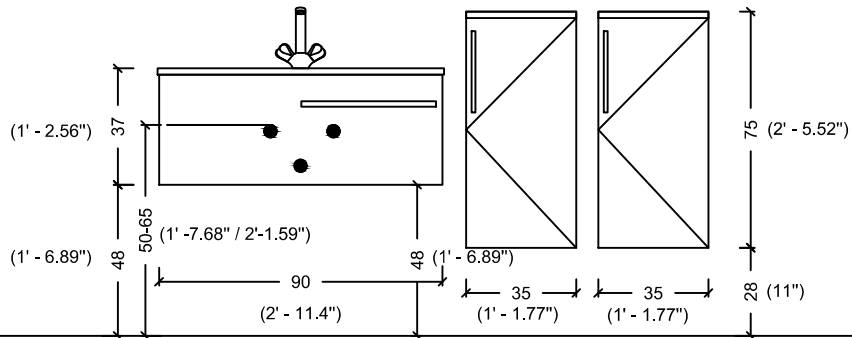

50 (1' - 7.68")

35 (1' - 1.77")

ACQUA RADIUS 151 WITH SINK

ACQUA RADIUS 191

(5' - 8.89")

65 (2' - 1.59")

35-40 (1' - 1.77" / 1' - 3.74")

60 (1' - 7.68")

35 (1' - 1.77")

ACQUA RADIUS 191 WITH SINK

ACQUA SLIM 70

ACQUA SLIM 70 WITH SINK

ACQUA SLIM 90

ACQUA SLIM 90 WITH SINK

ACQUA SLIM 110