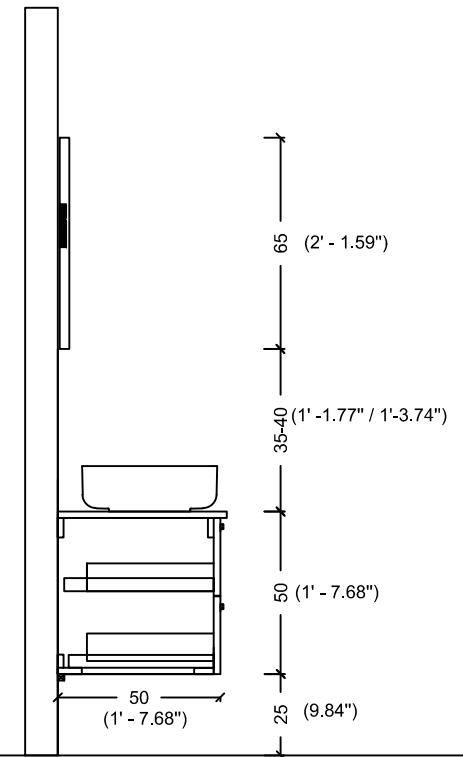

ACQUA FLAT 90 WITH SINK

ACQUA FLAT 110

ACQUA FLAT 110 WITH SINK

ACQUA FLAT 110 LEFT

ACQUA FLAT 110 LEFT WITH SINK

ACQUA FLAT 110 RIGHT

ACQUA FLAT 110 RIGHT WITH SINK

ACQUA FLAT 125

ACQUA FLAT 125 WITH SINK

ACQUA FLAT 138 WITH SINK

175 (5' - 8.89")

ACQUA FLAT 178

ACQUA FLAT 178 WITH SINK

ACQUA RADIUS 60

ACQUA RADIUS 60 WITH SINK

ACQUA RADIUS 82

DRAWER
INSIDE

ACQUA RADIUS 82,5 WITH SINK

ACQUA RADIUS 82,5

ACQUA RADIUS 102.5

DRAWER
INSIDE

ACQUA RADIUS 102,5 WITH SINK

ACQUA RADIUS 122.5

DRAWER
INSIDE

ACQUA RADIUS 122,5

ACQUA RADIUS 122,5 WITH SINK

RADIUS 151 double sink

RADIUS 151

ACQUA RADIUS 151

(5' - 8.89")

65 (2' - 1.59")

35-40 (1' - 1.77" / 1' - 3.74")