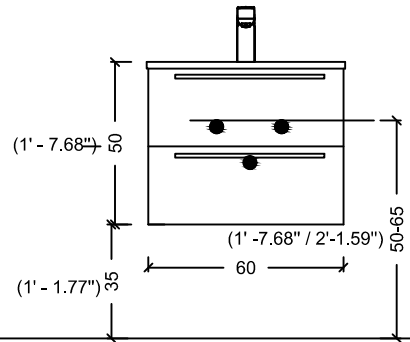

ACQUA FLAT 60