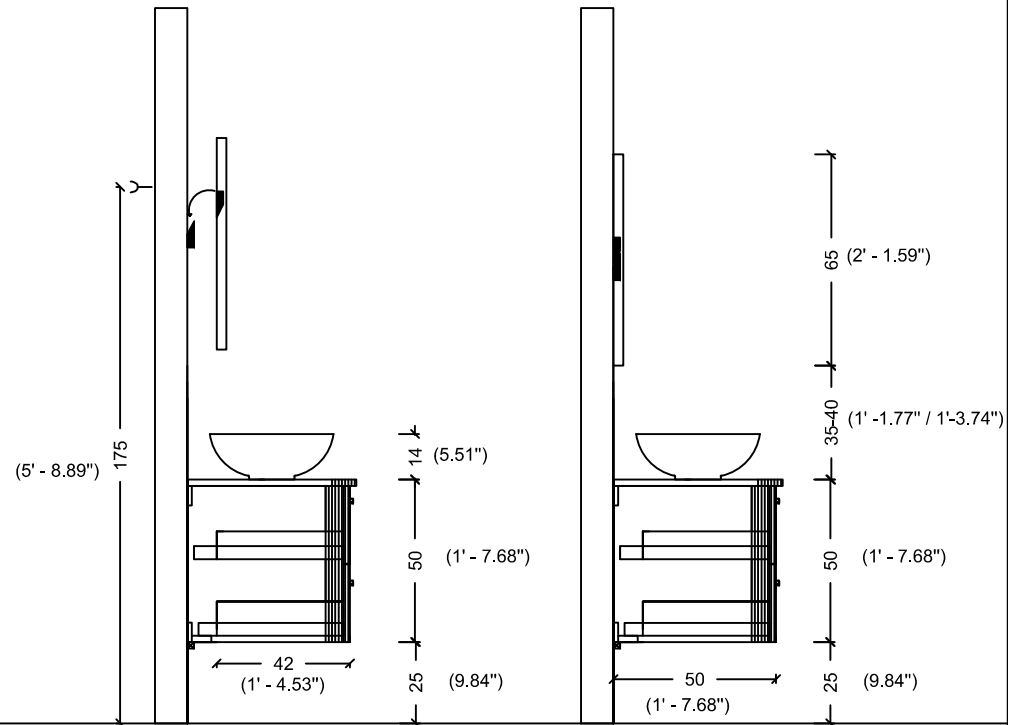

DRAWER
INSIDE

ACQUA RADIUS 82,5 WITH SINK

ACQUA RADIUS 82,5

ACQUA RADIUS 102.5

DRAWER
INSIDE

ACQUA RADIUS 102,5 WITH SINK

ACQUA RADIUS 122.5

DRAWER
INSIDE

ACQUA RADIUS 122,5

ACQUA RADIUS 122,5 WITH SINK

RADIUS 151 double sink

RADIUS 151

ACQUA RADIUS 151

(5' - 8.89")

65 (2' - 1.59")

35-40 (1' - 1.77" / 1' - 3.74")

50 (1' - 7.68")

35 (1' - 1.77")

ACQUA RADIUS 151 WITH SINK

ACQUA RADIUS 191

(5' - 8.89")

65 (2' - 1.59")

35-40 (1' - 1.77" / 1' - 3.74")

60 (1' - 7.68")

35 (1' - 1.77")

ACQUA RADIUS 191 WITH SINK

ACQUA SLIM 70

ACQUA SLIM 70 WITH SINK

ACQUA SLIM 90

ACQUA SLIM 90 WITH SINK

ACQUA SLIM 110