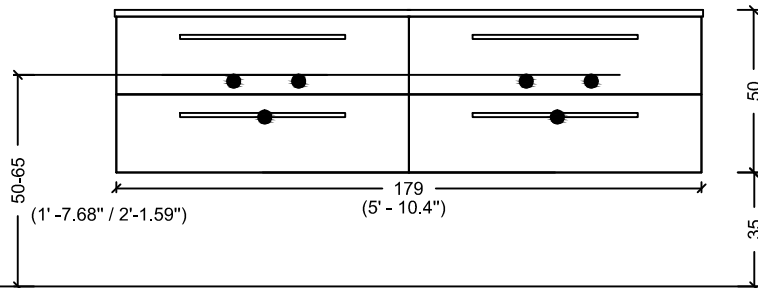

ACQUA FLAT 125 WITH SINK

ACQUA FLAT 138 WITH SINK

175 (5' - 8.89")

ACQUA FLAT 178

ACQUA FLAT 178 WITH SINK

ACQUA RADIUS 60

ACQUA RADIUS 60 WITH SINK

ACQUA RADIUS 82

DRAWER
INSIDE

ACQUA RADIUS 82,5 WITH SINK

ACQUA RADIUS 82,5

ACQUA RADIUS 102.5

DRAWER
INSIDE

ACQUA RADIUS 102,5 WITH SINK

ACQUA RADIUS 122.5

DRAWER
INSIDE

ACQUA RADIUS 122,5

ACQUA RADIUS 122,5 WITH SINK

RADIUS 151 double sink

RADIUS 151

ACQUA RADIUS 151

(5' - 8.89")

65 (2' - 1.59")

35-40 (1' - 1.77" / 1' - 3.74")

50 (1' - 7.68")

35 (1' - 1.77")

ACQUA RADIUS 151 WITH SINK

ACQUA RADIUS 191

(5' - 8.89")

65 (2' - 1.59")

35-40 (1' - 1.77" / 1' - 3.74")

60 (1' - 7.68")