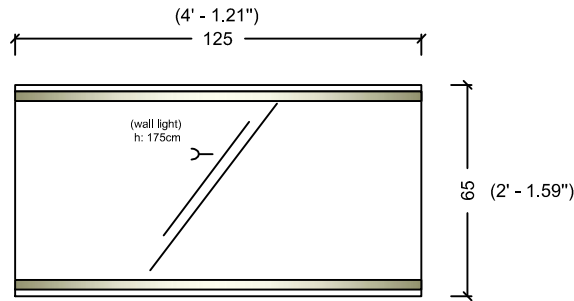

ACQUA FLAT 90 WITH SINK

ACQUA FLAT 110

ACQUA FLAT 110 WITH SINK

ACQUA FLAT 110 LEFT

ACQUA FLAT 110 LEFT WITH SINK

ACQUA FLAT 110 RIGHT

ACQUA FLAT 110 RIGHT WITH SINK

ACQUA FLAT 125

ACQUA FLAT 125 WITH SINK

ACQUA FLAT 138 WITH SINK

175 (5' - 8.89")

ACQUA FLAT 178

ACQUA FLAT 178 WITH SINK

ACQUA RADIUS 60

ACQUA RADIUS 60 WITH SINK

ACQUA RADIUS 82

ACQUA RADIUS 122,5

ACQUA RADIUS 122,5 WITH SINK

RADIUS 151 double sink

RADIUS 151

ACQUA RADIUS 151

(5' - 8.89")

65 (2' - 1.59")

35-40 (1' - 1.77" / 1' - 3.74")