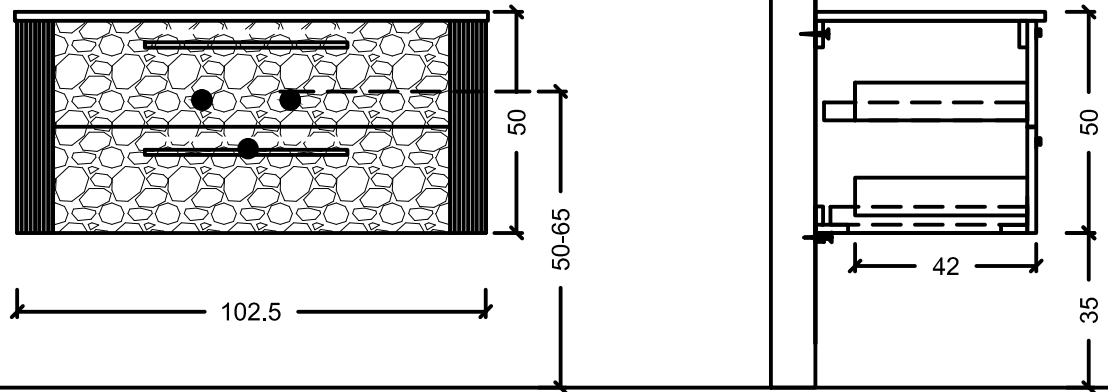

ACQUA FLAT 125 WITH SINK

ACQUA FLAT 138 WITH SINK

175 (5' - 8.89")

ACQUA FLAT 178

ACQUA FLAT 178 WITH SINK

ACQUA RADIUS 60

ACQUA RADIUS 60 WITH SINK

ACQUA RADIUS 82

DRAWER
INSIDE

ACQUA RADIUS 82,5 WITH SINK

ACQUA RADIUS 82,5

ACQUA RADIUS 102.5

DRAWER
INSIDE

ACQUA RADIUS 102,5 WITH SINK

ACQUA RADIUS 122.5

DRAWER
INSIDE

ACQUA RADIUS 122,5

ACQUA RADIUS 122,5 WITH SINK

RADIUS 151 double sink

RADIUS 151

ACQUA RADIUS 151

(5' - 8.89")

65 (2' - 1.59")

35-40 (1' - 1.77" / 1' - 3.74")