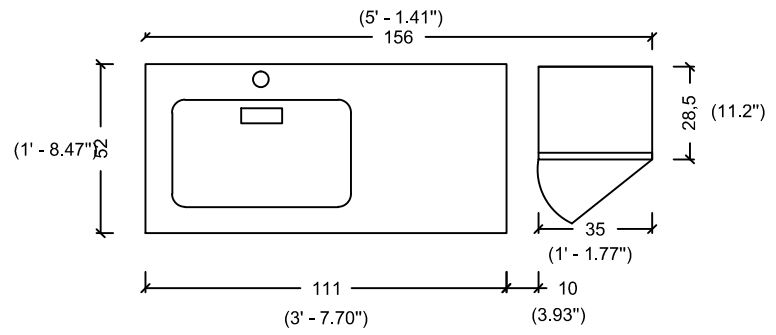

ACQUA FLAT 90 WITH SINK

ACQUA FLAT 110

ACQUA FLAT 110 WITH SINK

ACQUA FLAT 110 LEFT

ACQUA FLAT 110 LEFT WITH SINK

ACQUA FLAT 110 RIGHT

ACQUA FLAT 110 RIGHT WITH SINK

ACQUA FLAT 125

ACQUA FLAT 125 WITH SINK

ACQUA FLAT 138 WITH SINK

175 (5' - 8.89")

ACQUA FLAT 178

ACQUA FLAT 178 WITH SINK

ACQUA RADIUS 60

ACQUA RADIUS 60 WITH SINK

ACQUA RADIUS 82

DRAWER
INSIDE

ACQUA RADIUS 82,5 WITH SINK

ACQUA RADIUS 82,5

ACQUA RADIUS 102.5

DRAWER
INSIDE

ACQUA RADIUS 102,5 WITH SINK

ACQUA RADIUS 122.5

DRAWER
INSIDE

ACQUA RADIUS 122,5

ACQUA RADIUS 122,5 WITH SINK

RADIUS 151 double sink

RADIUS 151

ACQUA RADIUS 151

(5' - 8.89")

65 (2' - 1.59")

35-40 (1' - 1.77" / 1' - 3.74")