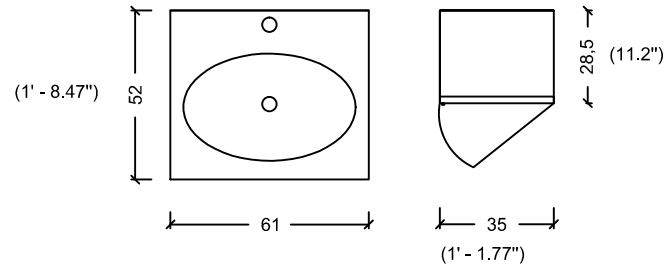

ACQUA FLAT 60