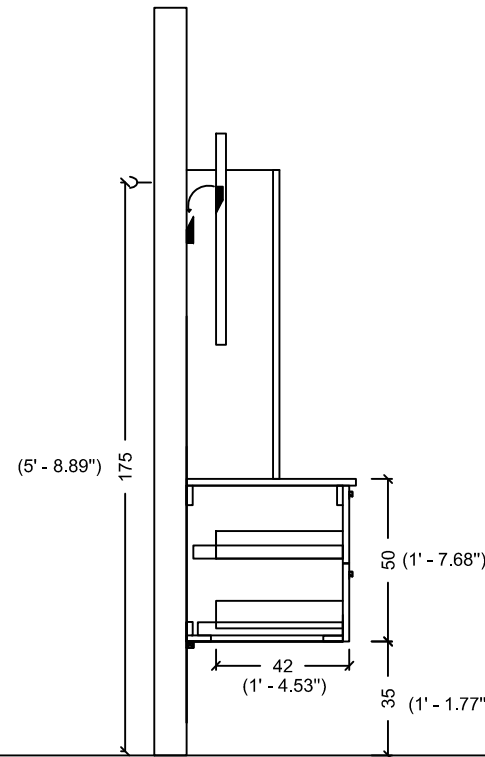

ACQUA FLAT 90