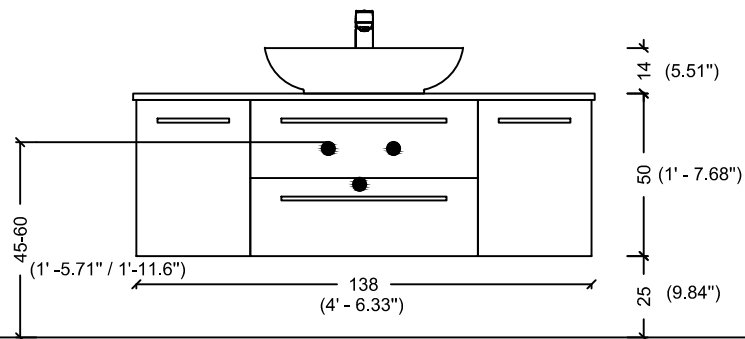

ACQUA FLAT 90 WITH SINK

ACQUA FLAT 110

ACQUA FLAT 110 WITH SINK

ACQUA FLAT 110 LEFT

ACQUA FLAT 110 LEFT WITH SINK

ACQUA FLAT 110 RIGHT

ACQUA FLAT 110 RIGHT WITH SINK

ACQUA FLAT 125

ACQUA FLAT 125 WITH SINK

ACQUA FLAT 138 WITH SINK

175 (5' - 8.89")

ACQUA FLAT 178

ACQUA FLAT 178 WITH SINK

ACQUA RADIUS 60

ACQUA RADIUS 60 WITH SINK

ACQUA RADIUS 82

DRAWER
INSIDE

ACQUA RADIUS 82,5 WITH SINK

ACQUA RADIUS 82,5

ACQUA RADIUS 102.5

DRAWER
INSIDE

ACQUA RADIUS 102,5 WITH SINK

ACQUA RADIUS 122.5

DRAWER
INSIDE

ACQUA RADIUS 122,5

ACQUA RADIUS 122,5 WITH SINK

RADIUS 151 double sink

RADIUS 151

ACQUA RADIUS 151

(5' - 8.89")

65 (2' - 1.59")

35-40 (1' - 1.77" / 1' - 3.74")