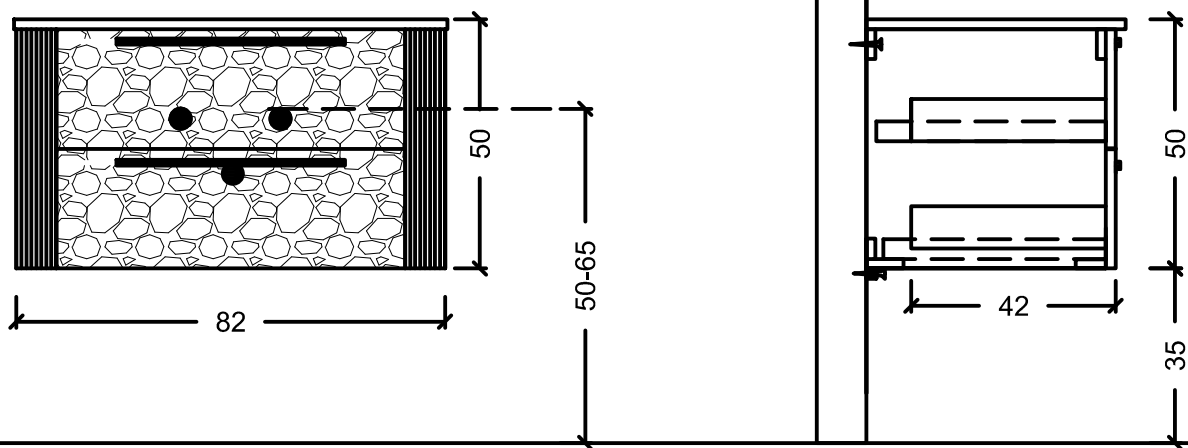

ACQUA FLAT 125 WITH SINK

ACQUA FLAT 138 WITH SINK

175 (5' - 8.89")

ACQUA FLAT 178

ACQUA FLAT 178 WITH SINK

ACQUA RADIUS 60

ACQUA RADIUS 60 WITH SINK

ACQUA RADIUS 82

DRAWER
INSIDE

ACQUA RADIUS 82,5 WITH SINK

ACQUA RADIUS 82,5

ACQUA RADIUS 102.5

DRAWER
INSIDE

ACQUA RADIUS 102,5 WITH SINK

ACQUA RADIUS 122.5

DRAWER
INSIDE

ACQUA RADIUS 122,5

ACQUA RADIUS 122,5 WITH SINK

RADIUS 151 double sink

RADIUS 151

ACQUA RADIUS 151

(5' - 8.89")

65 (2' - 1.59")

35-40 (1' - 1.77" / 1' - 3.74")