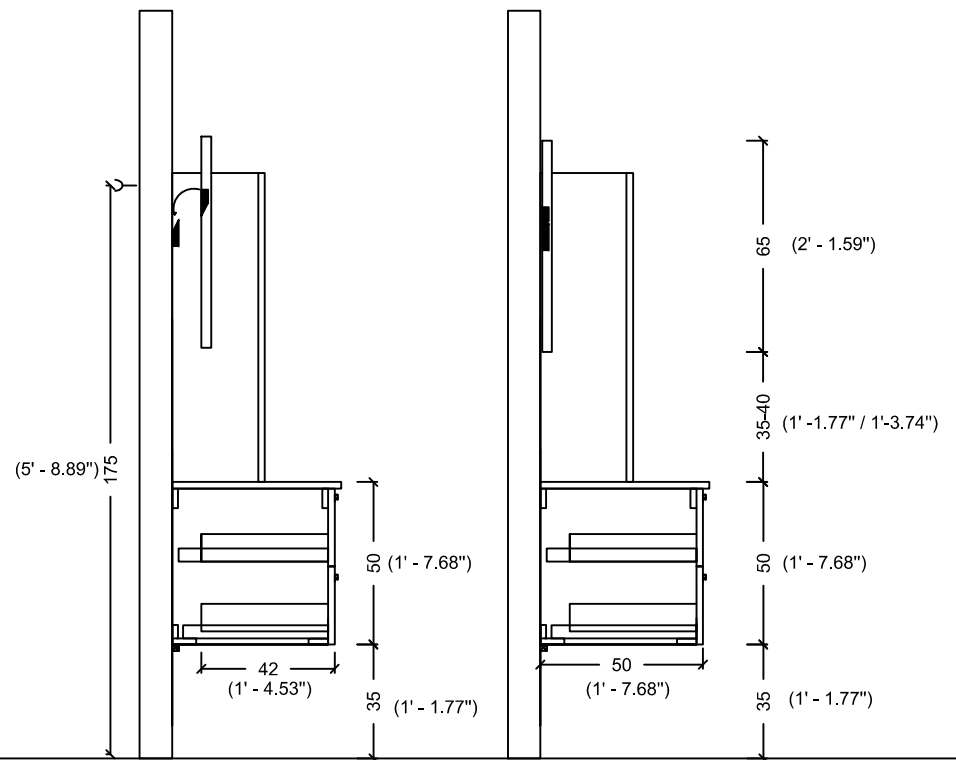

ACQUA FLAT 125 WITH SINK

ACQUA FLAT 138 WITH SINK

175 (5' - 8.89")

ACQUA FLAT 178

ACQUA FLAT 178 WITH SINK

ACQUA RADIUS 60

ACQUA RADIUS 60 WITH SINK

ACQUA RADIUS 82

DRAWER
INSIDE

ACQUA RADIUS 82,5 WITH SINK

ACQUA RADIUS 82,5

ACQUA RADIUS 102.5

DRAWER
INSIDE

ACQUA RADIUS 102,5 WITH SINK

ACQUA RADIUS 122.5

DRAWER
INSIDE

ACQUA RADIUS 122,5

ACQUA RADIUS 122,5 WITH SINK

RADIUS 151 double sink

RADIUS 151

ACQUA RADIUS 151

(5' - 8.89")

65 (2' - 1.59")

35-40 (1' - 1.77" / 1' - 3.74")

50 (1' - 7.68")

35 (1' - 1.77")

ACQUA RADIUS 151 WITH SINK

ACQUA RADIUS 191

(5' - 8.89")

65 (2' - 1.59")

35-40 (1' - 1.77" / 1' - 3.74")

60 (1' - 7.68")