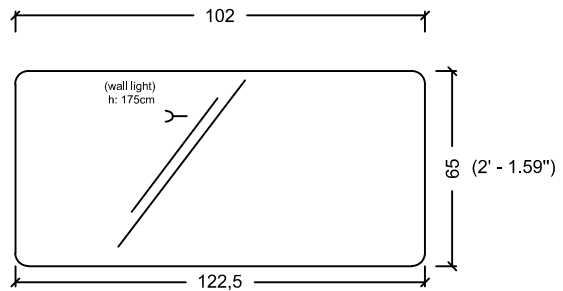

ACQUA FLAT 125 WITH SINK

ACQUA FLAT 138 WITH SINK

175 (5' - 8.89")

ACQUA FLAT 178

ACQUA FLAT 178 WITH SINK

ACQUA RADIUS 60

ACQUA RADIUS 60 WITH SINK

ACQUA RADIUS 82

DRAWER
INSIDE

ACQUA RADIUS 82,5 WITH SINK

ACQUA RADIUS 82,5

ACQUA RADIUS 102.5

DRAWER
INSIDE

ACQUA RADIUS 102,5 WITH SINK

ACQUA RADIUS 122.5

DRAWER
INSIDE

ACQUA RADIUS 122,5

ACQUA RADIUS 122,5 WITH SINK

RADIUS 151 double sink

RADIUS 151

ACQUA RADIUS 151

(5' - 8.89")

65 (2' - 1.59")

35-40 (1' - 1.77" / 1' - 3.74")

50 (1' - 7.68")

35 (1' - 1.77")

ACQUA RADIUS 151 WITH SINK

ACQUA RADIUS 191

(5' - 8.89")

65 (2' - 1.59")

35-40 (1' - 1.77" / 1' - 3.74")

60 (1' - 7.68")