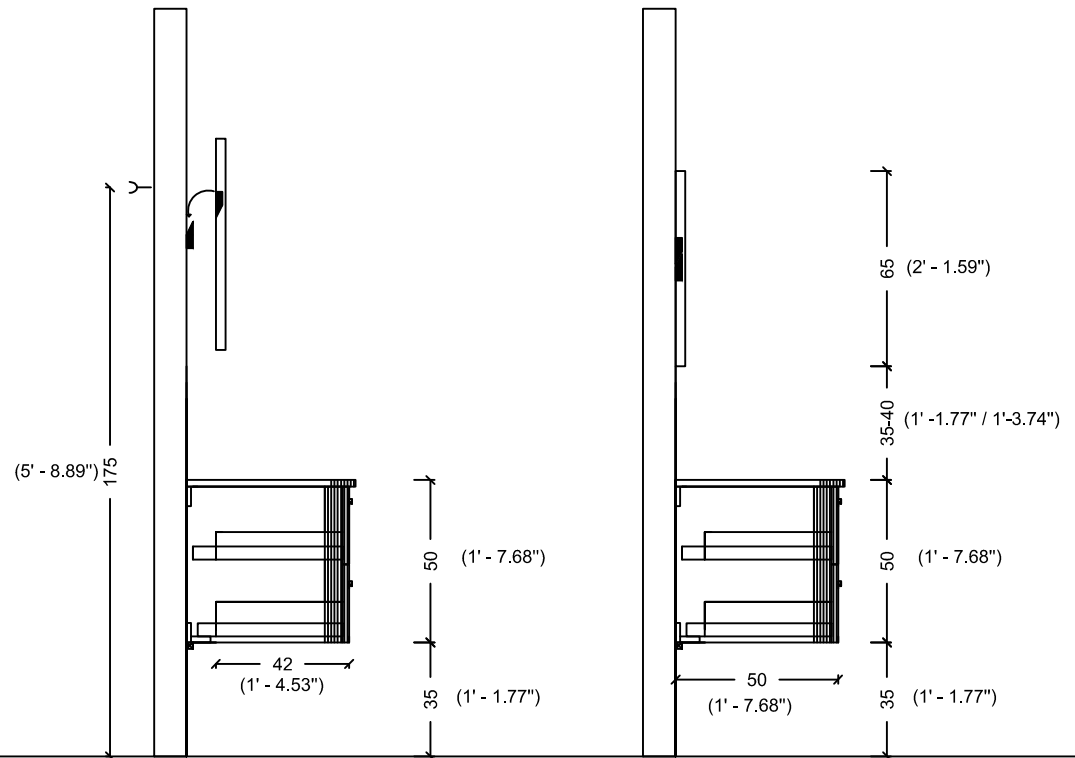

DRAWER
INSIDE

ACQUA RADIUS 82,5 WITH SINK

ACQUA RADIUS 82,5

ACQUA RADIUS 102.5

DRAWER
INSIDE

ACQUA RADIUS 102,5 WITH SINK

ACQUA RADIUS 122.5

DRAWER
INSIDE

ACQUA RADIUS 122,5

ACQUA RADIUS 122,5 WITH SINK

RADIUS 151 double sink

RADIUS 151

ACQUA RADIUS 151

(5' - 8.89")

65 (2' - 1.59")

35-40 (1' - 1.77" / 1' - 3.74")

50 (1' - 7.68")

35 (1' - 1.77")

ACQUA RADIUS 151 WITH SINK

ACQUA RADIUS 191

(5' - 8.89")

65 (2' - 1.59")

35-40 (1' - 1.77" / 1' - 3.74")

60 (1' - 7.68")