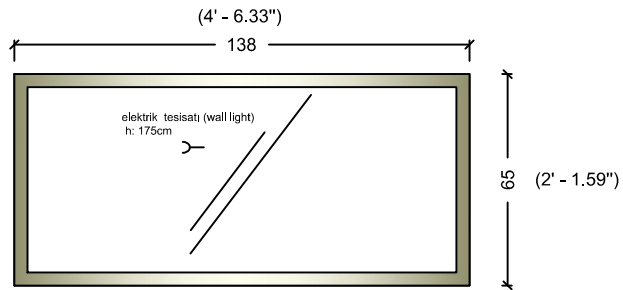

ACQUA FLAT 90 WITH SINK

ACQUA FLAT 110

ACQUA FLAT 110 WITH SINK

ACQUA FLAT 110 LEFT

ACQUA FLAT 110 LEFT WITH SINK

ACQUA FLAT 110 RIGHT

ACQUA FLAT 110 RIGHT WITH SINK

ACQUA FLAT 125

ACQUA FLAT 125 WITH SINK

ACQUA FLAT 138 WITH SINK

175 (5' - 8.89")

ACQUA FLAT 178

ACQUA FLAT 178 WITH SINK

ACQUA RADIUS 60

ACQUA RADIUS 60 WITH SINK

ACQUA RADIUS 82

ACQUA RADIUS 122,5

ACQUA RADIUS 122,5 WITH SINK

RADIUS 151 double sink

RADIUS 151

ACQUA RADIUS 151

(5' - 8.89")

65 (2' - 1.59")

35-40 (1' - 1.77" / 1' - 3.74")