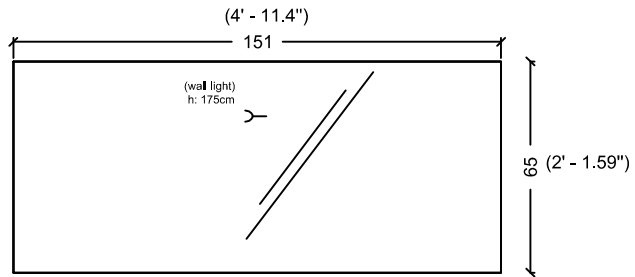

ACQUA RADIUS 122,5

ACQUA RADIUS 122,5 WITH SINK

RADIUS 151 double sink

RADIUS 151

ACQUA RADIUS 151

(5' - 8.89")

65 (2' - 1.59")

35-40 (1' - 1.77" / 1' - 3.74")

50 (1' - 7.68")

35 (1' - 1.77")

ACQUA RADIUS 151 WITH SINK

ACQUA RADIUS 191

(5' - 8.89")

65 (2' - 1.59")

35-40 (1' - 1.77" / 1' - 3.74")

60 (1' - 7.68")

35 (1' - 1.77")

ACQUA RADIUS 191 WITH SINK

ACQUA SLIM 70

ACQUA SLIM 70 WITH SINK

ACQUA SLIM 90

ACQUA SLIM 90 WITH SINK

ACQUA SLIM 110