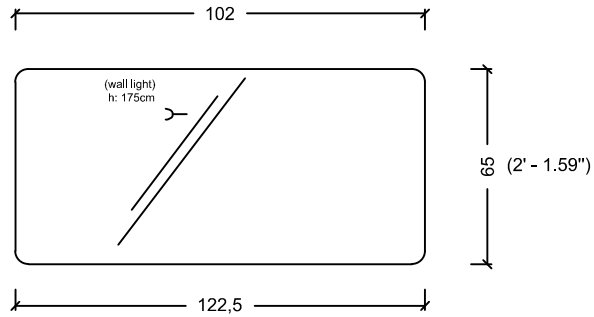

ACQUA FLAT 125 WITH SINK

ACQUA FLAT 138 WITH SINK

175 (5' - 8.89")

ACQUA FLAT 178

ACQUA FLAT 178 WITH SINK

ACQUA RADIUS 60

ACQUA RADIUS 60 WITH SINK

ACQUA RADIUS 82

DRAWER
INSIDE

ACQUA RADIUS 82,5 WITH SINK

ACQUA RADIUS 82,5

ACQUA RADIUS 102.5

DRAWER
INSIDE

ACQUA RADIUS 102,5 WITH SINK

ACQUA RADIUS 122.5

DRAWER
INSIDE

ACQUA RADIUS 122,5

ACQUA RADIUS 122,5 WITH SINK

RADIUS 151 double sink

RADIUS 151

ACQUA RADIUS 151

(5' - 8.89")

65 (2' - 1.59")

35-40 (1' - 1.77" / 1' - 3.74")

50 (1' - 7.68")

35 (1' - 1.77")

ACQUA RADIUS 151 WITH SINK

ACQUA RADIUS 191

(5' - 8.89")

65 (2' - 1.59")

35-40 (1' - 1.77" / 1' - 3.74")

60 (1' - 7.68")