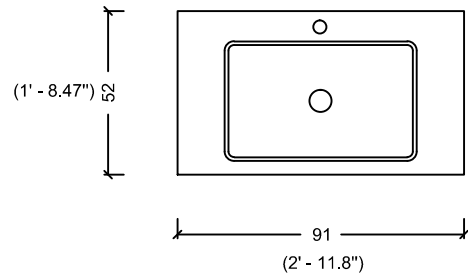

ACQUA RADIUS 122,5

ACQUA RADIUS 122,5 WITH SINK

RADIUS 151 double sink

RADIUS 151

ACQUA RADIUS 151

(5' - 8.89")

65 (2' - 1.59")

35-40 (1' - 1.77" / 1' - 3.74")

50 (1' - 7.68")

35 (1' - 1.77")

ACQUA RADIUS 151 WITH SINK

ACQUA RADIUS 191

(5' - 8.89")

65 (2' - 1.59")

35-40 (1' - 1.77" / 1' - 3.74")

60 (1' - 7.68")

35 (1' - 1.77")

ACQUA RADIUS 191 WITH SINK

ACQUA SLIM 70

ACQUA SLIM 70 WITH SINK

ACQUA SLIM 90

ACQUA SLIM 90 WITH SINK

ACQUA SLIM 110