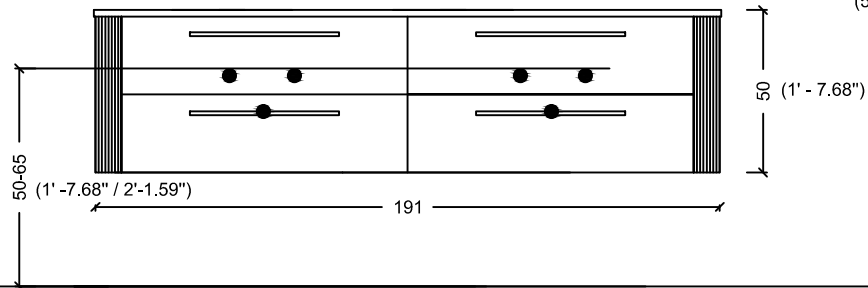

DRAWER
INSIDE

ACQUA RADIUS 82,5 WITH SINK

ACQUA RADIUS 82,5

ACQUA RADIUS 102.5

DRAWER
INSIDE

ACQUA RADIUS 102,5 WITH SINK

ACQUA RADIUS 122.5

DRAWER
INSIDE

ACQUA RADIUS 122,5

ACQUA RADIUS 122,5 WITH SINK

RADIUS 151 double sink

RADIUS 151

ACQUA RADIUS 151

(5' - 8.89")

65 (2' - 1.59")

35-40 (1' - 1.77" / 1' - 3.74")

50 (1' - 7.68")

35 (1' - 1.77")

ACQUA RADIUS 151 WITH SINK

ACQUA RADIUS 191

(5' - 8.89")

65 (2' - 1.59")

35-40 (1' - 1.77" / 1' - 3.74")

60 (1' - 7.68")