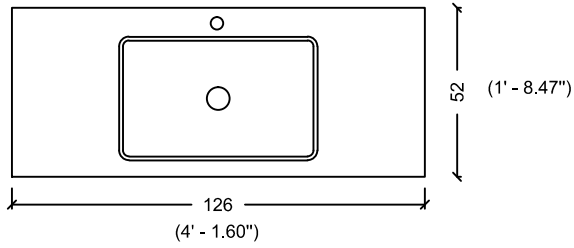

ACQUA FLAT 90 WITH SINK

ACQUA FLAT 110

ACQUA FLAT 110 WITH SINK

ACQUA FLAT 110 LEFT

ACQUA FLAT 110 LEFT WITH SINK

ACQUA FLAT 110 RIGHT

ACQUA FLAT 110 RIGHT WITH SINK

ACQUA FLAT 125

ACQUA FLAT 125 WITH SINK

ACQUA FLAT 138 WITH SINK

175 (5' - 8.89")

ACQUA FLAT 178

ACQUA FLAT 178 WITH SINK

ACQUA RADIUS 60

ACQUA RADIUS 60 WITH SINK

ACQUA RADIUS 82

DRAWER
INSIDE

ACQUA RADIUS 82,5 WITH SINK

ACQUA RADIUS 82,5

ACQUA RADIUS 102.5

DRAWER
INSIDE

ACQUA RADIUS 102,5 WITH SINK

ACQUA RADIUS 122.5

DRAWER
INSIDE

ACQUA RADIUS 122,5

ACQUA RADIUS 122,5 WITH SINK

RADIUS 151 double sink

RADIUS 151

ACQUA RADIUS 151

(5' - 8.89")

65 (2' - 1.59")

35-40 (1' - 1.77" / 1' - 3.74")