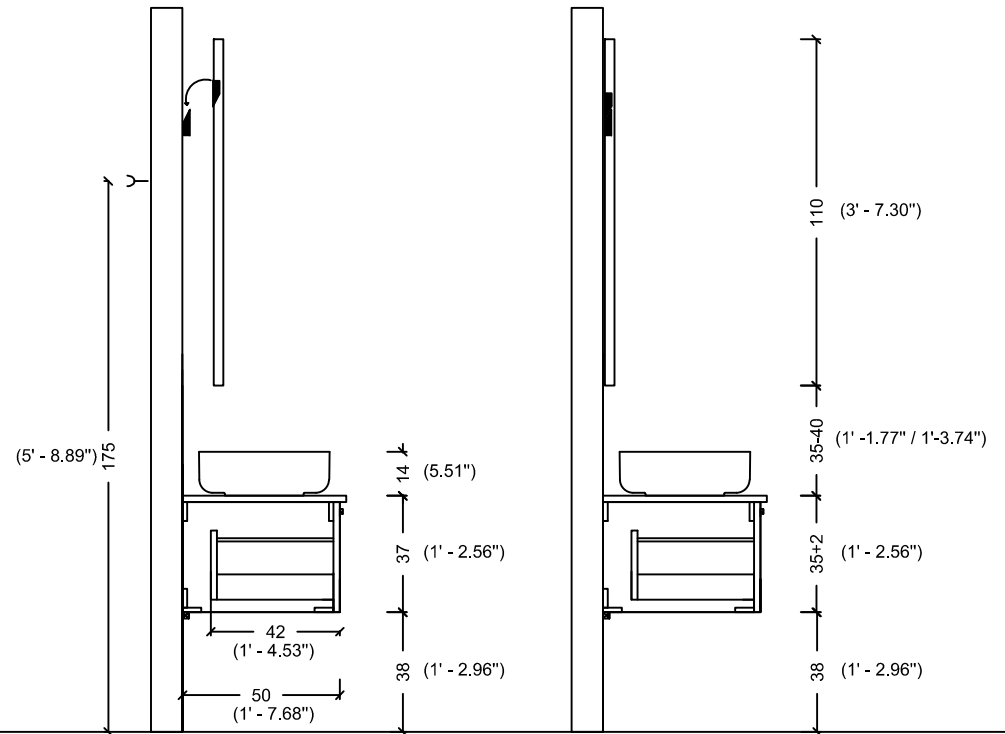

ACQUA RADIUS 122,5

ACQUA RADIUS 122,5 WITH SINK

RADIUS 151 double sink

RADIUS 151

ACQUA RADIUS 151

(5' - 8.89")

65 (2' - 1.59")

35-40 (1' - 1.77" / 1' - 3.74")

50 (1' - 7.68")

35 (1' - 1.77")

ACQUA RADIUS 151 WITH SINK

ACQUA RADIUS 191

(5' - 8.89")

65 (2' - 1.59")

35-40 (1' - 1.77" / 1' - 3.74")

60 (1' - 7.68")

35 (1' - 1.77")

ACQUA RADIUS 191 WITH SINK

ACQUA SLIM 70

ACQUA SLIM 70 WITH SINK

ACQUA SLIM 90

ACQUA SLIM 90 WITH SINK

ACQUA SLIM 110