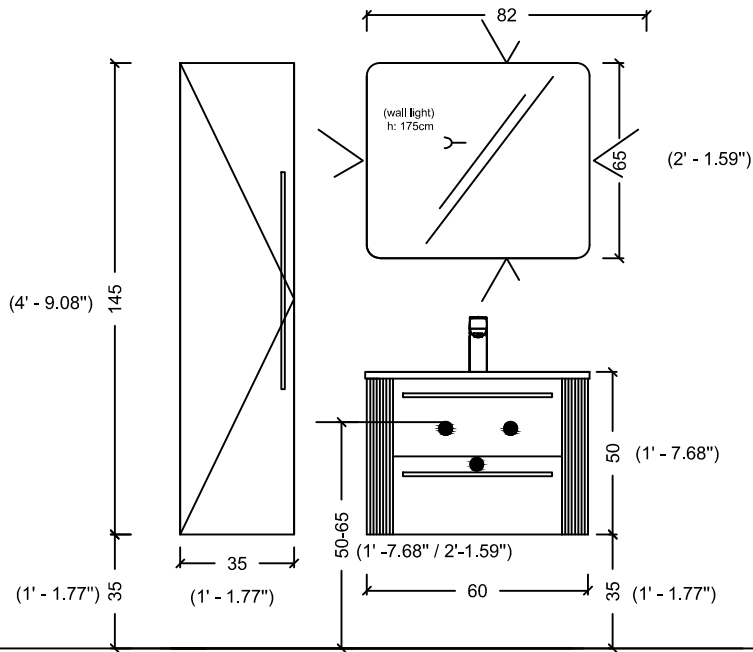

ACQUA FLAT 125 WITH SINK

ACQUA FLAT 138 WITH SINK

175 (5' - 8.89")

ACQUA FLAT 178

ACQUA FLAT 178 WITH SINK

ACQUA RADIUS 60

ACQUA RADIUS 60 WITH SINK

ACQUA RADIUS 82

DRAWER
INSIDE

ACQUA RADIUS 82,5 WITH SINK

ACQUA RADIUS 82,5

ACQUA RADIUS 102.5

DRAWER
INSIDE

ACQUA RADIUS 102,5 WITH SINK

ACQUA RADIUS 122.5

DRAWER
INSIDE

ACQUA RADIUS 122,5

ACQUA RADIUS 122,5 WITH SINK

RADIUS 151 double sink

RADIUS 151

ACQUA RADIUS 151

(5' - 8.89")

65 (2' - 1.59")

35-40 (1' - 1.77" / 1' - 3.74")

50 (1' - 7.68")

35 (1' - 1.77")

ACQUA RADIUS 151 WITH SINK

ACQUA RADIUS 191

(5' - 8.89")

65 (2' - 1.59")

35-40 (1' - 1.77" / 1' - 3.74")

60 (1' - 7.68")