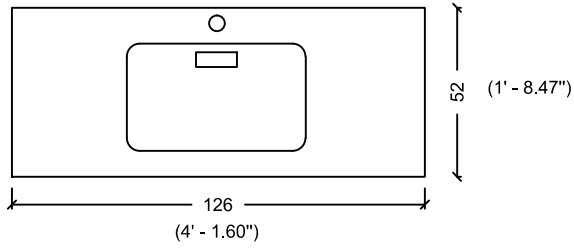

ACQUA FLAT 90 WITH SINK

ACQUA FLAT 110

ACQUA FLAT 110 WITH SINK

ACQUA FLAT 110 LEFT

ACQUA FLAT 110 LEFT WITH SINK

ACQUA FLAT 110 RIGHT

ACQUA FLAT 110 RIGHT WITH SINK

ACQUA FLAT 125

ACQUA FLAT 125 WITH SINK

ACQUA FLAT 138 WITH SINK

175 (5' - 8.89")

ACQUA FLAT 178

ACQUA FLAT 178 WITH SINK

ACQUA RADIUS 60

ACQUA RADIUS 60 WITH SINK

ACQUA RADIUS 82

DRAWER
INSIDE

ACQUA RADIUS 82,5 WITH SINK

ACQUA RADIUS 82,5

ACQUA RADIUS 102.5

DRAWER
INSIDE

ACQUA RADIUS 102,5 WITH SINK

ACQUA RADIUS 122.5

DRAWER
INSIDE

ACQUA RADIUS 122,5

ACQUA RADIUS 122,5 WITH SINK

RADIUS 151 double sink

RADIUS 151

ACQUA RADIUS 151

(5' - 8.89")

65 (2' - 1.59")

35-40 (1' - 1.77" / 1' - 3.74")