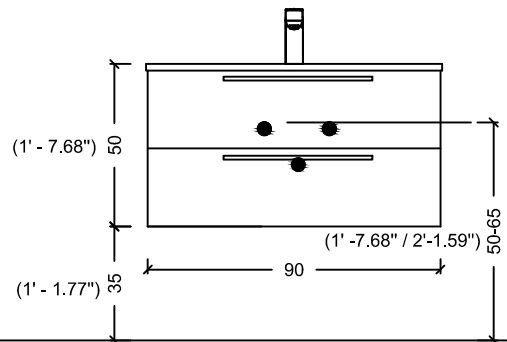

ACQUA FLAT 90