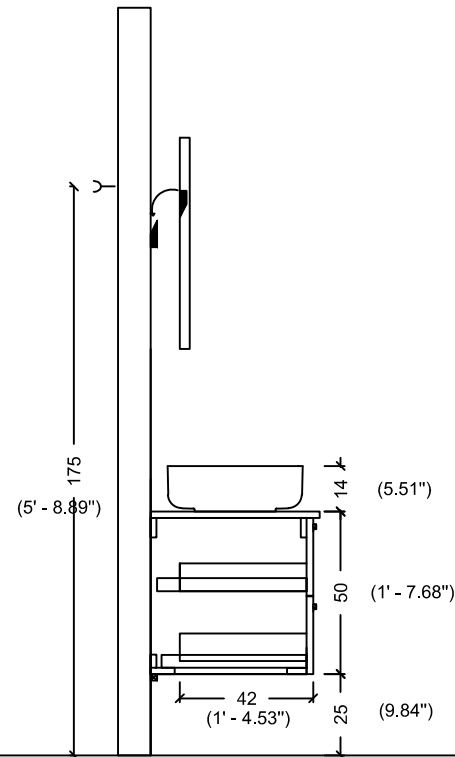

ACQUA FLAT 90 WITH SINK

ACQUA FLAT 110

ACQUA FLAT 110 WITH SINK

ACQUA FLAT 110 LEFT

ACQUA FLAT 110 LEFT WITH SINK

ACQUA FLAT 110 RIGHT

ACQUA FLAT 110 RIGHT WITH SINK

ACQUA FLAT 125

ACQUA FLAT 125 WITH SINK

ACQUA FLAT 138 WITH SINK

175 (5' - 8.89")

ACQUA FLAT 178

ACQUA FLAT 178 WITH SINK

ACQUA RADIUS 60

ACQUA RADIUS 60 WITH SINK

ACQUA RADIUS 82

DRAWER
INSIDE

ACQUA RADIUS 82,5 WITH SINK

ACQUA RADIUS 82,5

ACQUA RADIUS 102.5

DRAWER
INSIDE

ACQUA RADIUS 102,5 WITH SINK

ACQUA RADIUS 122.5

DRAWER
INSIDE

ACQUA RADIUS 122,5

ACQUA RADIUS 122,5 WITH SINK

RADIUS 151 double sink

RADIUS 151

ACQUA RADIUS 151

(5' - 8.89")

65 (2' - 1.59")

35-40 (1' - 1.77" / 1' - 3.74")