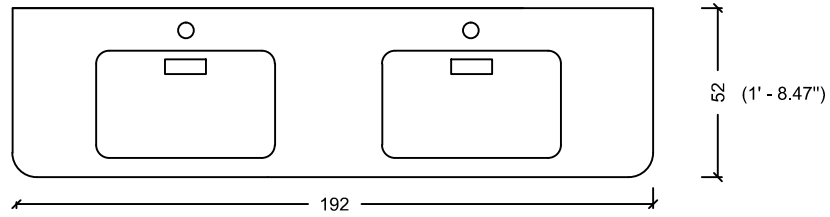

ACQUA RADIUS 122,5

ACQUA RADIUS 122,5 WITH SINK

RADIUS 151 double sink

RADIUS 151

ACQUA RADIUS 151

(5' - 8.89")

65 (2' - 1.59")

35-40 (1' - 1.77" / 1' - 3.74")

50 (1' - 7.68")

35 (1' - 1.77")

ACQUA RADIUS 151 WITH SINK

ACQUA RADIUS 191

(5' - 8.89")

65 (2' - 1.59")

35-40 (1' - 1.77" / 1' - 3.74")

60 (1' - 7.68")

35 (1' - 1.77")

ACQUA RADIUS 191 WITH SINK

ACQUA SLIM 70

ACQUA SLIM 70 WITH SINK

ACQUA SLIM 90

ACQUA SLIM 90 WITH SINK

ACQUA SLIM 110