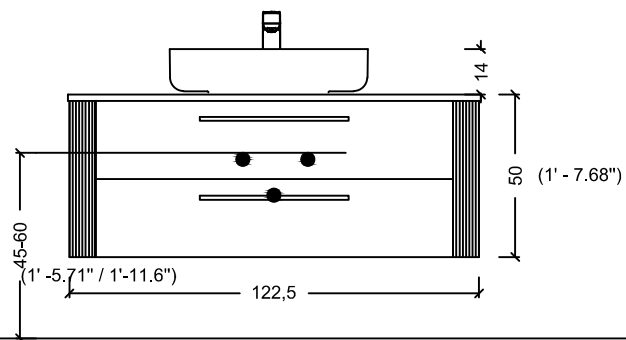

ACQUA FLAT 125 WITH SINK

ACQUA FLAT 138 WITH SINK

175 (5' - 8.89")

ACQUA FLAT 178

ACQUA FLAT 178 WITH SINK

ACQUA RADIUS 60

ACQUA RADIUS 60 WITH SINK

ACQUA RADIUS 82

DRAWER
INSIDE

ACQUA RADIUS 82,5 WITH SINK

ACQUA RADIUS 82,5

ACQUA RADIUS 102.5

DRAWER
INSIDE

ACQUA RADIUS 102,5 WITH SINK

ACQUA RADIUS 122.5

DRAWER
INSIDE

ACQUA RADIUS 122,5

ACQUA RADIUS 122,5 WITH SINK

RADIUS 151 double sink

RADIUS 151

ACQUA RADIUS 151

(5' - 8.89")

65 (2' - 1.59")

35-40 (1' - 1.77" / 1' - 3.74")

50 (1' - 7.68")

35 (1' - 1.77")

ACQUA RADIUS 151 WITH SINK

ACQUA RADIUS 191

(5' - 8.89")

65 (2' - 1.59")

35-40 (1' - 1.77" / 1' - 3.74")

60 (1' - 7.68")