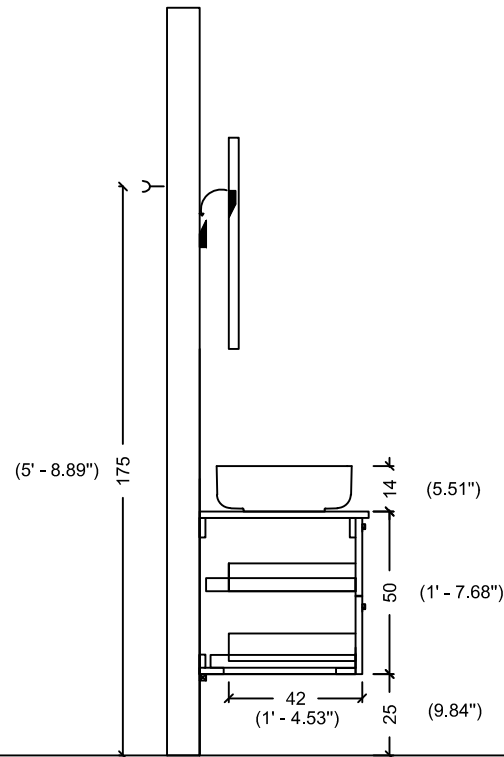

ACQUA FLAT 90 WITH SINK

ACQUA FLAT 110

ACQUA FLAT 110 WITH SINK

ACQUA FLAT 110 LEFT

ACQUA FLAT 110 LEFT WITH SINK

ACQUA FLAT 110 RIGHT

ACQUA FLAT 110 RIGHT WITH SINK

ACQUA FLAT 125

ACQUA FLAT 125 WITH SINK

ACQUA FLAT 138 WITH SINK

175 (5' - 8.89")

ACQUA FLAT 178

ACQUA FLAT 178 WITH SINK

ACQUA RADIUS 60

ACQUA RADIUS 60 WITH SINK

ACQUA RADIUS 82

DRAWER
INSIDE

ACQUA RADIUS 82,5 WITH SINK

ACQUA RADIUS 82,5

ACQUA RADIUS 102.5

DRAWER
INSIDE

ACQUA RADIUS 102,5 WITH SINK

ACQUA RADIUS 122.5

DRAWER
INSIDE

ACQUA RADIUS 122,5

ACQUA RADIUS 122,5 WITH SINK

RADIUS 151 double sink

RADIUS 151

ACQUA RADIUS 151

(5' - 8.89")

65 (2' - 1.59")

35-40 (1' - 1.77" / 1' - 3.74")