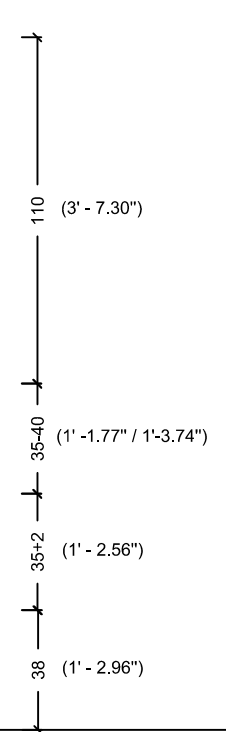

DRAWER
INSIDE

ACQUA RADIUS 82,5 WITH SINK

ACQUA RADIUS 82,5

ACQUA RADIUS 102.5

DRAWER
INSIDE

ACQUA RADIUS 102,5 WITH SINK

ACQUA RADIUS 122.5

DRAWER
INSIDE

ACQUA RADIUS 122,5

ACQUA RADIUS 122,5 WITH SINK

RADIUS 151 double sink

RADIUS 151

ACQUA RADIUS 151

(5' - 8.89")

65 (2' - 1.59")

35-40 (1' - 1.77" / 1' - 3.74")

50 (1' - 7.68")

35 (1' - 1.77")

ACQUA RADIUS 151 WITH SINK

ACQUA RADIUS 191

(5' - 8.89")

65 (2' - 1.59")

35-40 (1' - 1.77" / 1' - 3.74")

60 (1' - 7.68")

35 (1' - 1.77")

ACQUA RADIUS 191 WITH SINK

ACQUA SLIM 70

ACQUA SLIM 70 WITH SINK

ACQUA SLIM 90

ACQUA SLIM 90 WITH SINK

ACQUA SLIM 110