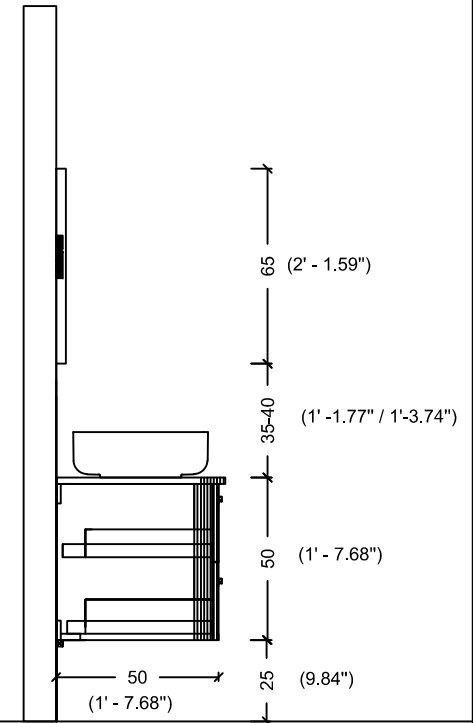

ACQUA FLAT 125 WITH SINK

ACQUA FLAT 138 WITH SINK

175 (5' - 8.89")

ACQUA FLAT 178

ACQUA FLAT 178 WITH SINK

ACQUA RADIUS 60

ACQUA RADIUS 60 WITH SINK

ACQUA RADIUS 82

DRAWER
INSIDE

ACQUA RADIUS 82,5 WITH SINK

ACQUA RADIUS 82,5

ACQUA RADIUS 102.5

DRAWER
INSIDE

ACQUA RADIUS 102,5 WITH SINK

ACQUA RADIUS 122.5

DRAWER
INSIDE

ACQUA RADIUS 122,5

ACQUA RADIUS 122,5 WITH SINK

RADIUS 151 double sink

RADIUS 151

ACQUA RADIUS 151

(5' - 8.89")

65 (2' - 1.59")

35-40 (1' - 1.77" / 1' - 3.74")

50 (1' - 7.68")

35 (1' - 1.77")

ACQUA RADIUS 151 WITH SINK

ACQUA RADIUS 191

(5' - 8.89")

65 (2' - 1.59")

35-40 (1' - 1.77" / 1' - 3.74")

60 (1' - 7.68")