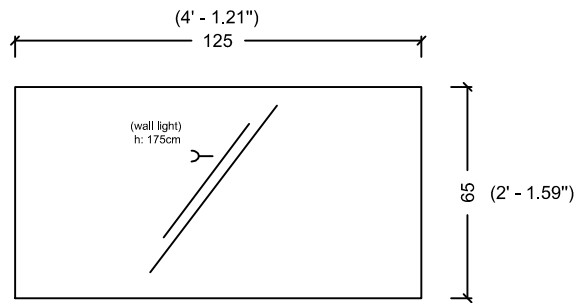

ACQUA FLAT 90 WITH SINK

ACQUA FLAT 110

ACQUA FLAT 110 WITH SINK

ACQUA FLAT 110 LEFT

ACQUA FLAT 110 LEFT WITH SINK

ACQUA FLAT 110 RIGHT

ACQUA FLAT 110 RIGHT WITH SINK

ACQUA FLAT 125

ACQUA FLAT 125 WITH SINK

ACQUA FLAT 138 WITH SINK

175 (5' - 8.89")

ACQUA FLAT 178

ACQUA FLAT 178 WITH SINK

ACQUA RADIUS 60

ACQUA RADIUS 60 WITH SINK

ACQUA RADIUS 82

DRAWER
INSIDE

ACQUA RADIUS 82,5 WITH SINK

ACQUA RADIUS 82,5

ACQUA RADIUS 102.5

DRAWER
INSIDE

ACQUA RADIUS 102,5 WITH SINK

ACQUA RADIUS 122.5

DRAWER
INSIDE

ACQUA RADIUS 122,5

ACQUA RADIUS 122,5 WITH SINK

RADIUS 151 double sink

RADIUS 151

ACQUA RADIUS 151

(5' - 8.89")

65 (2' - 1.59")

35-40 (1' - 1.77" / 1' - 3.74")