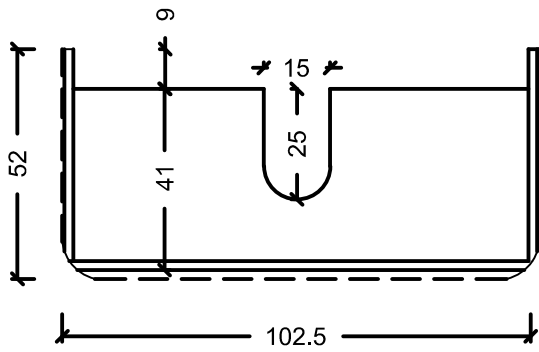

DRAWER
INSIDE

ACQUA RADIUS 82,5 WITH SINK

ACQUA RADIUS 82,5

ACQUA RADIUS 102.5

DRAWER
INSIDE

ACQUA RADIUS 102,5 WITH SINK

ACQUA RADIUS 122.5

DRAWER
INSIDE

ACQUA RADIUS 122,5

ACQUA RADIUS 122,5 WITH SINK

RADIUS 151 double sink

RADIUS 151

ACQUA RADIUS 151

(5' - 8.89")

65 (2' - 1.59")

35-40 (1' - 1.77" / 1' - 3.74")

50 (1' - 7.68")

35 (1' - 1.77")

ACQUA RADIUS 151 WITH SINK

ACQUA RADIUS 191

(5' - 8.89")

65 (2' - 1.59")

35-40 (1' - 1.77" / 1' - 3.74")

60 (1' - 7.68")

35 (1' - 1.77")

ACQUA RADIUS 191 WITH SINK

ACQUA SLIM 70

ACQUA SLIM 70 WITH SINK

ACQUA SLIM 90

ACQUA SLIM 90 WITH SINK

ACQUA SLIM 110