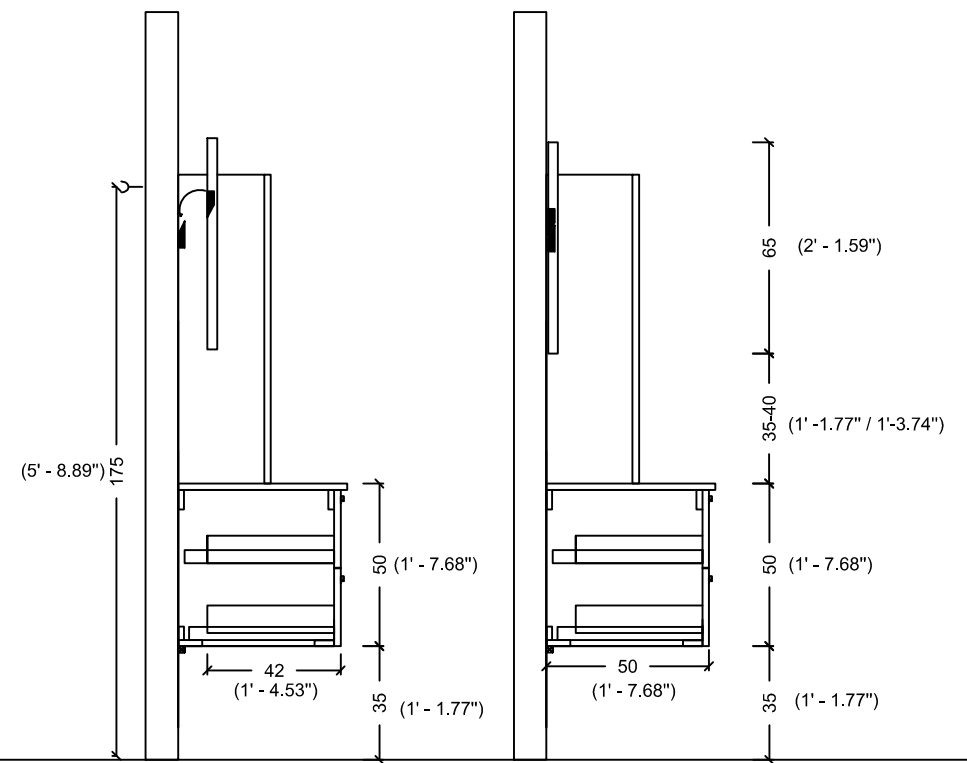

ACQUA FLAT 110 LEFT