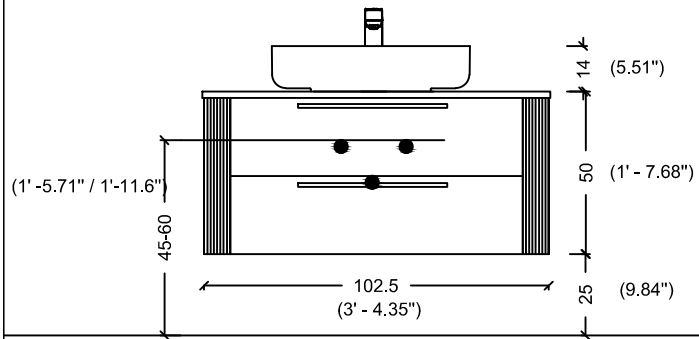

ACQUA FLAT 125 WITH SINK

ACQUA FLAT 138 WITH SINK

175 (5' - 8.89")

ACQUA FLAT 178

ACQUA FLAT 178 WITH SINK

ACQUA RADIUS 60

ACQUA RADIUS 60 WITH SINK

ACQUA RADIUS 82

DRAWER
INSIDE

ACQUA RADIUS 82,5 WITH SINK

ACQUA RADIUS 82,5

ACQUA RADIUS 102.5

DRAWER
INSIDE

ACQUA RADIUS 102,5 WITH SINK

ACQUA RADIUS 122.5

DRAWER
INSIDE

ACQUA RADIUS 122,5

ACQUA RADIUS 122,5 WITH SINK

RADIUS 151 double sink

RADIUS 151

ACQUA RADIUS 151

(5' - 8.89")

65 (2' - 1.59")

35-40 (1' - 1.77" / 1' - 3.74")

50 (1' - 7.68")

35 (1' - 1.77")

ACQUA RADIUS 151 WITH SINK

ACQUA RADIUS 191

(5' - 8.89")

65 (2' - 1.59")

35-40 (1' - 1.77" / 1' - 3.74")

60 (1' - 7.68")