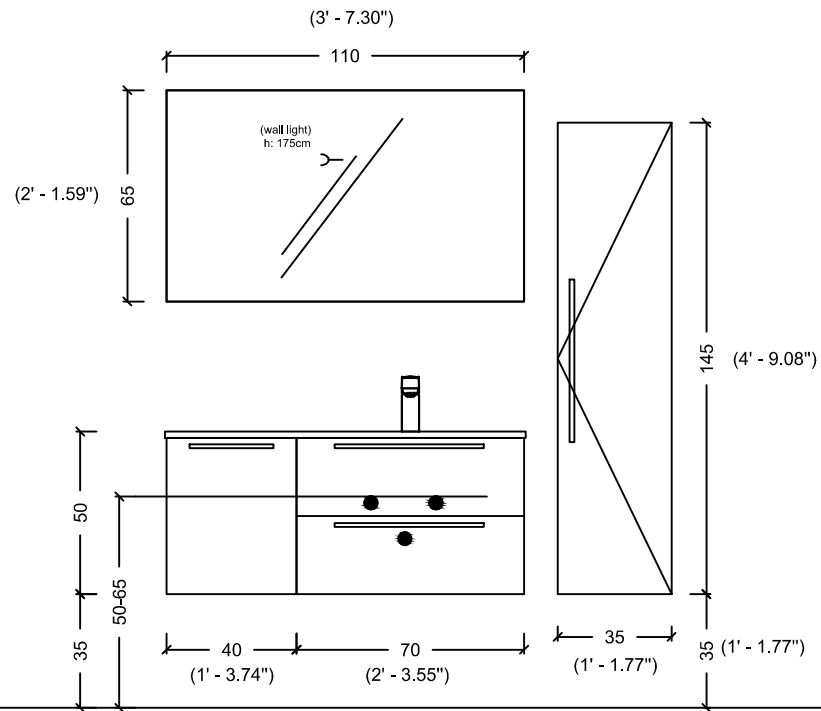

ACQUA FLAT 90 WITH SINK

ACQUA FLAT 110

ACQUA FLAT 110 WITH SINK

ACQUA FLAT 110 LEFT

ACQUA FLAT 110 LEFT WITH SINK

ACQUA FLAT 110 RIGHT

ACQUA FLAT 110 RIGHT WITH SINK

ACQUA FLAT 125

ACQUA FLAT 125 WITH SINK

ACQUA FLAT 138 WITH SINK

175 (5' - 8.89")

ACQUA FLAT 178

ACQUA FLAT 178 WITH SINK

ACQUA RADIUS 60

ACQUA RADIUS 60 WITH SINK

ACQUA RADIUS 82

DRAWER
INSIDE

ACQUA RADIUS 82,5 WITH SINK

ACQUA RADIUS 82,5

ACQUA RADIUS 102.5

DRAWER
INSIDE

ACQUA RADIUS 102,5 WITH SINK

ACQUA RADIUS 122.5

DRAWER
INSIDE

ACQUA RADIUS 122,5

ACQUA RADIUS 122,5 WITH SINK

RADIUS 151 double sink

RADIUS 151

ACQUA RADIUS 151

(5' - 8.89")

65 (2' - 1.59")

35-40 (1' - 1.77" / 1' - 3.74")