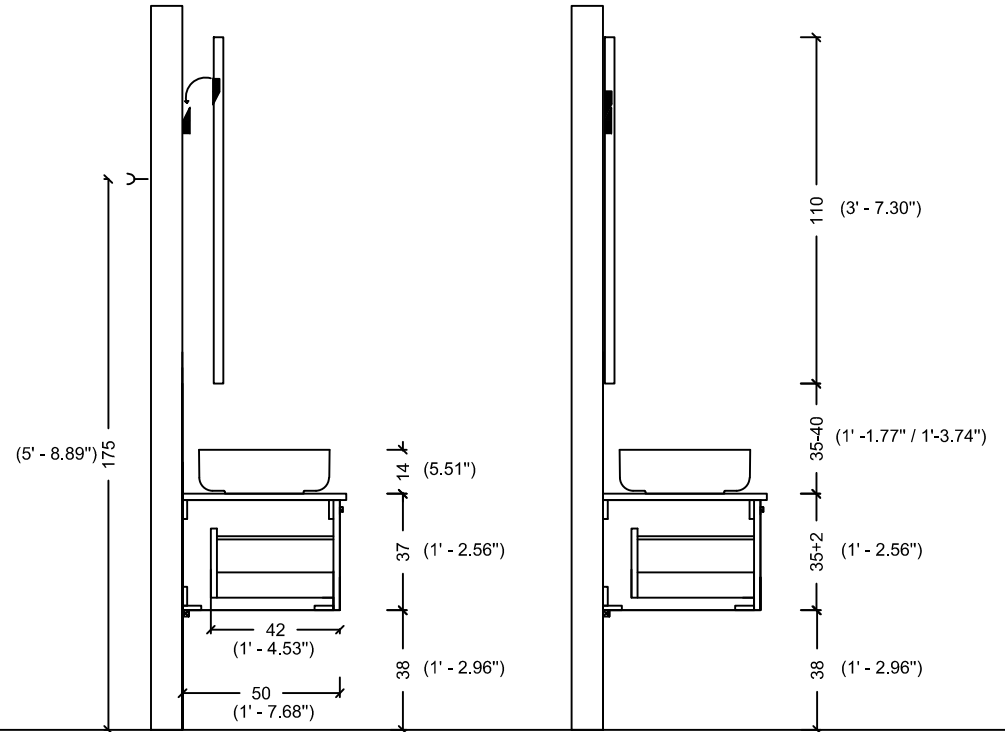

ACQUA RADIUS 122,5

ACQUA RADIUS 122,5 WITH SINK

RADIUS 151 double sink

RADIUS 151

ACQUA RADIUS 151

(5' - 8.89")

65 (2' - 1.59")

35-40 (1' - 1.77" / 1' - 3.74")

50 (1' - 7.68")

35 (1' - 1.77")

ACQUA RADIUS 151 WITH SINK

ACQUA RADIUS 191

(5' - 8.89")

65 (2' - 1.59")

35-40 (1' - 1.77" / 1' - 3.74")

60 (1' - 7.68")

35 (1' - 1.77")

ACQUA RADIUS 191 WITH SINK

ACQUA SLIM 70

ACQUA SLIM 70 WITH SINK

ACQUA SLIM 90

ACQUA SLIM 90 WITH SINK

ACQUA SLIM 110