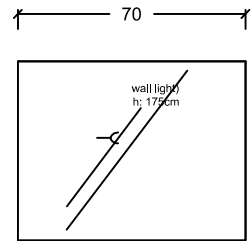

ACQUA FLAT 70