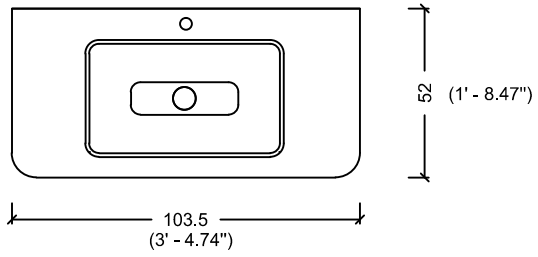

ACQUA FLAT 125 WITH SINK

ACQUA FLAT 138 WITH SINK

175 (5' - 8.89")

ACQUA FLAT 178

ACQUA FLAT 178 WITH SINK

ACQUA RADIUS 60

ACQUA RADIUS 60 WITH SINK

ACQUA RADIUS 82

DRAWER
INSIDE

ACQUA RADIUS 82,5 WITH SINK

ACQUA RADIUS 82,5

ACQUA RADIUS 102.5

DRAWER
INSIDE

ACQUA RADIUS 102,5 WITH SINK

ACQUA RADIUS 122.5

DRAWER
INSIDE

ACQUA RADIUS 122,5

ACQUA RADIUS 122,5 WITH SINK

RADIUS 151 double sink

RADIUS 151

ACQUA RADIUS 151

(5' - 8.89")

65 (2' - 1.59")

35-40 (1' - 1.77" / 1' - 3.74")

50 (1' - 7.68")

35 (1' - 1.77")

ACQUA RADIUS 151 WITH SINK

ACQUA RADIUS 191

(5' - 8.89")

65 (2' - 1.59")

35-40 (1' - 1.77" / 1' - 3.74")

60 (1' - 7.68")