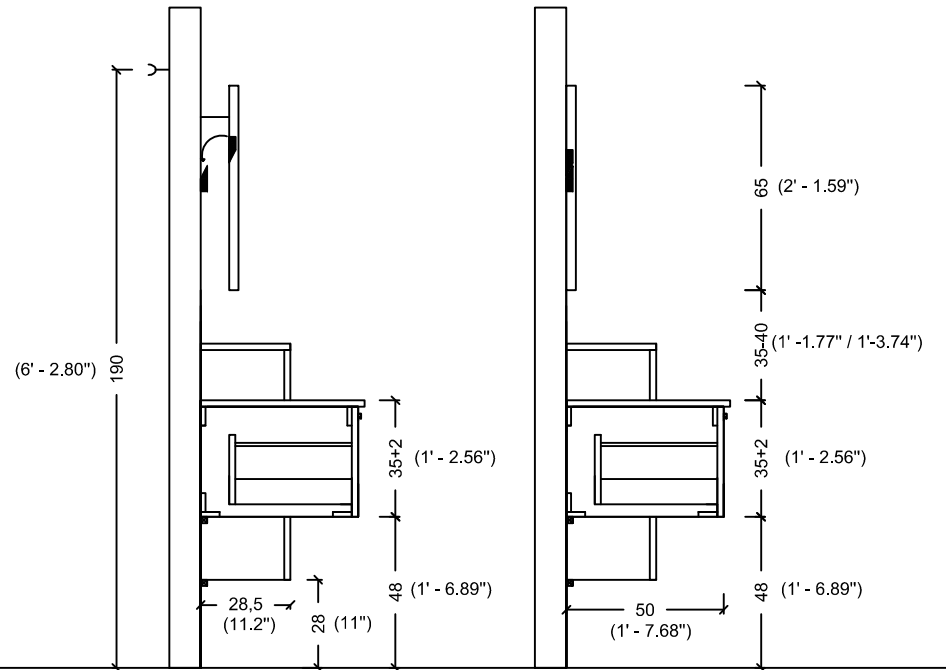

ACQUA RADIUS 122,5

ACQUA RADIUS 122,5 WITH SINK

RADIUS 151 double sink

RADIUS 151

ACQUA RADIUS 151

(5' - 8.89")

65 (2' - 1.59")

35-40 (1' - 1.77" / 1' - 3.74")

50 (1' - 7.68")

35 (1' - 1.77")

ACQUA RADIUS 151 WITH SINK

ACQUA RADIUS 191

(5' - 8.89")

65 (2' - 1.59")

35-40 (1' - 1.77" / 1' - 3.74")

60 (1' - 7.68")

35 (1' - 1.77")

ACQUA RADIUS 191 WITH SINK

ACQUA SLIM 70

ACQUA SLIM 70 WITH SINK

ACQUA SLIM 90

ACQUA SLIM 90 WITH SINK

ACQUA SLIM 110