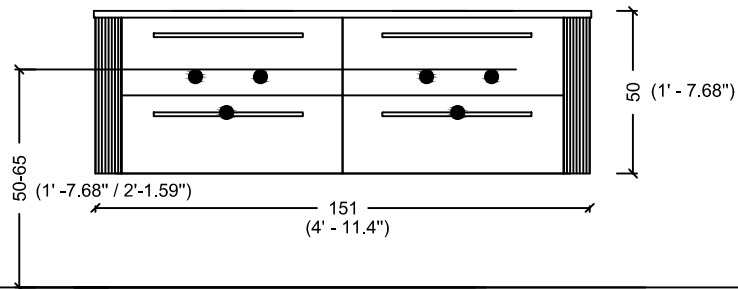

DRAWER
INSIDE

ACQUA RADIUS 82,5 WITH SINK

ACQUA RADIUS 82,5

ACQUA RADIUS 102.5

DRAWER
INSIDE

ACQUA RADIUS 102,5 WITH SINK

ACQUA RADIUS 122.5

DRAWER
INSIDE

ACQUA RADIUS 122,5

ACQUA RADIUS 122,5 WITH SINK

RADIUS 151 double sink

RADIUS 151

ACQUA RADIUS 151

(5' - 8.89")

65 (2' - 1.59")

35-40 (1' - 1.77" / 1' - 3.74")

50 (1' - 7.68")

35 (1' - 1.77")

ACQUA RADIUS 151 WITH SINK

ACQUA RADIUS 191

(5' - 8.89")

65 (2' - 1.59")

35-40 (1' - 1.77" / 1' - 3.74")

60 (1' - 7.68")

35 (1' - 1.77")

ACQUA RADIUS 191 WITH SINK

ACQUA SLIM 70

ACQUA SLIM 70 WITH SINK

ACQUA SLIM 90

ACQUA SLIM 90 WITH SINK

ACQUA SLIM 110