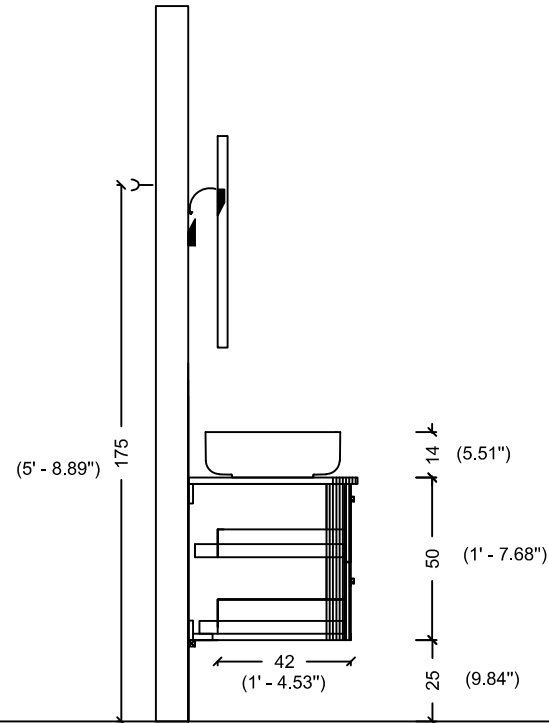

DRAWER
INSIDE

ACQUA RADIUS 82,5 WITH SINK

ACQUA RADIUS 82,5

ACQUA RADIUS 102.5

DRAWER
INSIDE

ACQUA RADIUS 102,5 WITH SINK

ACQUA RADIUS 122.5

DRAWER
INSIDE

ACQUA RADIUS 122,5

ACQUA RADIUS 122,5 WITH SINK

RADIUS 151 double sink

RADIUS 151

ACQUA RADIUS 151

(5' - 8.89")

65 (2' - 1.59")

35-40 (1' - 1.77" / 1' - 3.74")

50 (1' - 7.68")

35 (1' - 1.77")

ACQUA RADIUS 151 WITH SINK

ACQUA RADIUS 191

(5' - 8.89")

65 (2' - 1.59")

35-40 (1' - 1.77" / 1' - 3.74")

60 (1' - 7.68")

35 (1' - 1.77")

ACQUA RADIUS 191 WITH SINK

ACQUA SLIM 70

ACQUA SLIM 70 WITH SINK

ACQUA SLIM 90

ACQUA SLIM 90 WITH SINK

ACQUA SLIM 110