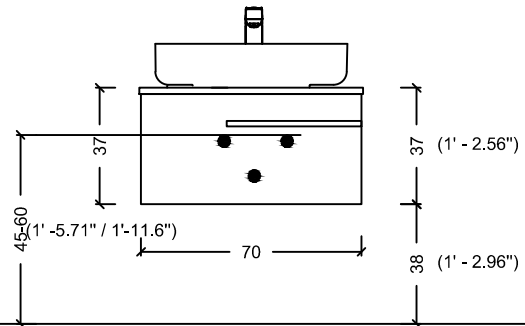

ACQUA RADIUS 122,5

ACQUA RADIUS 122,5 WITH SINK

RADIUS 151 double sink

RADIUS 151

ACQUA RADIUS 151

(5' - 8.89")

65 (2' - 1.59")

35-40 (1' - 1.77" / 1' - 3.74")

50 (1' - 7.68")

35 (1' - 1.77")

ACQUA RADIUS 151 WITH SINK

ACQUA RADIUS 191

(5' - 8.89")

65 (2' - 1.59")

35-40 (1' - 1.77" / 1' - 3.74")

60 (1' - 7.68")

35 (1' - 1.77")

ACQUA RADIUS 191 WITH SINK

ACQUA SLIM 70

ACQUA SLIM 70 WITH SINK

ACQUA SLIM 90

ACQUA SLIM 90 WITH SINK

ACQUA SLIM 110