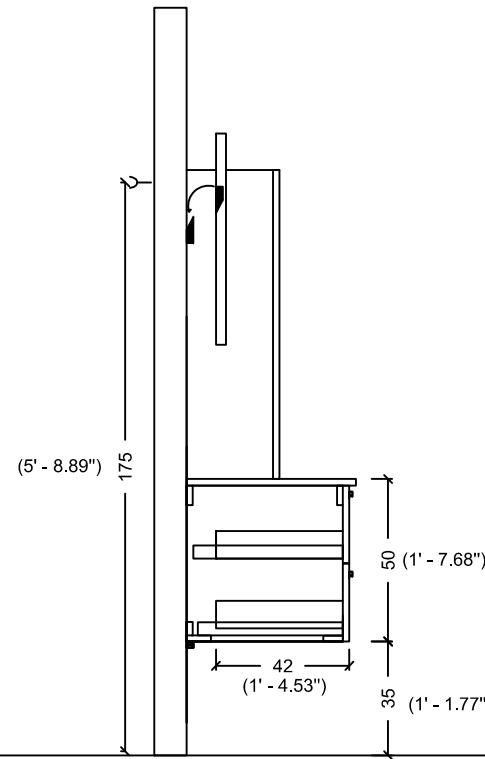

ACQUA FLAT 60