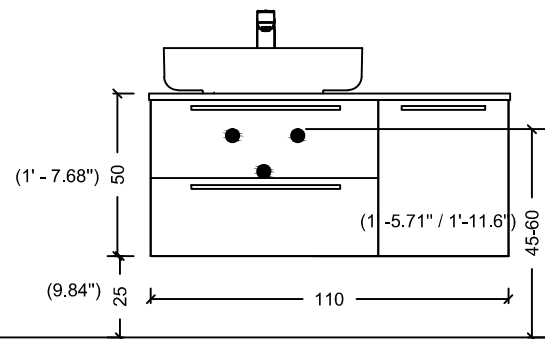

ACQUA FLAT 110 LEFT WITH SINK