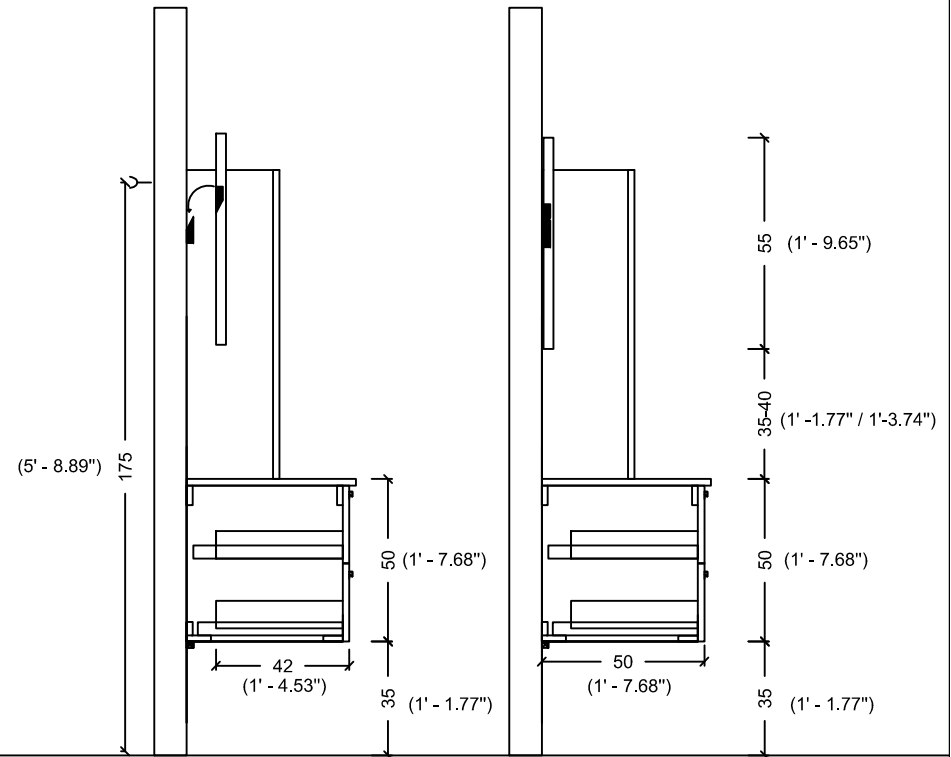

ACQUA FLAT 110