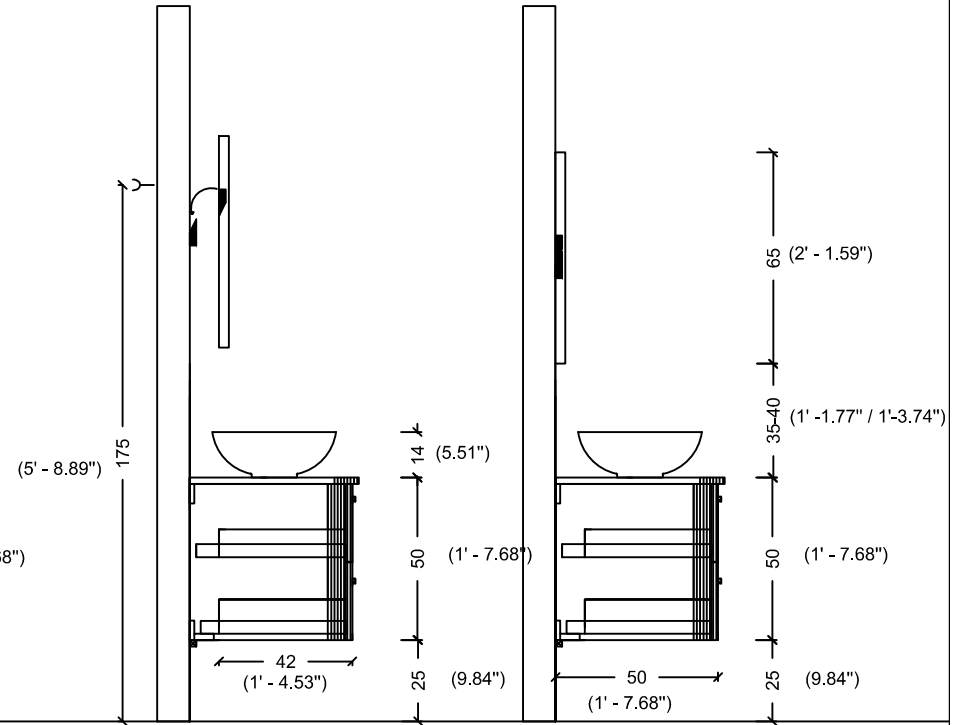

ACQUA RADIUS 122,5

ACQUA RADIUS 122,5 WITH SINK

RADIUS 151 double sink

RADIUS 151

ACQUA RADIUS 151

(5' - 8.89")

65 (2' - 1.59")

35-40 (1' - 1.77" / 1' - 3.74")

50 (1' - 7.68")

35 (1' - 1.77")

ACQUA RADIUS 151 WITH SINK

ACQUA RADIUS 191

(5' - 8.89")

65 (2' - 1.59")

35-40 (1' - 1.77" / 1' - 3.74")

60 (1' - 7.68")

35 (1' - 1.77")

ACQUA RADIUS 191 WITH SINK

ACQUA SLIM 70

ACQUA SLIM 70 WITH SINK

ACQUA SLIM 90

ACQUA SLIM 90 WITH SINK

ACQUA SLIM 110