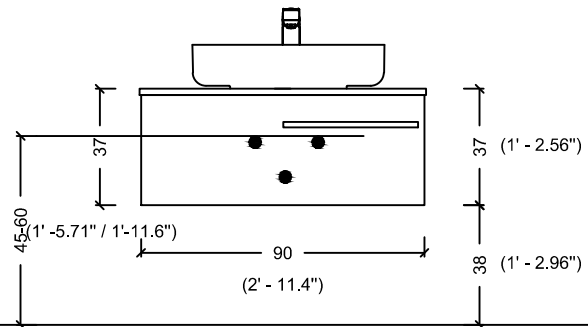

50 (1' - 7.68")

35 (1' - 1.77")

ACQUA RADIUS 151 WITH SINK

ACQUA RADIUS 191

(5' - 8.89")

65 (2' - 1.59")

35-40 (1' - 1.77" / 1' - 3.74")

60 (1' - 7.68")

35 (1' - 1.77")

ACQUA RADIUS 191 WITH SINK

ACQUA SLIM 70

ACQUA SLIM 70 WITH SINK

ACQUA SLIM 90

ACQUA SLIM 90 WITH SINK

ACQUA SLIM 110