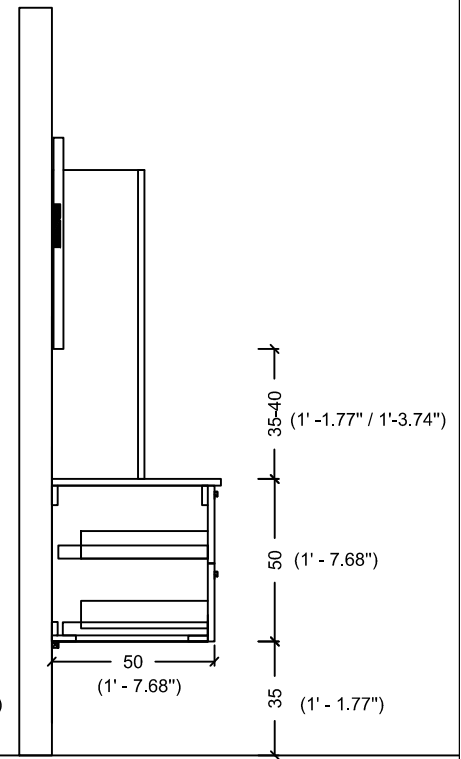

ACQUA FLAT 60