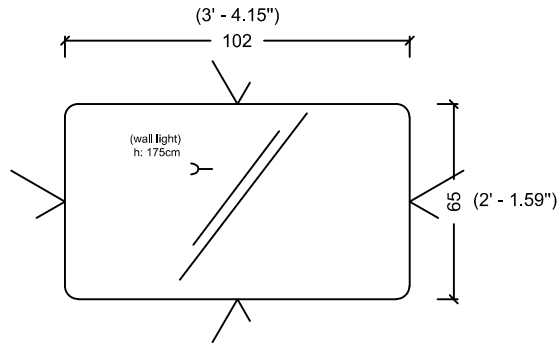

ACQUA FLAT 125 WITH SINK

ACQUA FLAT 138 WITH SINK

175 (5' - 8.89")

ACQUA FLAT 178

ACQUA FLAT 178 WITH SINK

ACQUA RADIUS 60

ACQUA RADIUS 60 WITH SINK

ACQUA RADIUS 82

DRAWER
INSIDE

ACQUA RADIUS 82,5 WITH SINK

ACQUA RADIUS 82,5

ACQUA RADIUS 102.5

DRAWER
INSIDE

ACQUA RADIUS 102,5 WITH SINK

ACQUA RADIUS 122.5

DRAWER
INSIDE

ACQUA RADIUS 122,5

ACQUA RADIUS 122,5 WITH SINK

RADIUS 151 double sink

RADIUS 151

ACQUA RADIUS 151

(5' - 8.89")

65 (2' - 1.59")

35-40 (1' - 1.77" / 1' - 3.74")

50 (1' - 7.68")

35 (1' - 1.77")

ACQUA RADIUS 151 WITH SINK

ACQUA RADIUS 191

(5' - 8.89")

65 (2' - 1.59")

35-40 (1' - 1.77" / 1' - 3.74")

60 (1' - 7.68")