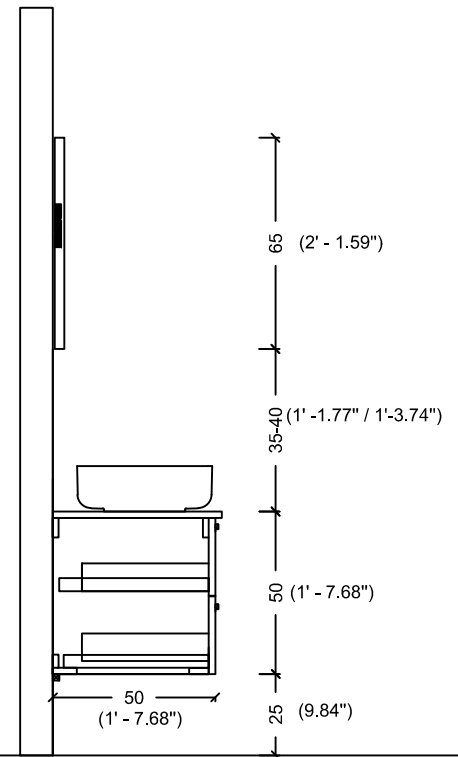

ACQUA FLAT 110 WITH SINK