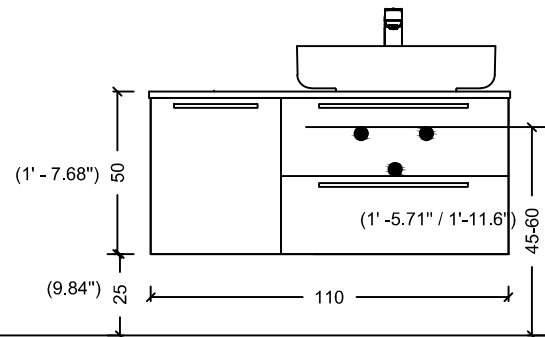

ACQUA FLAT 90 WITH SINK

ACQUA FLAT 110

ACQUA FLAT 110 WITH SINK

ACQUA FLAT 110 LEFT

ACQUA FLAT 110 LEFT WITH SINK

ACQUA FLAT 110 RIGHT

ACQUA FLAT 110 RIGHT WITH SINK

ACQUA FLAT 125

ACQUA FLAT 125 WITH SINK

ACQUA FLAT 138 WITH SINK

175 (5' - 8.89")

ACQUA FLAT 178

ACQUA FLAT 178 WITH SINK

ACQUA RADIUS 60

ACQUA RADIUS 60 WITH SINK

ACQUA RADIUS 82

DRAWER
INSIDE

ACQUA RADIUS 82,5 WITH SINK

ACQUA RADIUS 82,5

ACQUA RADIUS 102.5

DRAWER
INSIDE

ACQUA RADIUS 102,5 WITH SINK

ACQUA RADIUS 122.5

DRAWER
INSIDE

ACQUA RADIUS 122,5

ACQUA RADIUS 122,5 WITH SINK

RADIUS 151 double sink

RADIUS 151

ACQUA RADIUS 151

(5' - 8.89")

65 (2' - 1.59")

35-40 (1' - 1.77" / 1' - 3.74")