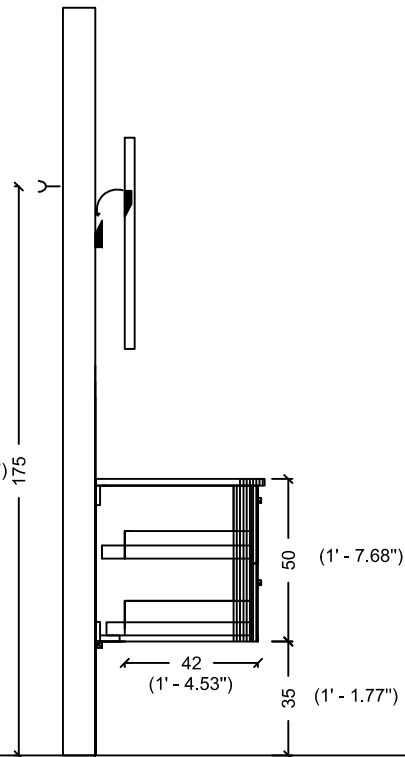

DRAWER
INSIDE

ACQUA RADIUS 82,5 WITH SINK

ACQUA RADIUS 82,5

ACQUA RADIUS 102.5

DRAWER
INSIDE

ACQUA RADIUS 102,5 WITH SINK

ACQUA RADIUS 122.5

DRAWER
INSIDE

ACQUA RADIUS 122,5

ACQUA RADIUS 122,5 WITH SINK

RADIUS 151 double sink

RADIUS 151

ACQUA RADIUS 151

(5' - 8.89")

65 (2' - 1.59")

35-40 (1' - 1.77" / 1' - 3.74")

50 (1' - 7.68")

35 (1' - 1.77")

ACQUA RADIUS 151 WITH SINK

ACQUA RADIUS 191

(5' - 8.89")

65 (2' - 1.59")

35-40 (1' - 1.77" / 1' - 3.74")

60 (1' - 7.68")

35 (1' - 1.77")

ACQUA RADIUS 191 WITH SINK

ACQUA SLIM 70

ACQUA SLIM 70 WITH SINK

ACQUA SLIM 90

ACQUA SLIM 90 WITH SINK

ACQUA SLIM 110