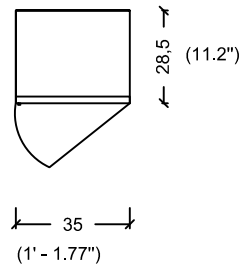

ACQUA FLAT 110 LEFT WITH SINK