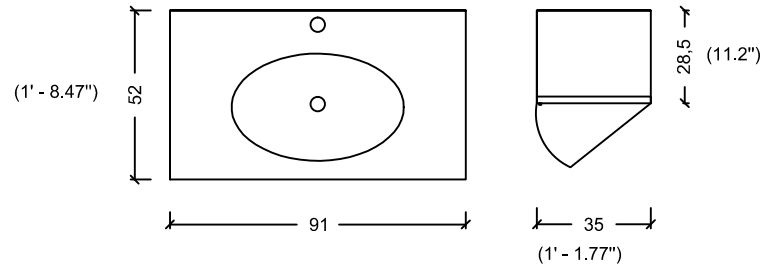

ACQUA FLAT 90