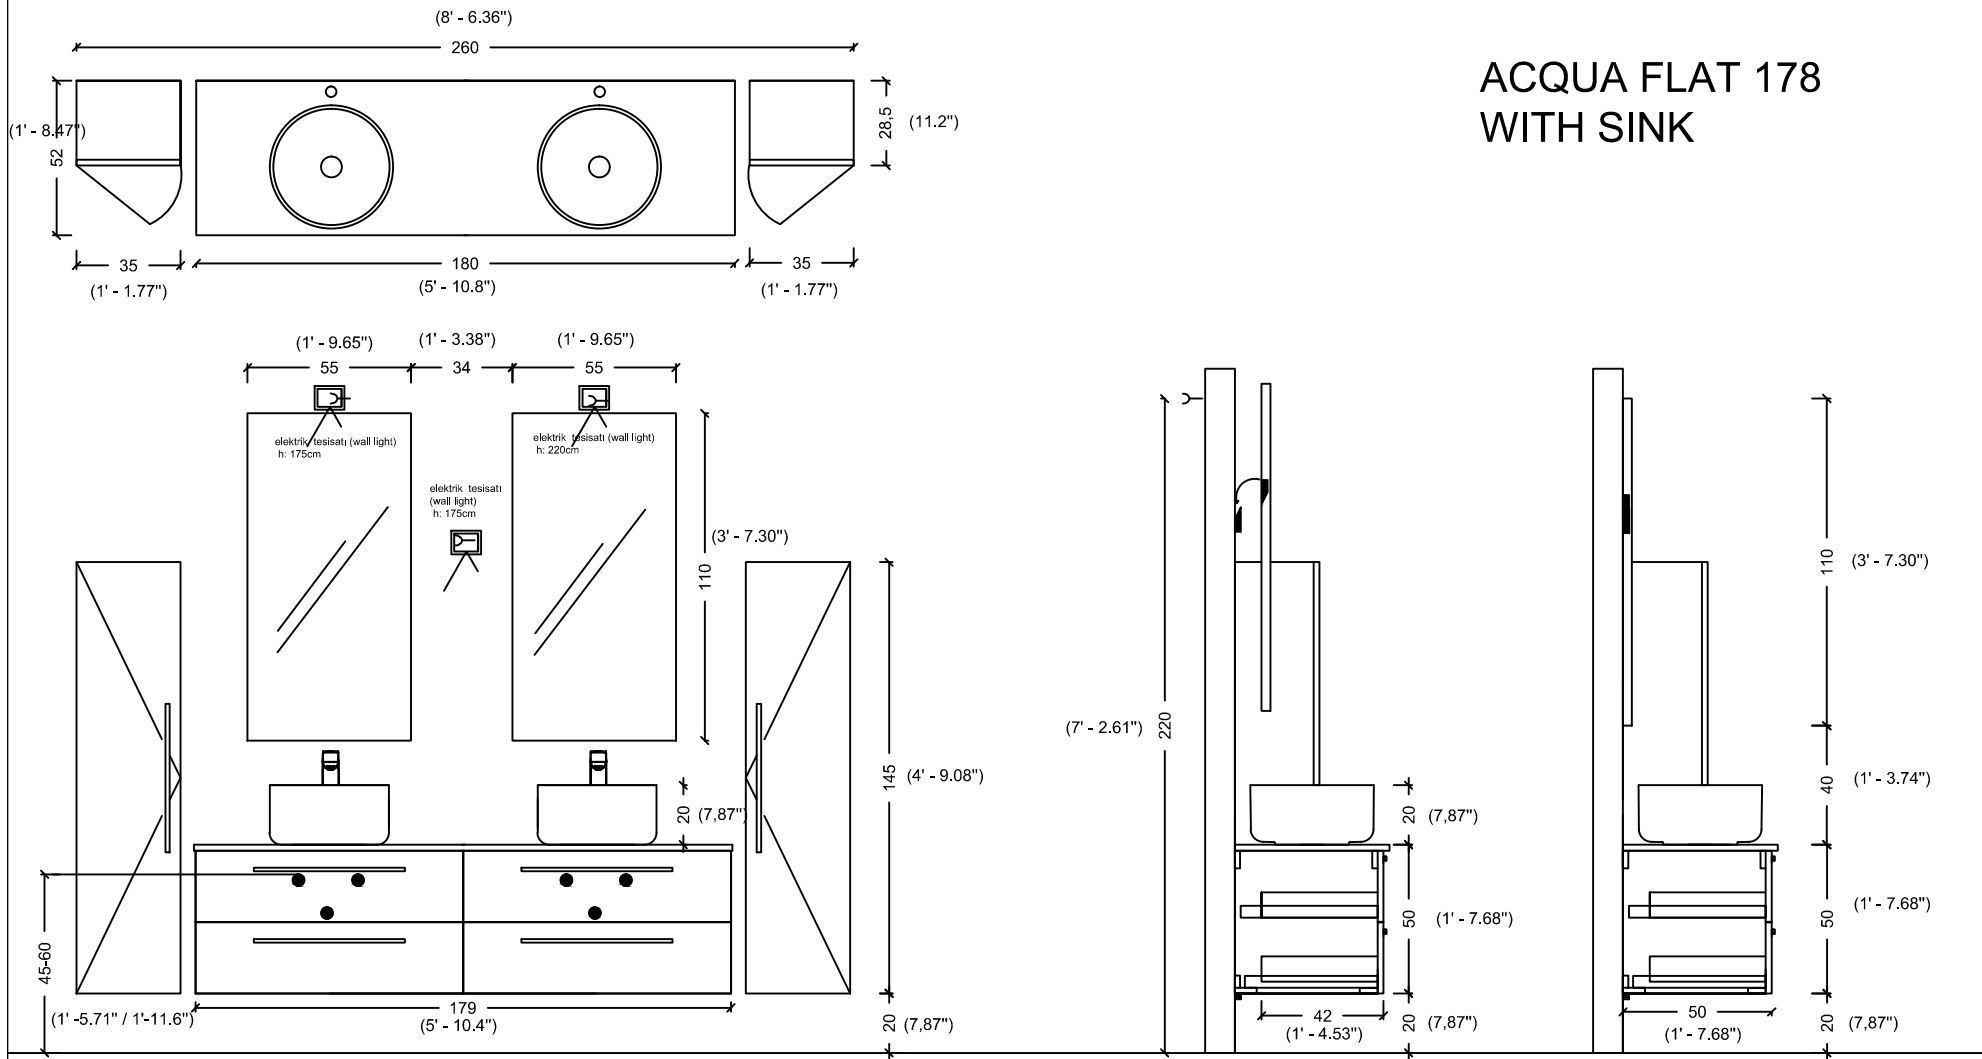

ACQUA FLAT 125 WITH SINK

ACQUA FLAT 138 WITH SINK

175 (5' - 8.89")

ACQUA FLAT 178

ACQUA FLAT 178 WITH SINK

ACQUA RADIUS 60

ACQUA RADIUS 60 WITH SINK

ACQUA RADIUS 82

DRAWER
INSIDE

ACQUA RADIUS 82,5 WITH SINK

ACQUA RADIUS 82,5

ACQUA RADIUS 102.5

DRAWER
INSIDE

ACQUA RADIUS 102,5 WITH SINK

ACQUA RADIUS 122.5

DRAWER
INSIDE

ACQUA RADIUS 122,5

ACQUA RADIUS 122,5 WITH SINK

RADIUS 151 double sink

RADIUS 151

ACQUA RADIUS 151

(5' - 8.89")

65 (2' - 1.59")

35-40 (1' - 1.77" / 1' - 3.74")

50 (1' - 7.68")

35 (1' - 1.77")

ACQUA RADIUS 151 WITH SINK

ACQUA RADIUS 191

(5' - 8.89")

65 (2' - 1.59")

35-40 (1' - 1.77" / 1' - 3.74")

60 (1' - 7.68")