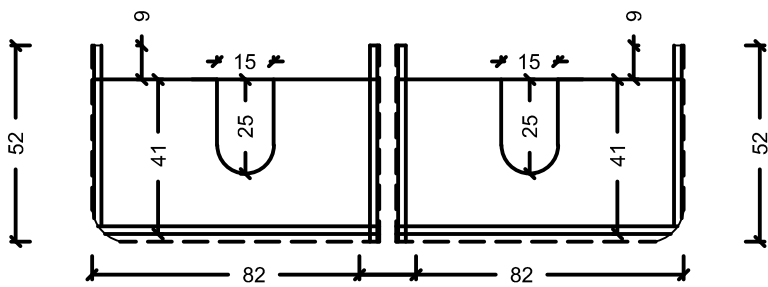

DRAWER
INSIDE

ACQUA RADIUS 82,5 WITH SINK

ACQUA RADIUS 82,5

ACQUA RADIUS 102.5

DRAWER
INSIDE

ACQUA RADIUS 102,5 WITH SINK

ACQUA RADIUS 122.5

DRAWER
INSIDE

ACQUA RADIUS 122,5

ACQUA RADIUS 122,5 WITH SINK

RADIUS 151 double sink

RADIUS 151

ACQUA RADIUS 151

(5' - 8.89")

65 (2' - 1.59")

35-40 (1' - 1.77" / 1' - 3.74")

50 (1' - 7.68")

35 (1' - 1.77")

ACQUA RADIUS 151 WITH SINK

ACQUA RADIUS 191

(5' - 8.89")

65 (2' - 1.59")

35-40 (1' - 1.77" / 1' - 3.74")

60 (1' - 7.68")

35 (1' - 1.77")

ACQUA RADIUS 191 WITH SINK

ACQUA SLIM 70

ACQUA SLIM 70 WITH SINK

ACQUA SLIM 90

ACQUA SLIM 90 WITH SINK

ACQUA SLIM 110