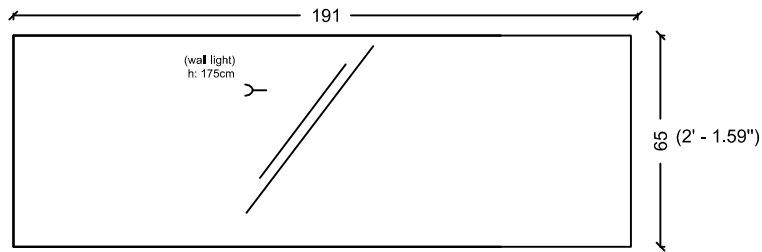

50 (1' - 7.68")

35 (1' - 1.77")

ACQUA RADIUS 151 WITH SINK

ACQUA RADIUS 191

(5' - 8.89")

65 (2' - 1.59")

35-40 (1' - 1.77" / 1' - 3.74")

60 (1' - 7.68")

35 (1' - 1.77")

ACQUA RADIUS 191 WITH SINK

ACQUA SLIM 70

ACQUA SLIM 70 WITH SINK

ACQUA SLIM 90

ACQUA SLIM 90 WITH SINK

ACQUA SLIM 110