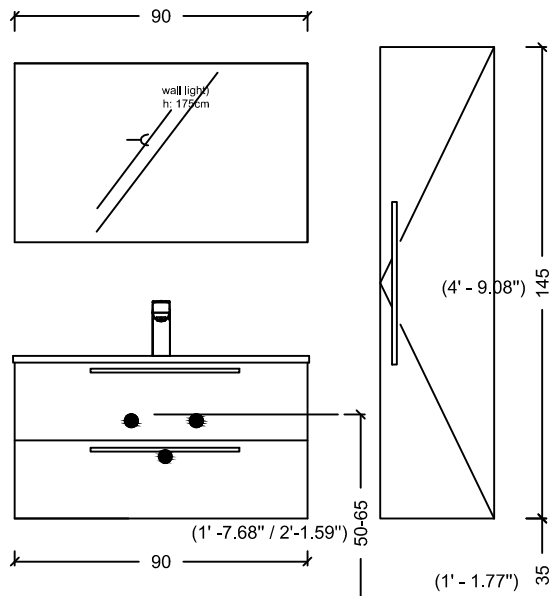

ACQUA FLAT 90 WITH SINK

ACQUA FLAT 110

ACQUA FLAT 110 WITH SINK

ACQUA FLAT 110 LEFT

ACQUA FLAT 110 LEFT WITH SINK

ACQUA FLAT 110 RIGHT

ACQUA FLAT 110 RIGHT WITH SINK

ACQUA FLAT 125

ACQUA FLAT 125 WITH SINK

ACQUA FLAT 138 WITH SINK

175 (5' - 8.89")

ACQUA FLAT 178

ACQUA FLAT 178 WITH SINK

ACQUA RADIUS 60

ACQUA RADIUS 60 WITH SINK

ACQUA RADIUS 82

DRAWER
INSIDE

ACQUA RADIUS 82,5 WITH SINK

ACQUA RADIUS 82,5

ACQUA RADIUS 102.5

DRAWER
INSIDE

ACQUA RADIUS 102,5 WITH SINK

ACQUA RADIUS 122.5

DRAWER
INSIDE

ACQUA RADIUS 122,5

ACQUA RADIUS 122,5 WITH SINK

RADIUS 151 double sink

RADIUS 151

ACQUA RADIUS 151

(5' - 8.89")

65 (2' - 1.59")

35-40 (1' - 1.77" / 1' - 3.74")