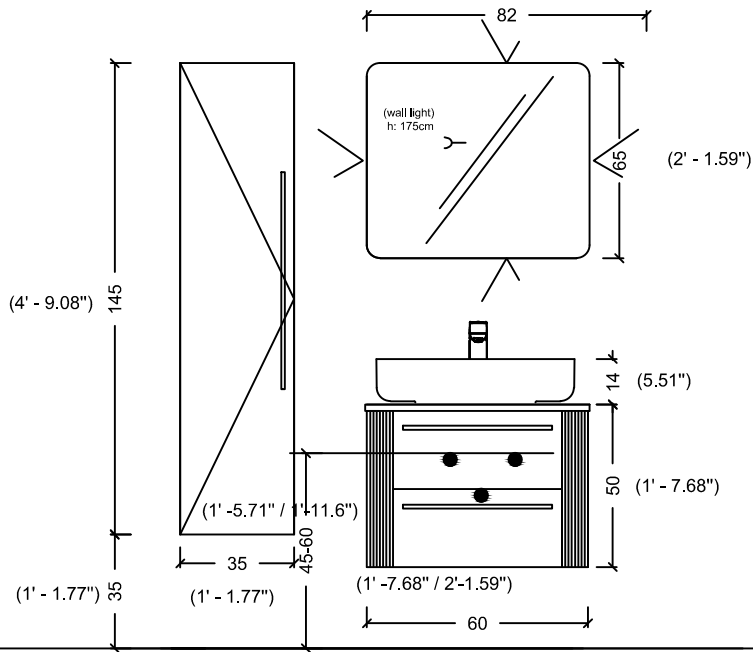

ACQUA FLAT 125 WITH SINK

ACQUA FLAT 138 WITH SINK

175 (5' - 8.89")

ACQUA FLAT 178

ACQUA FLAT 178 WITH SINK

ACQUA RADIUS 60

ACQUA RADIUS 60 WITH SINK

ACQUA RADIUS 82

DRAWER
INSIDE

ACQUA RADIUS 82,5 WITH SINK

ACQUA RADIUS 82,5

ACQUA RADIUS 102.5

DRAWER
INSIDE

ACQUA RADIUS 102,5 WITH SINK

ACQUA RADIUS 122.5

DRAWER
INSIDE

ACQUA RADIUS 122,5

ACQUA RADIUS 122,5 WITH SINK

RADIUS 151 double sink

RADIUS 151

ACQUA RADIUS 151

(5' - 8.89")

65 (2' - 1.59")

35-40 (1' - 1.77" / 1' - 3.74")

50 (1' - 7.68")

35 (1' - 1.77")

ACQUA RADIUS 151 WITH SINK

ACQUA RADIUS 191

(5' - 8.89")

65 (2' - 1.59")

35-40 (1' - 1.77" / 1' - 3.74")

60 (1' - 7.68")