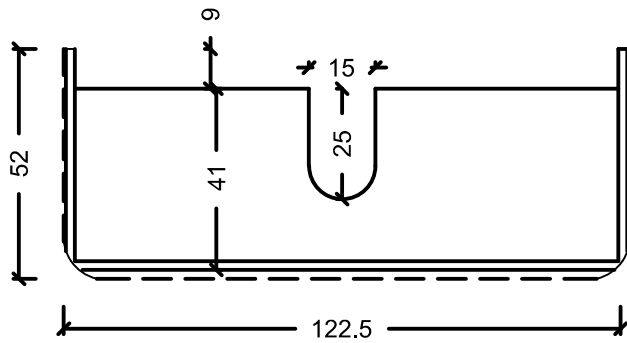

DRAWER
INSIDE

ACQUA RADIUS 82,5 WITH SINK

ACQUA RADIUS 82,5

ACQUA RADIUS 102.5

DRAWER
INSIDE

ACQUA RADIUS 102,5 WITH SINK

ACQUA RADIUS 122.5

DRAWER
INSIDE

ACQUA RADIUS 122,5

ACQUA RADIUS 122,5 WITH SINK

RADIUS 151 double sink

RADIUS 151

ACQUA RADIUS 151

(5' - 8.89")

65 (2' - 1.59")

35-40 (1' - 1.77" / 1' - 3.74")

50 (1' - 7.68")

35 (1' - 1.77")

ACQUA RADIUS 151 WITH SINK

ACQUA RADIUS 191

(5' - 8.89")

65 (2' - 1.59")

35-40 (1' - 1.77" / 1' - 3.74")

60 (1' - 7.68")

35 (1' - 1.77")

ACQUA RADIUS 191 WITH SINK

ACQUA SLIM 70

ACQUA SLIM 70 WITH SINK

ACQUA SLIM 90

ACQUA SLIM 90 WITH SINK

ACQUA SLIM 110