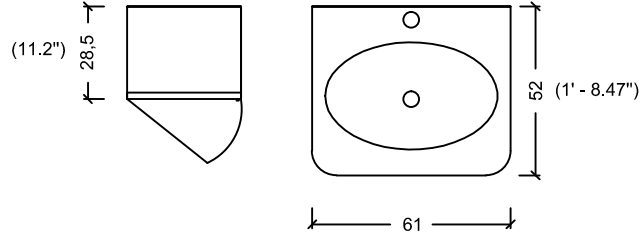

ACQUA FLAT 125 WITH SINK

ACQUA FLAT 138 WITH SINK

175 (5' - 8.89")

ACQUA FLAT 178

ACQUA FLAT 178 WITH SINK

ACQUA RADIUS 60

ACQUA RADIUS 60 WITH SINK

ACQUA RADIUS 82

DRAWER
INSIDE

ACQUA RADIUS 82,5 WITH SINK

ACQUA RADIUS 82,5

ACQUA RADIUS 102.5

DRAWER
INSIDE

ACQUA RADIUS 102,5 WITH SINK

ACQUA RADIUS 122.5

DRAWER
INSIDE

ACQUA RADIUS 122,5

ACQUA RADIUS 122,5 WITH SINK

RADIUS 151 double sink

RADIUS 151

ACQUA RADIUS 151

(5' - 8.89")

65 (2' - 1.59")

35-40 (1' - 1.77" / 1' - 3.74")

50 (1' - 7.68")

35 (1' - 1.77")

ACQUA RADIUS 151 WITH SINK

ACQUA RADIUS 191

(5' - 8.89")

65 (2' - 1.59")

35-40 (1' - 1.77" / 1' - 3.74")

60 (1' - 7.68")