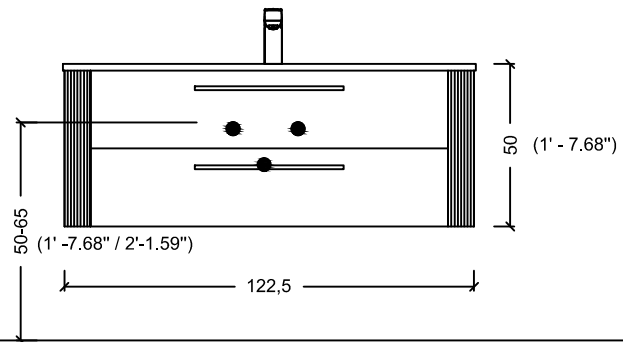

DRAWER
INSIDE

ACQUA RADIUS 82,5 WITH SINK

ACQUA RADIUS 82,5

ACQUA RADIUS 102.5

DRAWER
INSIDE

ACQUA RADIUS 102,5 WITH SINK

ACQUA RADIUS 122.5

DRAWER
INSIDE

ACQUA RADIUS 122,5

ACQUA RADIUS 122,5 WITH SINK

RADIUS 151 double sink

RADIUS 151

ACQUA RADIUS 151

(5' - 8.89")

65 (2' - 1.59")

35-40 (1' - 1.77" / 1' - 3.74")

50 (1' - 7.68")

35 (1' - 1.77")

ACQUA RADIUS 151 WITH SINK

ACQUA RADIUS 191

(5' - 8.89")

65 (2' - 1.59")

35-40 (1' - 1.77" / 1' - 3.74")

60 (1' - 7.68")