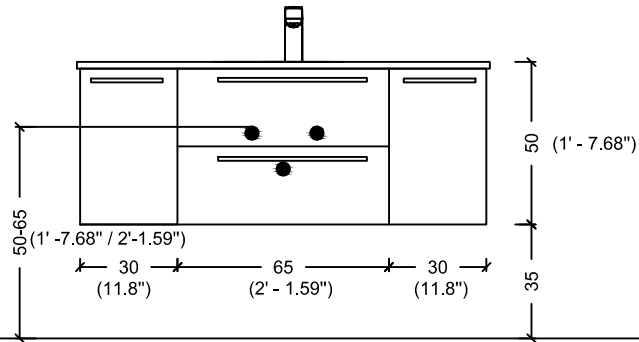

ACQUA FLAT 90 WITH SINK

ACQUA FLAT 110

ACQUA FLAT 110 WITH SINK

ACQUA FLAT 110 LEFT

ACQUA FLAT 110 LEFT WITH SINK

ACQUA FLAT 110 RIGHT

ACQUA FLAT 110 RIGHT WITH SINK

ACQUA FLAT 125

ACQUA FLAT 125 WITH SINK

ACQUA FLAT 138 WITH SINK

175 (5' - 8.89")

ACQUA FLAT 178

ACQUA FLAT 178 WITH SINK

ACQUA RADIUS 60

ACQUA RADIUS 60 WITH SINK

ACQUA RADIUS 82

DRAWER
INSIDE

ACQUA RADIUS 82,5 WITH SINK

ACQUA RADIUS 82,5

ACQUA RADIUS 102.5

DRAWER
INSIDE

ACQUA RADIUS 102,5 WITH SINK

ACQUA RADIUS 122.5

DRAWER
INSIDE

ACQUA RADIUS 122,5

ACQUA RADIUS 122,5 WITH SINK

RADIUS 151 double sink

RADIUS 151

ACQUA RADIUS 151

(5' - 8.89")

65 (2' - 1.59")

35-40 (1' - 1.77" / 1' - 3.74")