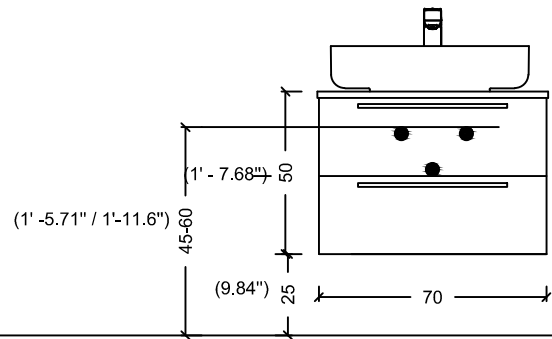

ACQUA FLAT 70 WITH SINK