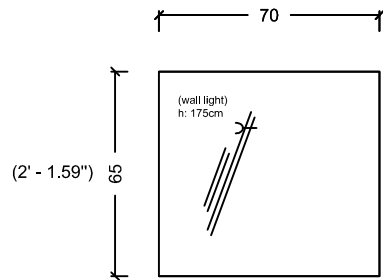

ACQUA RADIUS 122,5

ACQUA RADIUS 122,5 WITH SINK

RADIUS 151 double sink

RADIUS 151

ACQUA RADIUS 151

(5' - 8.89")

65 (2' - 1.59")

35-40 (1' - 1.77" / 1' - 3.74")

50 (1' - 7.68")

35 (1' - 1.77")

ACQUA RADIUS 151 WITH SINK

ACQUA RADIUS 191

(5' - 8.89")

65 (2' - 1.59")

35-40 (1' - 1.77" / 1' - 3.74")

60 (1' - 7.68")

35 (1' - 1.77")

ACQUA RADIUS 191 WITH SINK

ACQUA SLIM 70

ACQUA SLIM 70 WITH SINK

ACQUA SLIM 90

ACQUA SLIM 90 WITH SINK

ACQUA SLIM 110