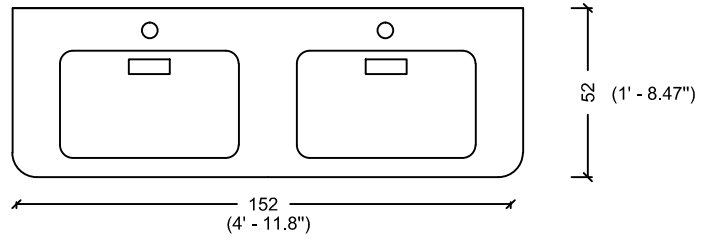

DRAWER
INSIDE

ACQUA RADIUS 82,5 WITH SINK

ACQUA RADIUS 82,5

ACQUA RADIUS 102.5

DRAWER
INSIDE

ACQUA RADIUS 102,5 WITH SINK

ACQUA RADIUS 122.5

DRAWER
INSIDE

ACQUA RADIUS 122,5

ACQUA RADIUS 122,5 WITH SINK

RADIUS 151 double sink

RADIUS 151

ACQUA RADIUS 151

(5' - 8.89")

65 (2' - 1.59")

35-40 (1' - 1.77" / 1' - 3.74")

50 (1' - 7.68")

35 (1' - 1.77")

ACQUA RADIUS 151 WITH SINK

ACQUA RADIUS 191

(5' - 8.89")

65 (2' - 1.59")

35-40 (1' - 1.77" / 1' - 3.74")

60 (1' - 7.68")

35 (1' - 1.77")

ACQUA RADIUS 191 WITH SINK

ACQUA SLIM 70

ACQUA SLIM 70 WITH SINK

ACQUA SLIM 90

ACQUA SLIM 90 WITH SINK

ACQUA SLIM 110