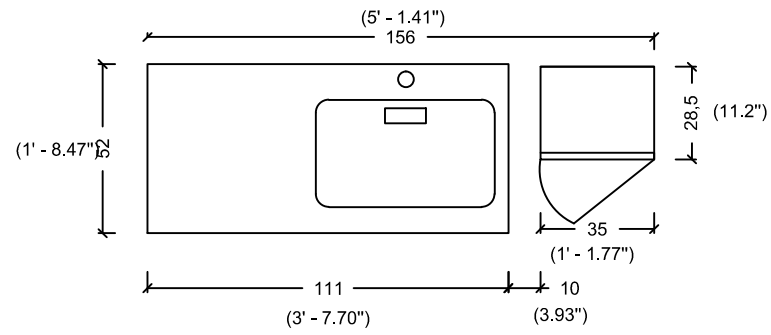

ACQUA FLAT 90 WITH SINK

ACQUA FLAT 110

ACQUA FLAT 110 WITH SINK

ACQUA FLAT 110 LEFT

ACQUA FLAT 110 LEFT WITH SINK

ACQUA FLAT 110 RIGHT

ACQUA FLAT 110 RIGHT WITH SINK

ACQUA FLAT 125

ACQUA FLAT 125 WITH SINK

ACQUA FLAT 138 WITH SINK

175 (5' - 8.89")

ACQUA FLAT 178

ACQUA FLAT 178 WITH SINK

ACQUA RADIUS 60

ACQUA RADIUS 60 WITH SINK

ACQUA RADIUS 82

DRAWER
INSIDE

ACQUA RADIUS 82,5 WITH SINK

ACQUA RADIUS 82,5

ACQUA RADIUS 102.5

DRAWER
INSIDE

ACQUA RADIUS 102,5 WITH SINK

ACQUA RADIUS 122.5

DRAWER
INSIDE

ACQUA RADIUS 122,5

ACQUA RADIUS 122,5 WITH SINK

RADIUS 151 double sink

RADIUS 151

ACQUA RADIUS 151

(5' - 8.89")

65 (2' - 1.59")

35-40 (1' - 1.77" / 1' - 3.74")