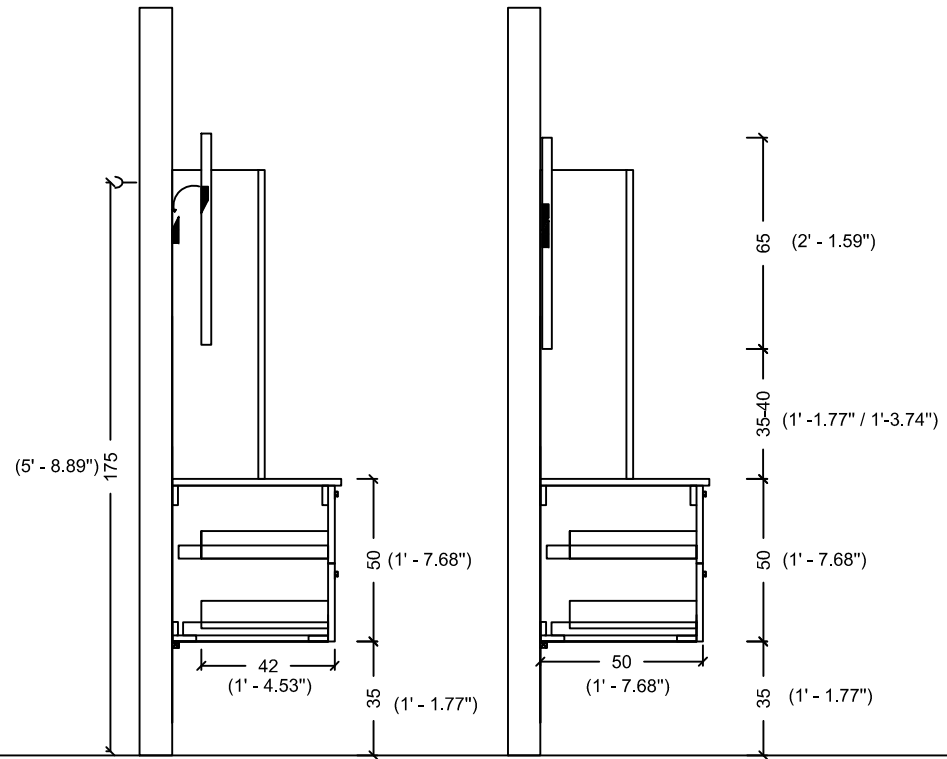

ACQUA FLAT 90 WITH SINK

ACQUA FLAT 110

ACQUA FLAT 110 WITH SINK

ACQUA FLAT 110 LEFT

ACQUA FLAT 110 LEFT WITH SINK

ACQUA FLAT 110 RIGHT

ACQUA FLAT 110 RIGHT WITH SINK

ACQUA FLAT 125

ACQUA FLAT 125 WITH SINK

ACQUA FLAT 138 WITH SINK

175 (5' - 8.89")

ACQUA FLAT 178

ACQUA FLAT 178 WITH SINK

ACQUA RADIUS 60

ACQUA RADIUS 60 WITH SINK

ACQUA RADIUS 82

DRAWER
INSIDE

ACQUA RADIUS 82,5 WITH SINK

ACQUA RADIUS 82,5

ACQUA RADIUS 102.5

DRAWER
INSIDE

ACQUA RADIUS 102,5 WITH SINK

ACQUA RADIUS 122.5

DRAWER
INSIDE

ACQUA RADIUS 122,5

ACQUA RADIUS 122,5 WITH SINK

RADIUS 151 double sink

RADIUS 151

ACQUA RADIUS 151

(5' - 8.89")

65 (2' - 1.59")

35-40 (1' - 1.77" / 1' - 3.74")