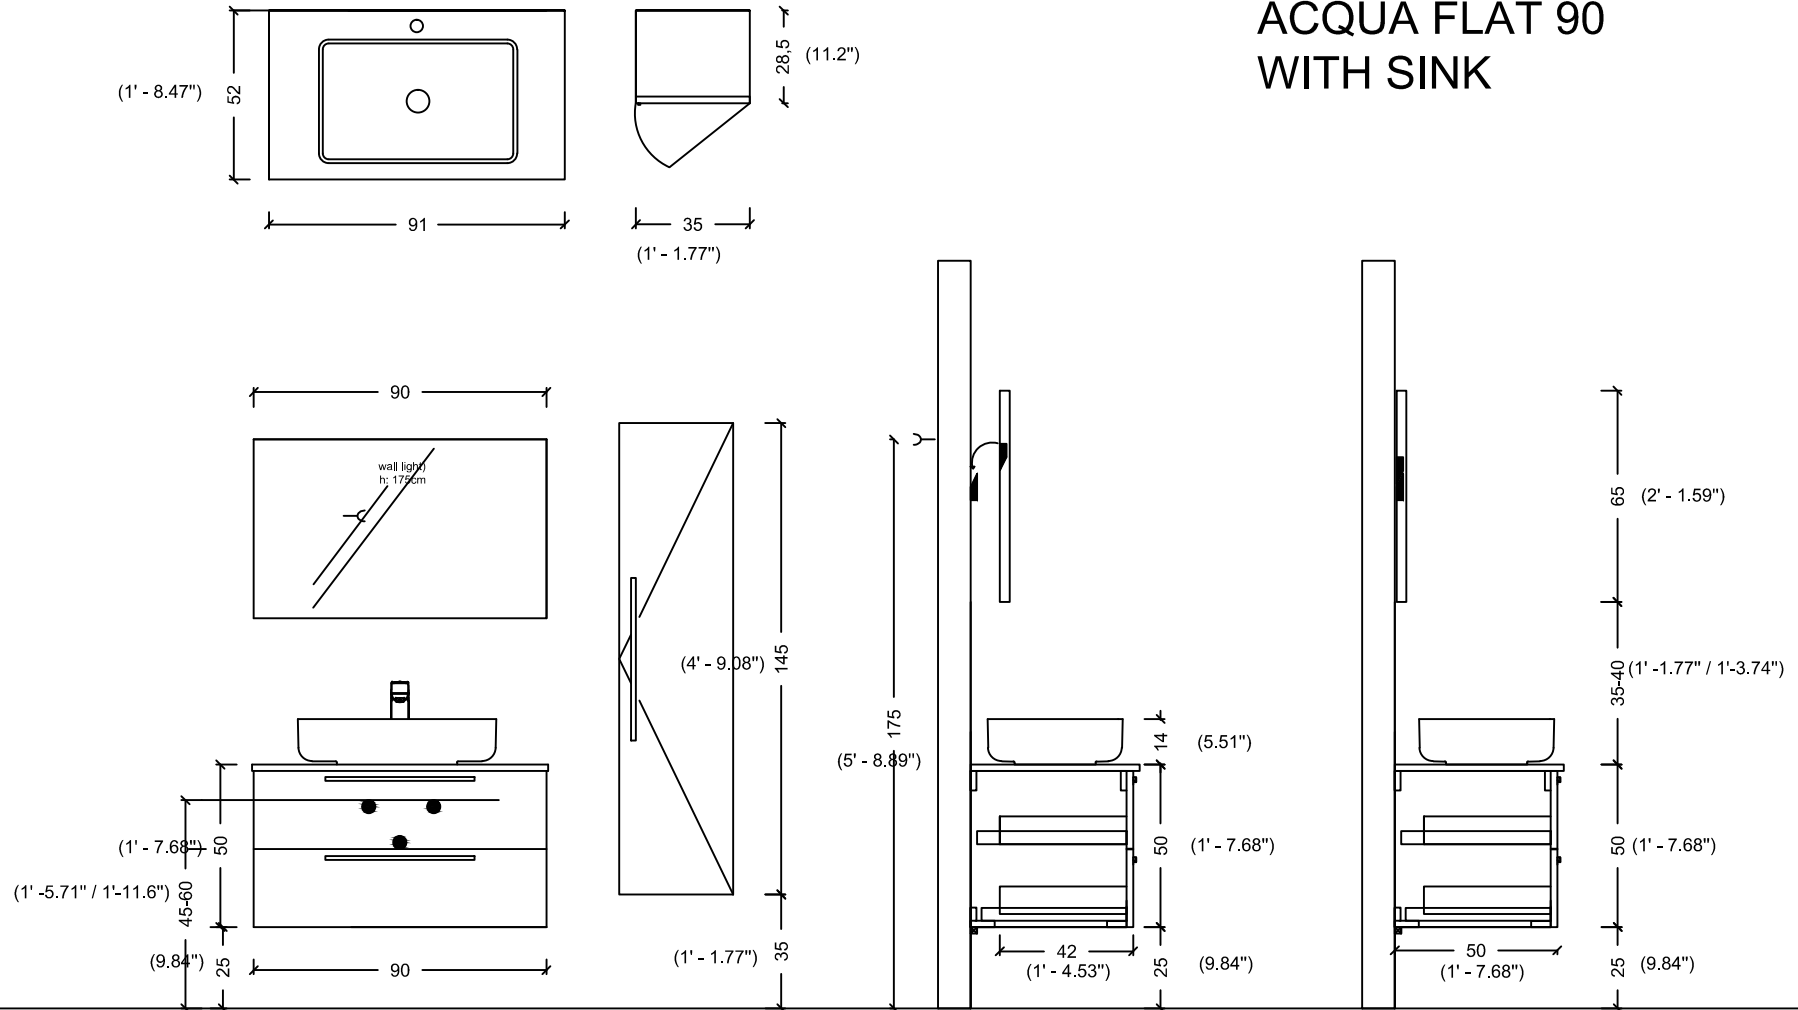

ACQUA FLAT 90 WITH SINK