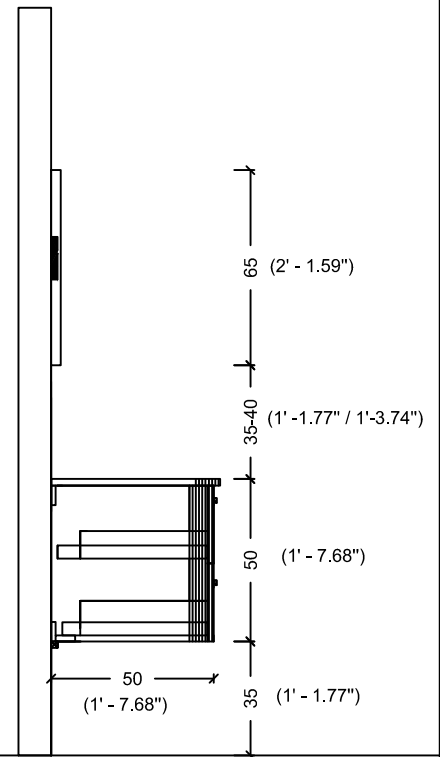

DRAWER
INSIDE

ACQUA RADIUS 82,5 WITH SINK

ACQUA RADIUS 82,5

ACQUA RADIUS 102.5

DRAWER
INSIDE

ACQUA RADIUS 102,5 WITH SINK

ACQUA RADIUS 122.5

DRAWER
INSIDE

ACQUA RADIUS 122,5

ACQUA RADIUS 122,5 WITH SINK

RADIUS 151 double sink

RADIUS 151

ACQUA RADIUS 151

(5' - 8.89")

65 (2' - 1.59")

35-40 (1' - 1.77" / 1' - 3.74")

50 (1' - 7.68")

35 (1' - 1.77")

ACQUA RADIUS 151 WITH SINK

ACQUA RADIUS 191

(5' - 8.89")

65 (2' - 1.59")

35-40 (1' - 1.77" / 1' - 3.74")

60 (1' - 7.68")

35 (1' - 1.77")

ACQUA RADIUS 191 WITH SINK

ACQUA SLIM 70

ACQUA SLIM 70 WITH SINK

ACQUA SLIM 90

ACQUA SLIM 90 WITH SINK

ACQUA SLIM 110