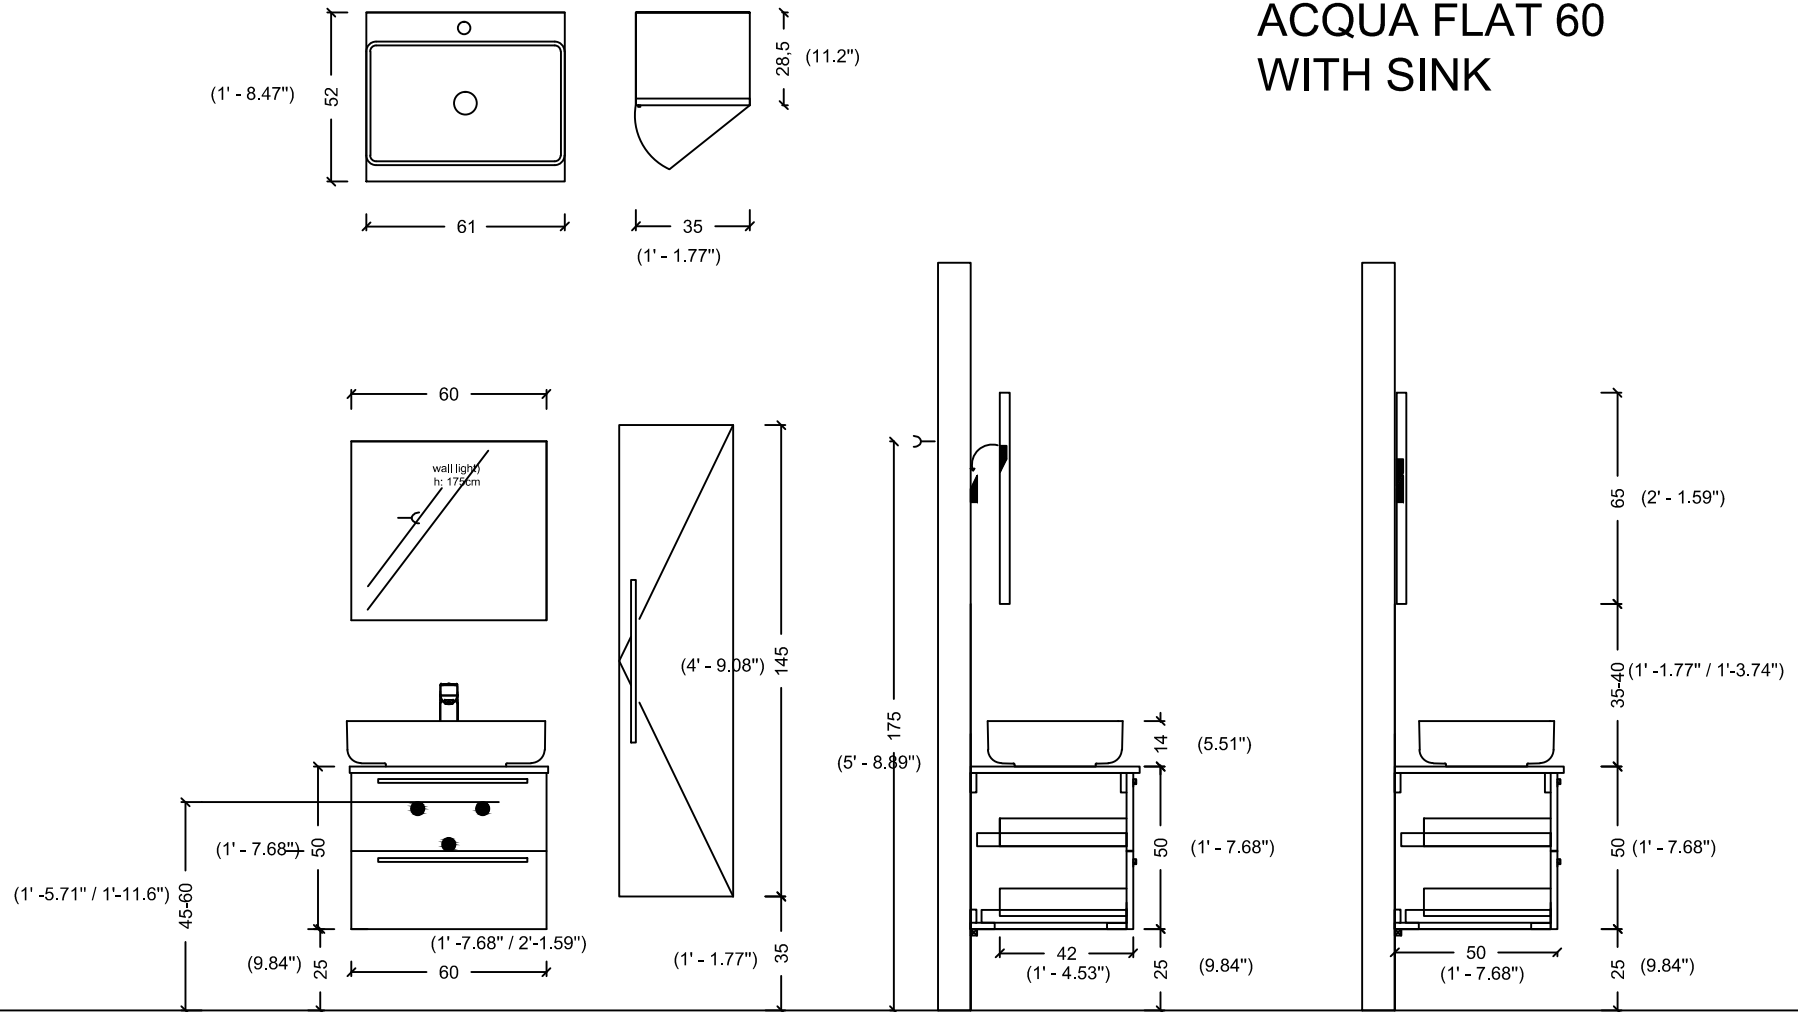

ACQUA FLAT 60 WITH SINK