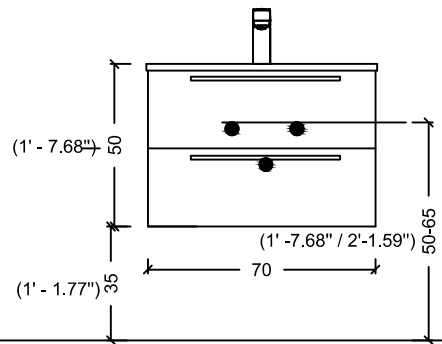

ACQUA FLAT 70