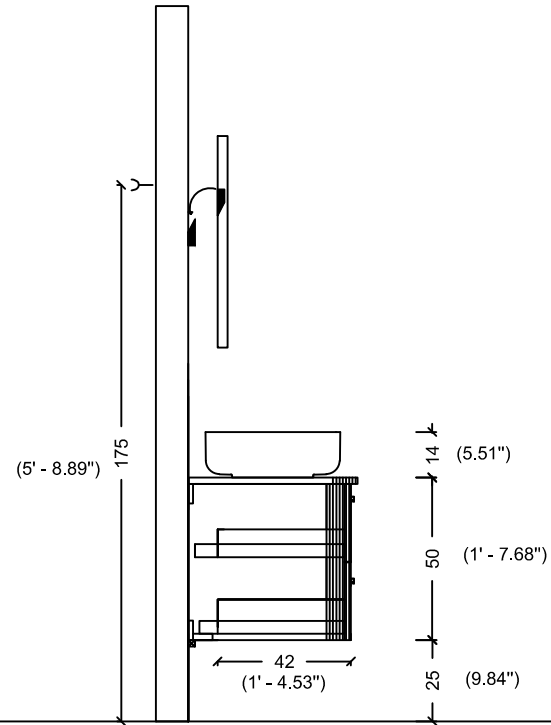

DRAWER
INSIDE

ACQUA RADIUS 82,5 WITH SINK

ACQUA RADIUS 82,5

ACQUA RADIUS 102.5

DRAWER
INSIDE

ACQUA RADIUS 102,5 WITH SINK

ACQUA RADIUS 122.5

DRAWER
INSIDE

ACQUA RADIUS 122,5

ACQUA RADIUS 122,5 WITH SINK

RADIUS 151 double sink

RADIUS 151

ACQUA RADIUS 151

(5' - 8.89")

65 (2' - 1.59")

35-40 (1' - 1.77" / 1' - 3.74")

50 (1' - 7.68")

35 (1' - 1.77")

ACQUA RADIUS 151 WITH SINK

ACQUA RADIUS 191

(5' - 8.89")

65 (2' - 1.59")

35-40 (1' - 1.77" / 1' - 3.74")

60 (1' - 7.68")