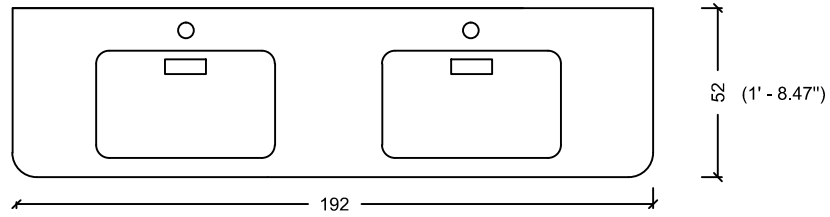

DRAWER
INSIDE

ACQUA RADIUS 82,5 WITH SINK

ACQUA RADIUS 82,5

ACQUA RADIUS 102.5

DRAWER
INSIDE

ACQUA RADIUS 102,5 WITH SINK

ACQUA RADIUS 122.5

DRAWER
INSIDE

ACQUA RADIUS 122,5

ACQUA RADIUS 122,5 WITH SINK

RADIUS 151 double sink

RADIUS 151

ACQUA RADIUS 151

(5' - 8.89")

65 (2' - 1.59")

35-40 (1' - 1.77" / 1' - 3.74")

50 (1' - 7.68")

35 (1' - 1.77")

ACQUA RADIUS 151 WITH SINK

ACQUA RADIUS 191

(5' - 8.89")

65 (2' - 1.59")

35-40 (1' - 1.77" / 1' - 3.74")

60 (1' - 7.68")

35 (1' - 1.77")

ACQUA RADIUS 191 WITH SINK

ACQUA SLIM 70

ACQUA SLIM 70 WITH SINK

ACQUA SLIM 90

ACQUA SLIM 90 WITH SINK

ACQUA SLIM 110