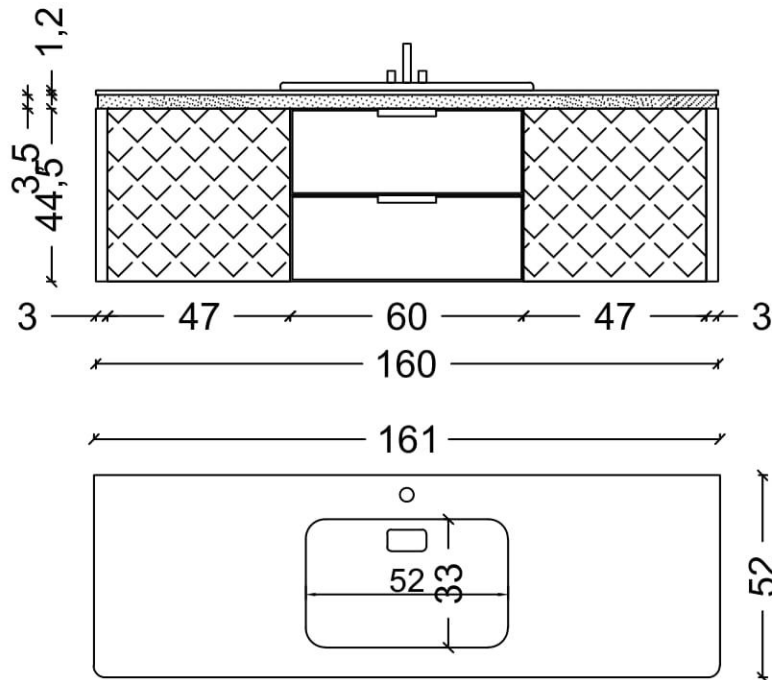

BODY&DOOR
MATT LACQUERED COLOR
PROFILE AND ACCESSORY
CHROME OR GOLD
DRAWER LEDLIGHT

WHITE ACRYLIC
COUNTER INTEGRATED
WASHBASIN
BATARY HOLE