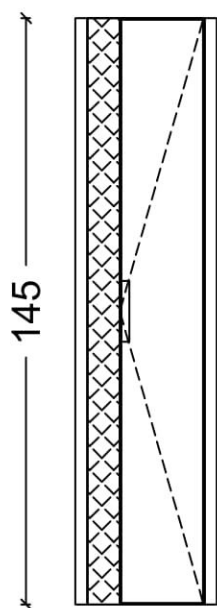

ROMBO MODEL TALL CABINET

BODY&DOOR
LACQUERED COLOR
PROFILE AND ACCESSORY
CHROME OR GOLD
LEDLIGHT