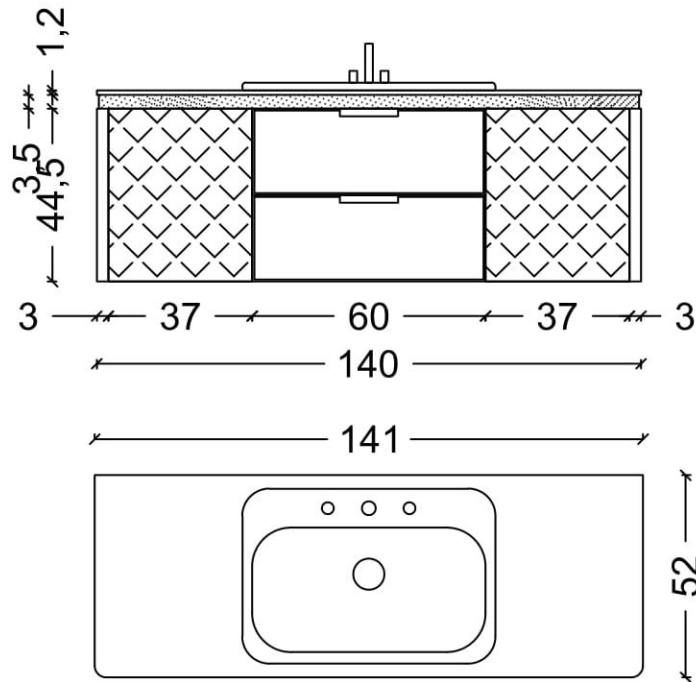

ROMBO MODEL 120

METAL FRAMED
CHROME PVC FRAMED
GOLD PVC FRAMED
ROUND MIRROR
DIA:100 CM
LEDLIGHT MIRROR

BODY&DOOR
MATT LACQUERED COLOR
PROFILE AND ACCESSORY
CHROME OR GOLD
DRAWER LEDLIGHT

WHITE ACRYLIC
COUNTER INTEGRATED
WASHBASIN
BATARY HOLE

ROMBO MODEL 120

METAL FRAMED
CHROME PVC FRAMED
GOLD PVC FRAMED
ROUND MIRROR
DIA:100 CM
LEDLIGHT MIRROR

BODY&DOOR
MATT LACQUERED COLOR
PROFILE AND ACCESSORY
CHROME OR GOLD
DRAWER LEDLIGHT

COMPACT FLAT
COUNTER
CERAMIC SINK
BLACK OR WHITE
BATARY HOLE

ROMBO MODEL 140

METAL FRAMED
CHROME PVC FRAMED
GOLD PVC FRAMED
ROUND MIRROR
DIA:100 CM
LEDLIGHT MIRROR

BODY&DOOR
MATT LACQUERED COLOR
PROFILE AND ACCESSORY
CHROME OR GOLD
DRAWER LEDLIGHT

WHITE ACRYLIC
COUNTER INTEGRATED
WASHBASIN
BATARY HOLE

ROMBO MODEL 140

METAL FRAMED
CHROME PVC FRAMED
GOLD PVC FRAMED
ROUND MIRROR
DIA:100 CM
LEDLIGHT MIRROR

BODY&DOOR
MATT LACQUERED COLOR
PROFILE AND ACCESSORY
CHROME OR GOLD
DRAWER LEDLIGHT

COMPACT FLAT
COUNTER
CERAMIC SINK
BLACK OR WHITE
BATARY HOLE