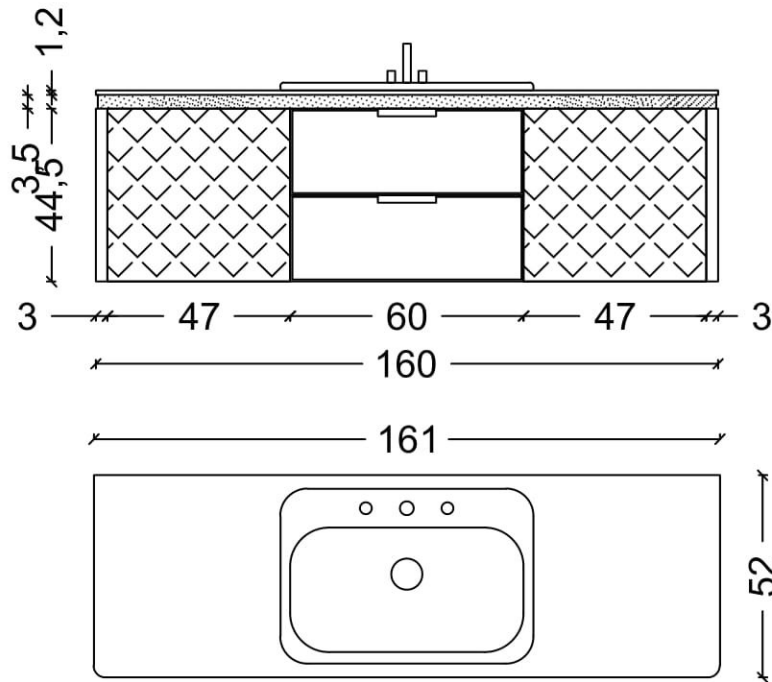

ROMBO MODEL 160

METAL FRAMED
CHROME PVC FRAMED
GOLD PVC FRAMED
ROUND MIRROR
DIA:100 CM
LEDLIGHT MIRROR

BODY&DOOR
MATT LACQUERED COLOR
PROFILE AND ACCESSORY
CHROME OR GOLD
DRAWER LEDLIGHT

WHITE ACRYLIC
COUNTER INTEGRATED
WASHBASIN
BATARY HOLE

ROMBO MODEL 160

METAL FRAMED
CHROME PVC FRAMED
GOLD PVC FRAMED
ROUND MIRROR
DIA:100 CM
LEDLIGHT MIRROR

BODY&DOOR
MATT LACQUERED COLOR
PROFILE AND ACCESSORY
CHROME OR GOLD
DRAWER LEDLIGHT

COMPACT FLAT
COUNTER
CERAMIC SINK
BLACK OR WHITE
BATARY HOLE