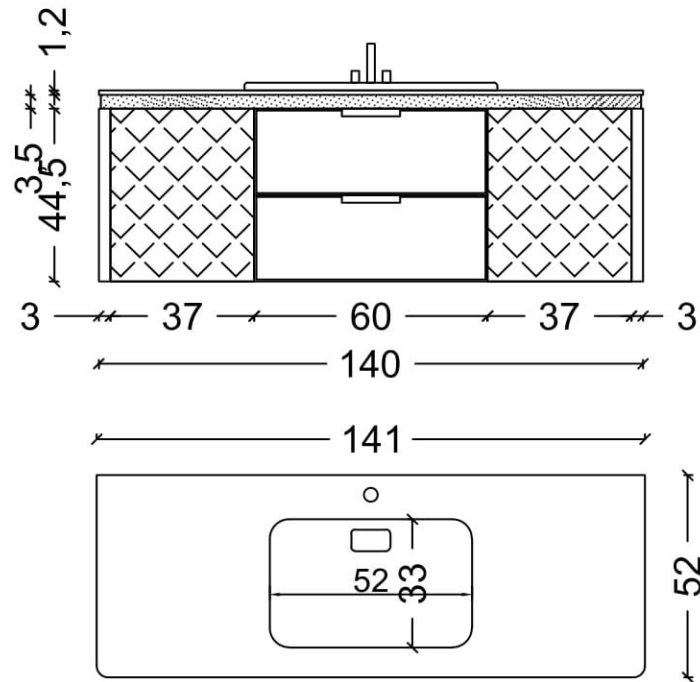

ROMBO MODEL 120

METAL FRAMED
CHROME PVC FRAMED
GOLD PVC FRAMED
ROUND MIRROR
DIA:100 CM
LEDLIGHT MIRROR

BODY&DOOR
MATT LACQUERED COLOR
PROFILE AND ACCESSORY
CHROME OR GOLD
DRAWER LEDLIGHT

WHITE ACRYLIC
COUNTER INTEGRATED
WASHBASIN
BATARY HOLE

ROMBO MODEL 120

METAL FRAMED
CHROME PVC FRAMED
GOLD PVC FRAMED
ROUND MIRROR
DIA:100 CM
LEDLIGHT MIRROR

BODY&DOOR
MATT LACQUERED COLOR
PROFILE AND ACCESSORY
CHROME OR GOLD
DRAWER LEDLIGHT

COMPACT FLAT
COUNTER
CERAMIC SINK
BLACK OR WHITE
BATARY HOLE

ROMBO MODEL 140

METAL FRAMED
CHROME PVC FRAMED
GOLD PVC FRAMED
ROUND MIRROR
DIA:100 CM
LEDLIGHT MIRROR

BODY&DOOR
MATT LACQUERED COLOR
PROFILE AND ACCESSORY
CHROME OR GOLD
DRAWER LEDLIGHT

WHITE ACRYLIC
COUNTER INTEGRATED
WASHBASIN
BATARY HOLE