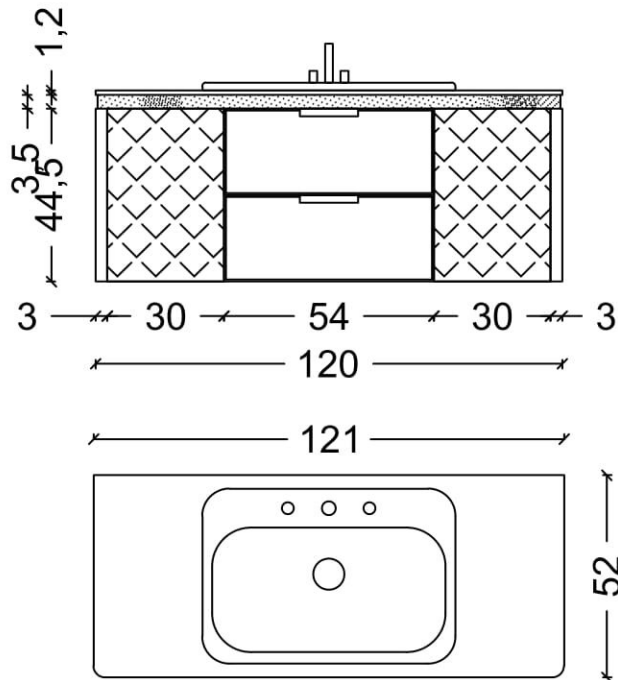

ROMBO MODEL 120

METAL FRAMED
CHROME PVC FRAMED
GOLD PVC FRAMED
ROUND MIRROR
DIA:100 CM
LEDLIGHT MIRROR

BODY&DOOR
MATT LACQUERED COLOR
PROFILE AND ACCESSORY
CHROME OR GOLD
DRAWER LEDLIGHT

WHITE ACRYLIC
COUNTER INTEGRATED
WASHBASIN
BATARY HOLE

ROMBO MODEL 120

METAL FRAMED
CHROME PVC FRAMED
GOLD PVC FRAMED
ROUND MIRROR
DIA:100 CM
LEDLIGHT MIRROR

BODY&DOOR
MATT LACQUERED COLOR
PROFILE AND ACCESSORY
CHROME OR GOLD
DRAWER LEDLIGHT

COMPACT FLAT
COUNTER
CERAMIC SINK
BLACK OR WHITE
BATARY HOLE

ROMBO MODEL 140

METAL FRAMED
CHROME PVC FRAMED
GOLD PVC FRAMED
ROUND MIRROR
DIA:100 CM
LEDLIGHT MIRROR

BODY&DOOR
MATT LACQUERED COLOR
PROFILE AND ACCESSORY
CHROME OR GOLD
DRAWER LEDLIGHT

WHITE ACRYLIC
COUNTER INTEGRATED
WASHBASIN
BATARY HOLE

ROMBO MODEL 160

METAL FRAMED
CHROME PVC FRAMED
GOLD PVC FRAMED
ROUND MIRROR
DIA:100 CM
LEDLIGHT MIRROR

BODY&DOOR
MATT LACQUERED COLOR
PROFILE AND ACCESSORY
CHROME OR GOLD
DRAWER LEDLIGHT

WHITE ACRYLIC
COUNTER INTEGRATED
WASHBASIN
BATARY HOLE