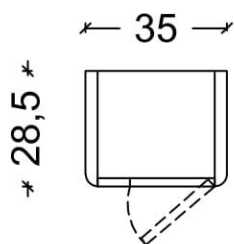

HINGE
DIRECTION