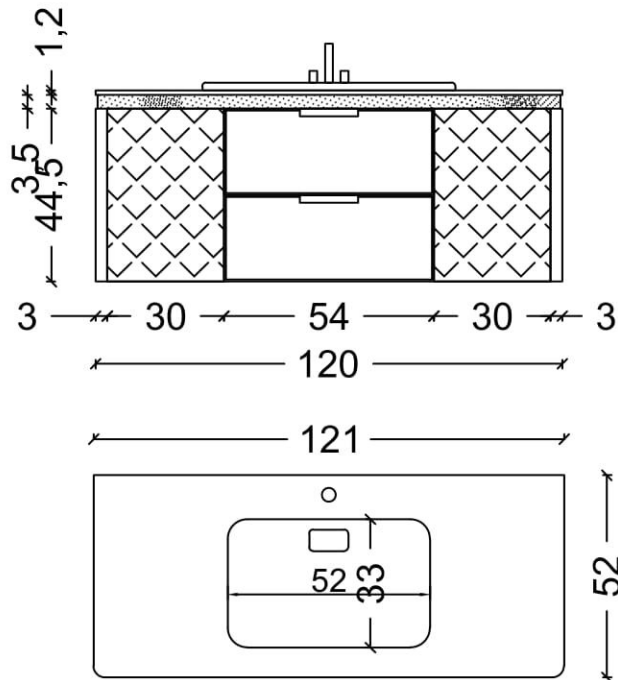

ROMBO MODEL 120

METAL FRAMED
CHROME PVC FRAMED
GOLD PVC FRAMED
ROUND MIRROR
DIA:100 CM
LEDLIGHT MIRROR

BODY&DOOR
MATT LACQUERED COLOR
PROFILE AND ACCESSORY
CHROME OR GOLD
DRAWER LEDLIGHT

WHITE ACRYLIC
COUNTER INTEGRATED
WASHBASIN
BATARY HOLE

ROMBO MODEL 120

METAL FRAMED
CHROME PVC FRAMED
GOLD PVC FRAMED
ROUND MIRROR
DIA:100 CM
LEDLIGHT MIRROR

BODY&DOOR
MATT LACQUERED COLOR
PROFILE AND ACCESSORY
CHROME OR GOLD
DRAWER LEDLIGHT

COMPACT FLAT
COUNTER
CERAMIC SINK
BLACK OR WHITE
BATARY HOLE

ROMBO MODEL 140

METAL FRAMED
CHROME PVC FRAMED
GOLD PVC FRAMED
ROUND MIRROR
DIA:100 CM
LEDLIGHT MIRROR

BODY&DOOR
MATT LACQUERED COLOR
PROFILE AND ACCESSORY
CHROME OR GOLD
DRAWER LEDLIGHT

WHITE ACRYLIC
COUNTER INTEGRATED
WASHBASIN
BATARY HOLE

ROMBO MODEL 160

METAL FRAMED
CHROME PVC FRAMED
GOLD PVC FRAMED
ROUND MIRROR
DIA:100 CM
LEDLIGHT MIRROR

BODY&DOOR
MATT LACQUERED COLOR
PROFILE AND ACCESSORY
CHROME OR GOLD
DRAWER LEDLIGHT

WHITE ACRYLIC
COUNTER INTEGRATED
WASHBASIN
BATARY HOLE