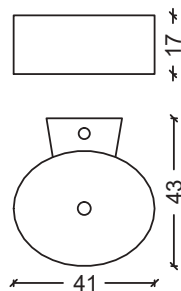

### Natura - Tall Cabinets - BD

BODY - PATTERN

ORDER CODE

walnut patina  
beige patina

1053-BD  
1054-BD

ATTENTION : Hinge and handle locations must be specified in the tall cabinets.

**\$3,217**

### Nazz - Sink - Bowl Sink - LV4

SINK

ORDER CODE

PRICE

white ceramic

LV4 - BS

**\$535**