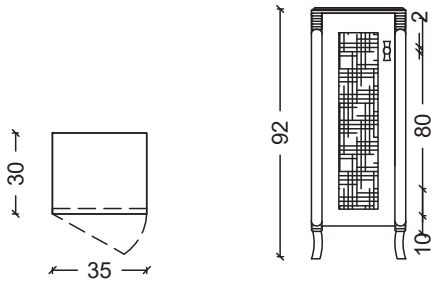

### Natura - Tall Cabinets - BD

BODY - PATTERN

ORDER CODE

walnut patina  
beige patina

1053-BD  
1054-BD

ATTENTION : Hinge and handle locations must be specified in the tall cabinets.

**\$3,217**