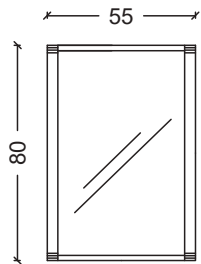

NAZZ

MIRRORS

A-20

ORDER CODE

INFO

A-20-C.P.

walnut patina

A-20-B.P.

beige patina

$1,036