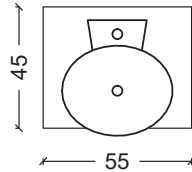

Nazz - Sink Cabinets

BODY - PATTERN

ORDER CODE

walnut patina
beige patina

1053
1054

$3,335

Natura - Tall Cabinets - BD